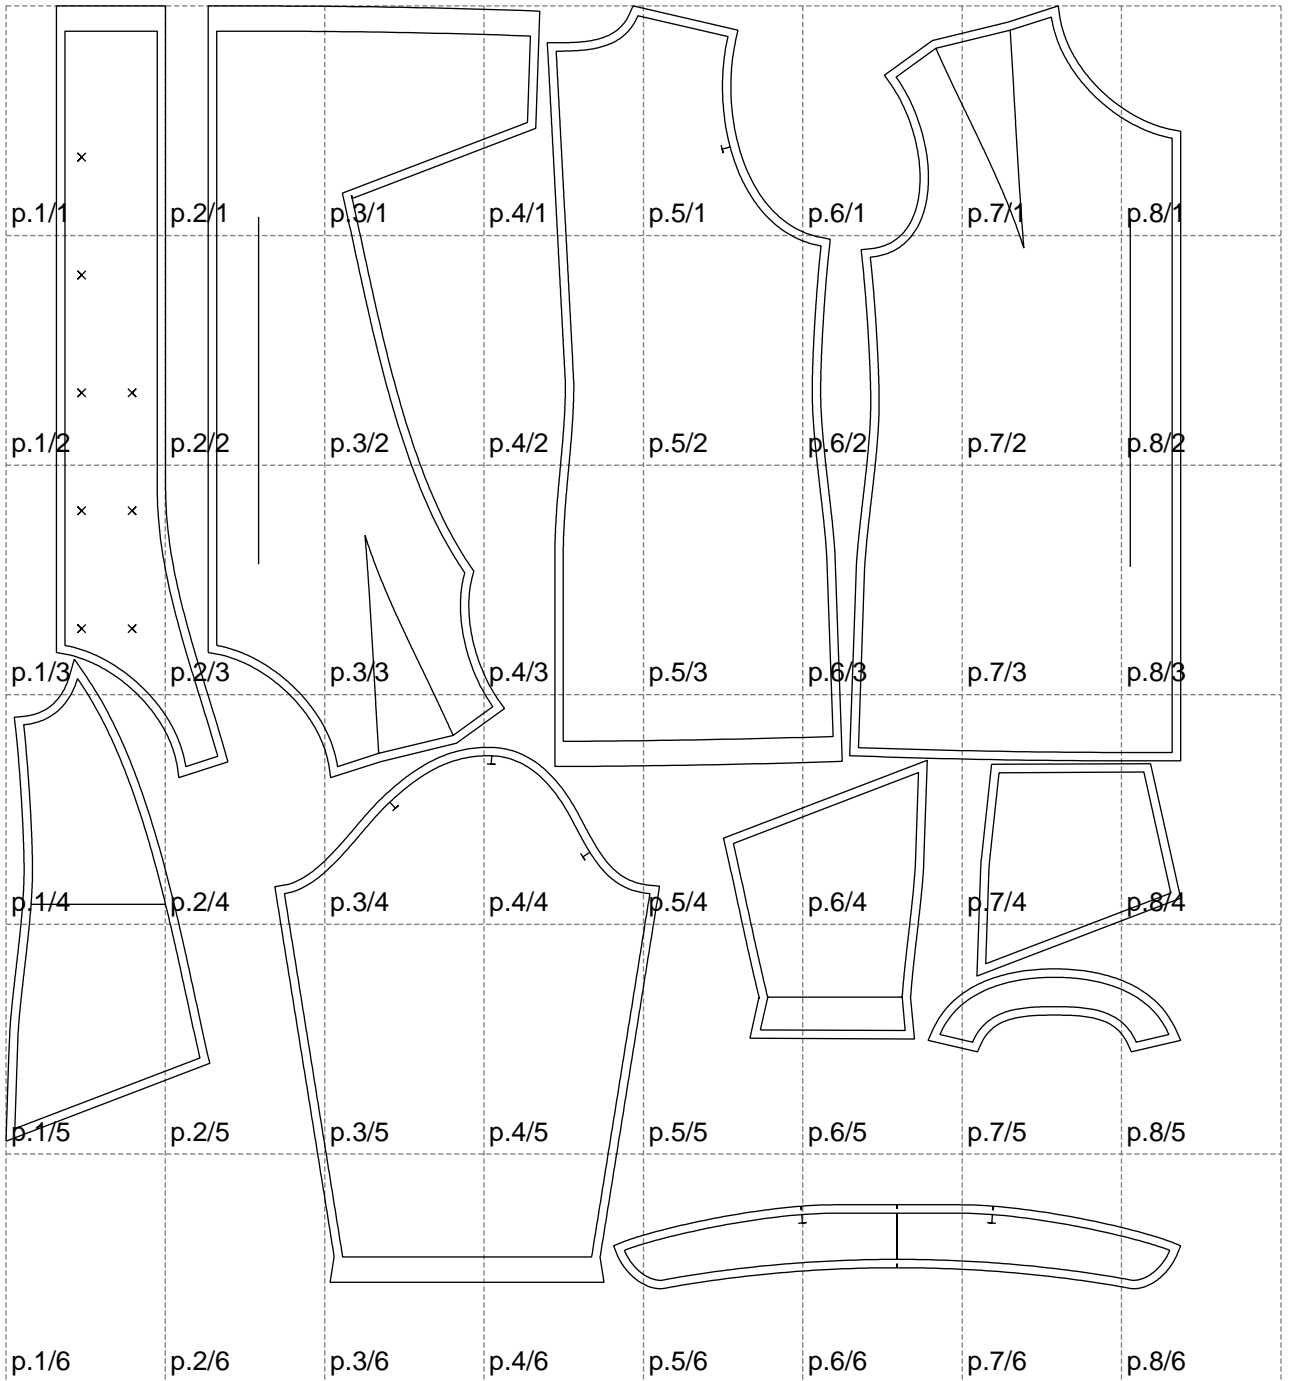

Not for print

Paper size: A4, size:1399.00 x1527.53 mm

# Example

size:1499.00 x2062.29 mm

Maneken =1 ver.0

rz\_1=170

rz\_16=112

rz\_17=96.2

rz\_18=94

rz\_19=120

rz\_20=117

---

. . . . .  
. . . . .  
. . . . .