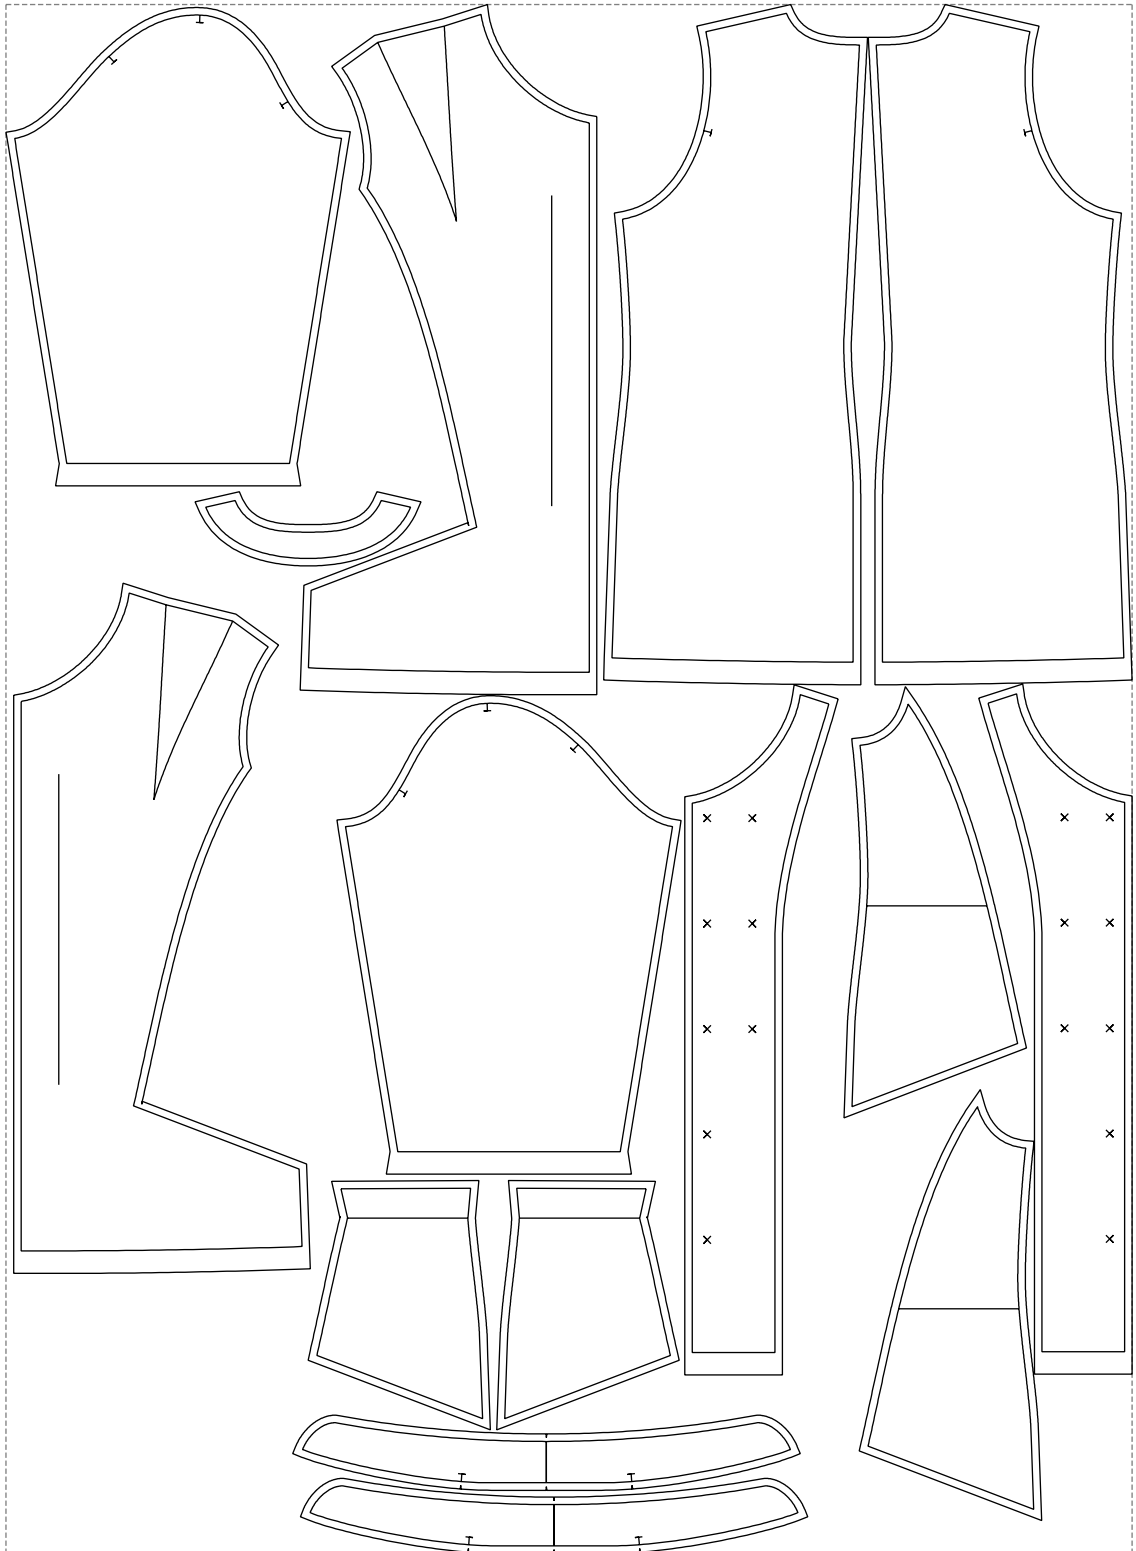

# Example

size:1499.00 x2062.29 mm

Maneken =1 ver.0

rz\_1=170

rz\_16=112

rz\_17=96.2

rz\_18=94

rz\_19=120