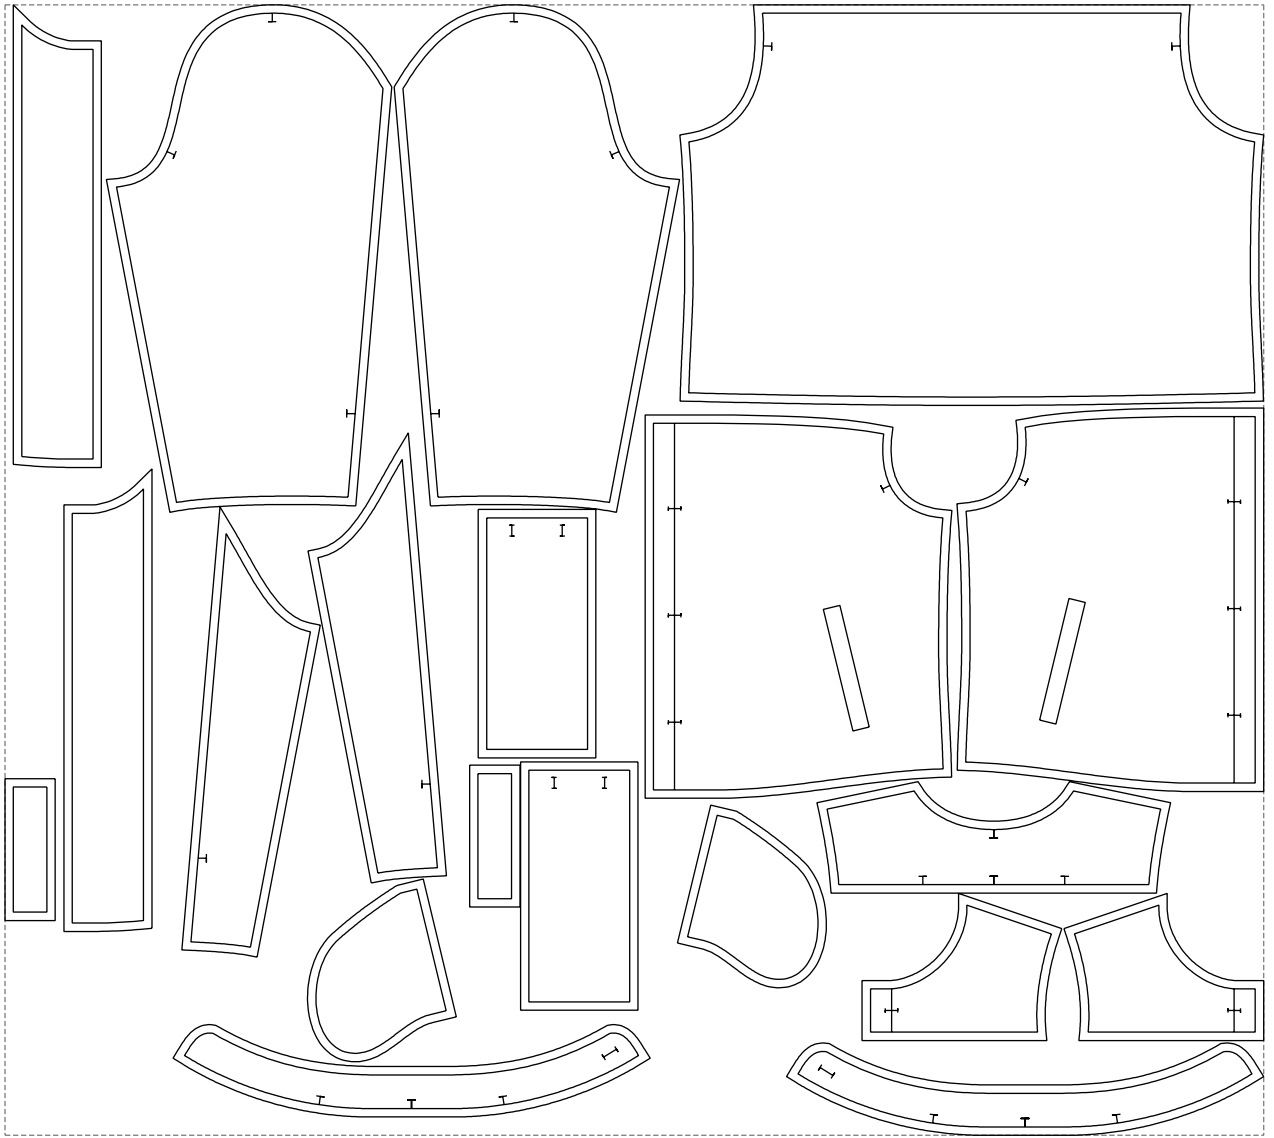

Not for print

Paper size: A4, size:1399.00 x904.53 mm

# Example

size:1499.00 x1346.61 mm

Maneken =1 ver.0

rz\_1=170

rz\_16=96

rz\_17=82

rz\_18=76

rz\_19=104

rz\_20=101.8

---

. . . . .  
. . . . .  
. . . . .