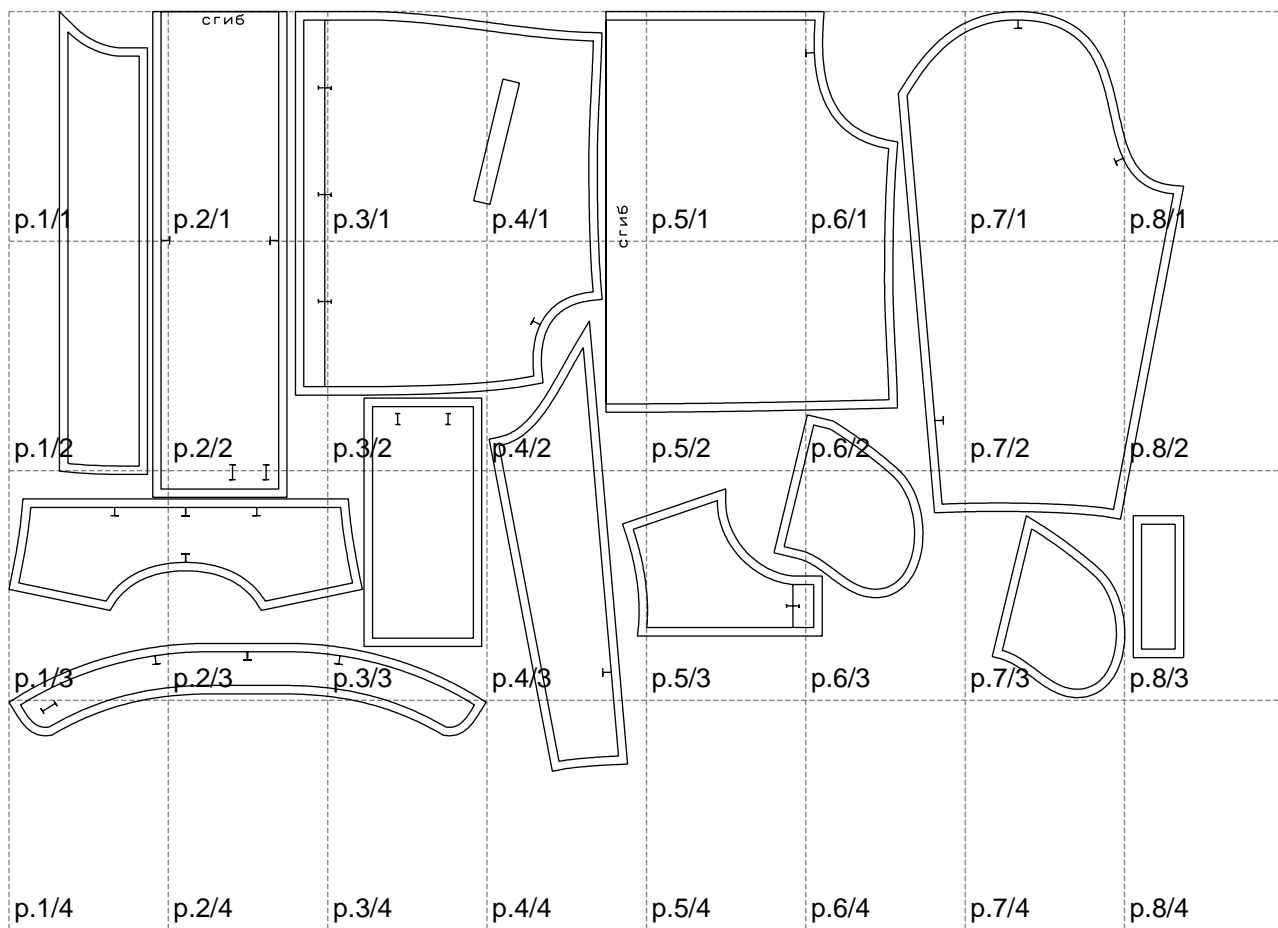

Not for print

Paper size: A4, size:1399.00 x904.53 mm

# Example

size:1499.00 x1346.61 mm

Maneken =1 ver.0

rz\_1=170

rz\_16=96

rz\_17=82

rz\_18=76

rz\_19=104

rz\_20=101.8

---

. . . . .  
. . . . .  
. . . . .