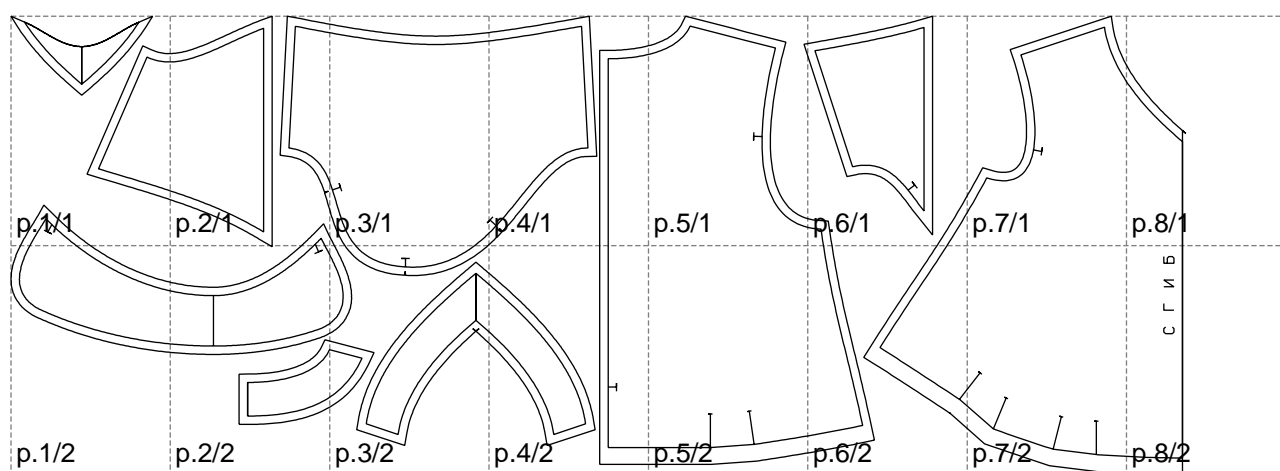

Not for print

Paper size: A4, size:1399.00 x546.04 mm

# Example

size:1499.00 x1066.27 mm

Maneken =1 ver.0

rz\_1=170

rz\_16=92

rz\_17=78.8

rz\_18=71.8

rz\_19=100

rz\_20=98.1

---

. . . . .  
. . . . .  
. . . . .