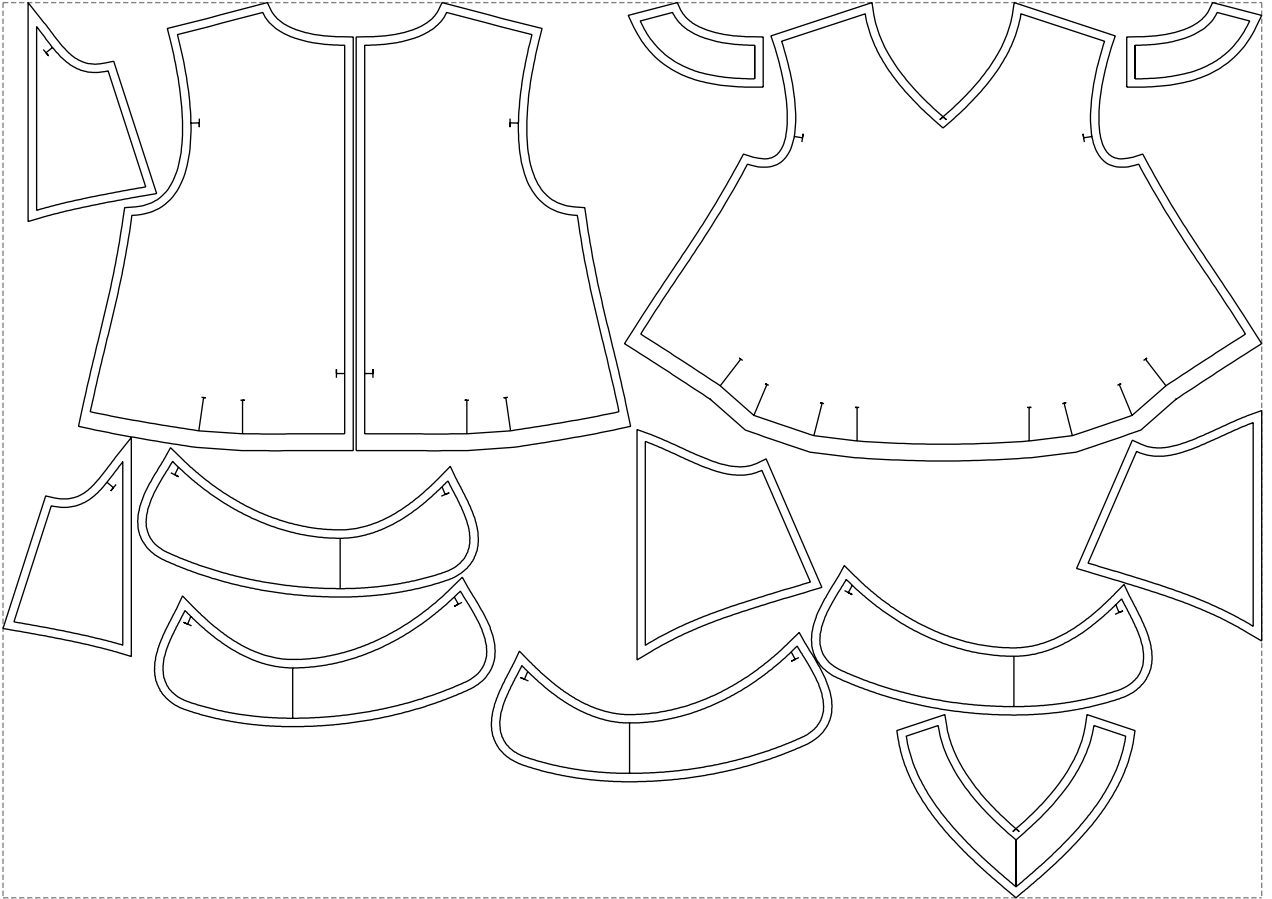

# Example

size:1499.00 x1066.27 mm

Maneken =1 ver.0

rz\_1=170

rz\_16=92

rz\_17=78.8

rz\_18=71.8

rz\_19=100