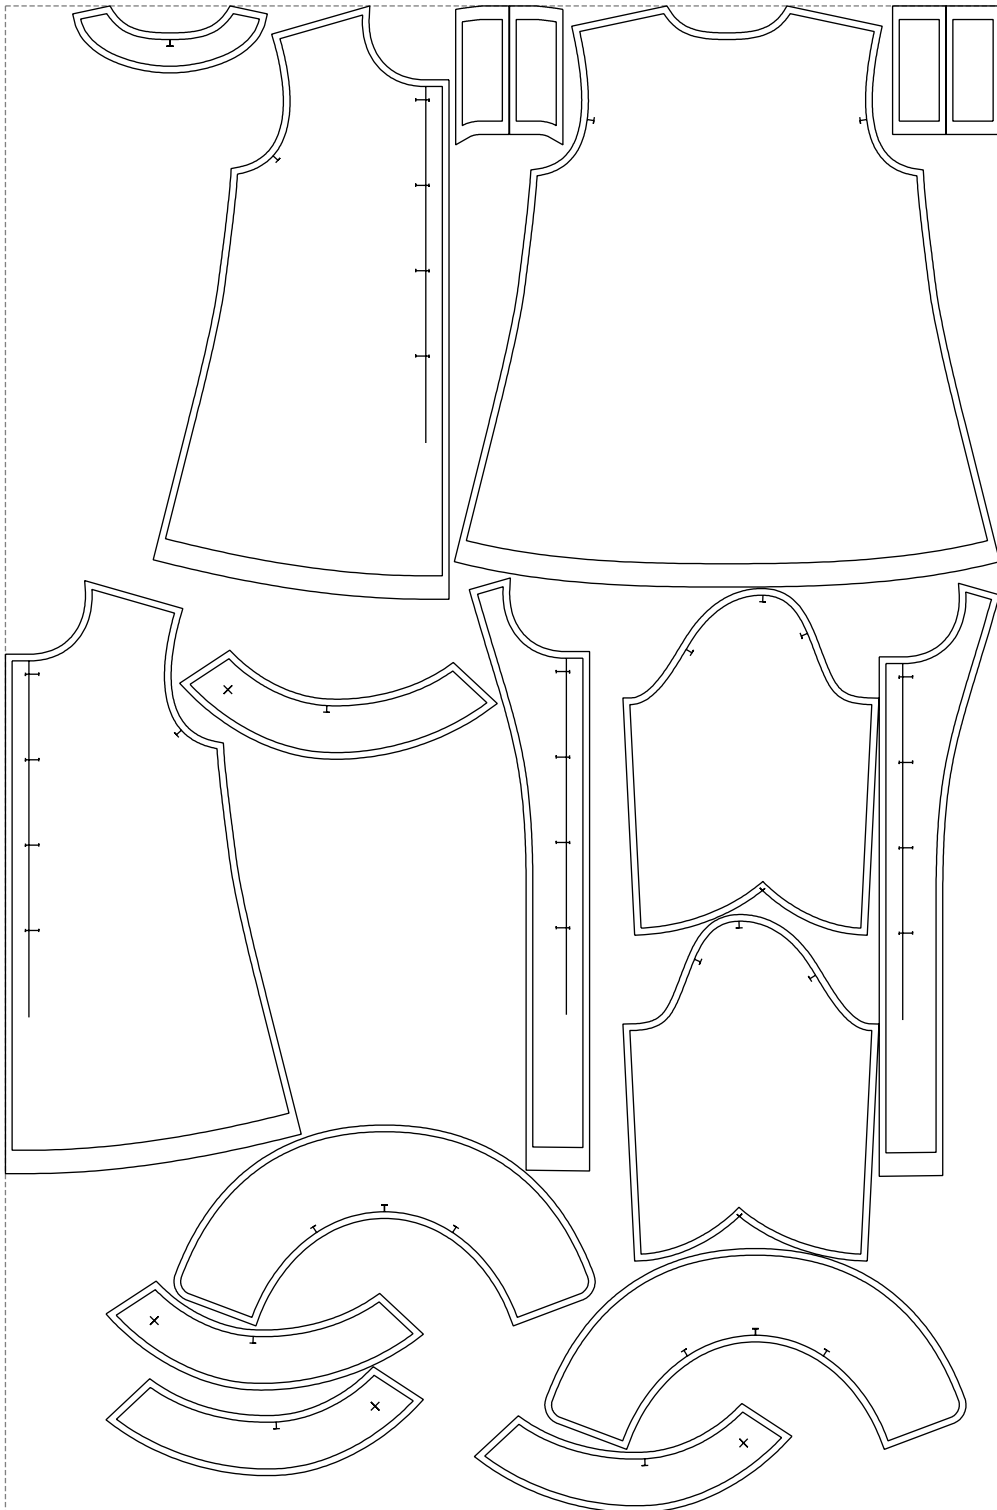

Not for print

Paper size: A4, size:1399.00 x1242.83 mm

# Example

size:1488.94 x2256.41 mm

Maneken =1 ver.0

rz\_1=170

rz\_16=96

rz\_17=82

rz\_18=76

rz\_19=104

rz\_20=101.8

---

. . . . .  
. . . . .  
. . . . .