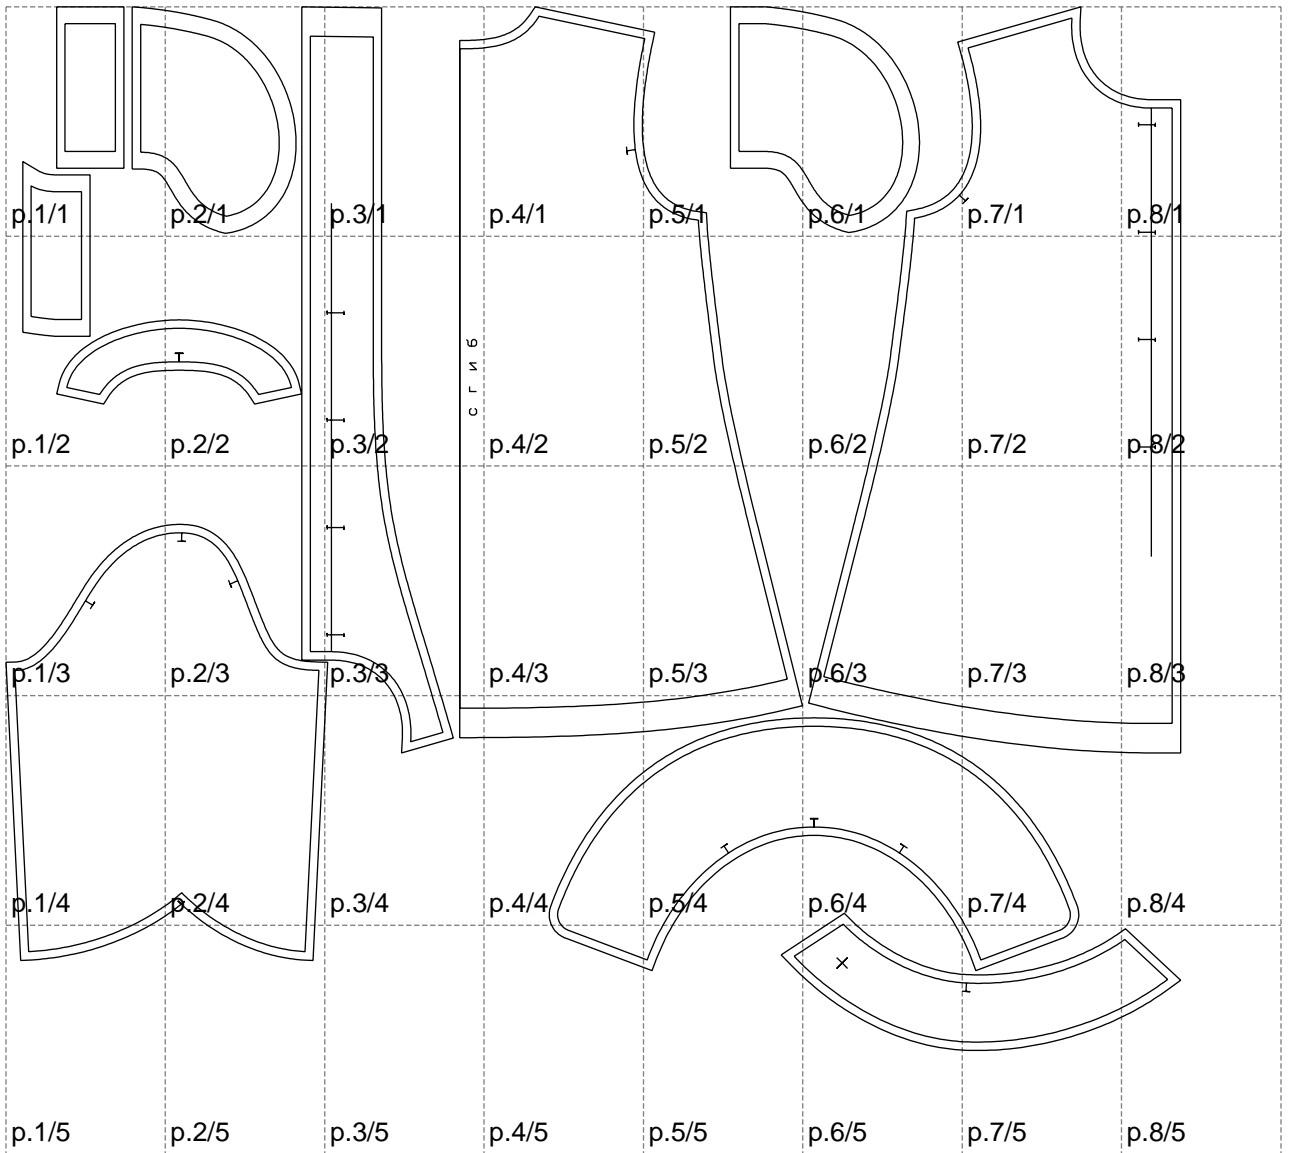

Not for print

Paper size: A4, size:1399.00 x1242.83 mm

# Example

size:1488.94 x2256.41 mm

Maneken =1 ver.0

rz\_1=170

rz\_16=96

rz\_17=82

rz\_18=76

rz\_19=104

rz\_20=101.8

---

. . . . .  
. . . . .  
. . . . .