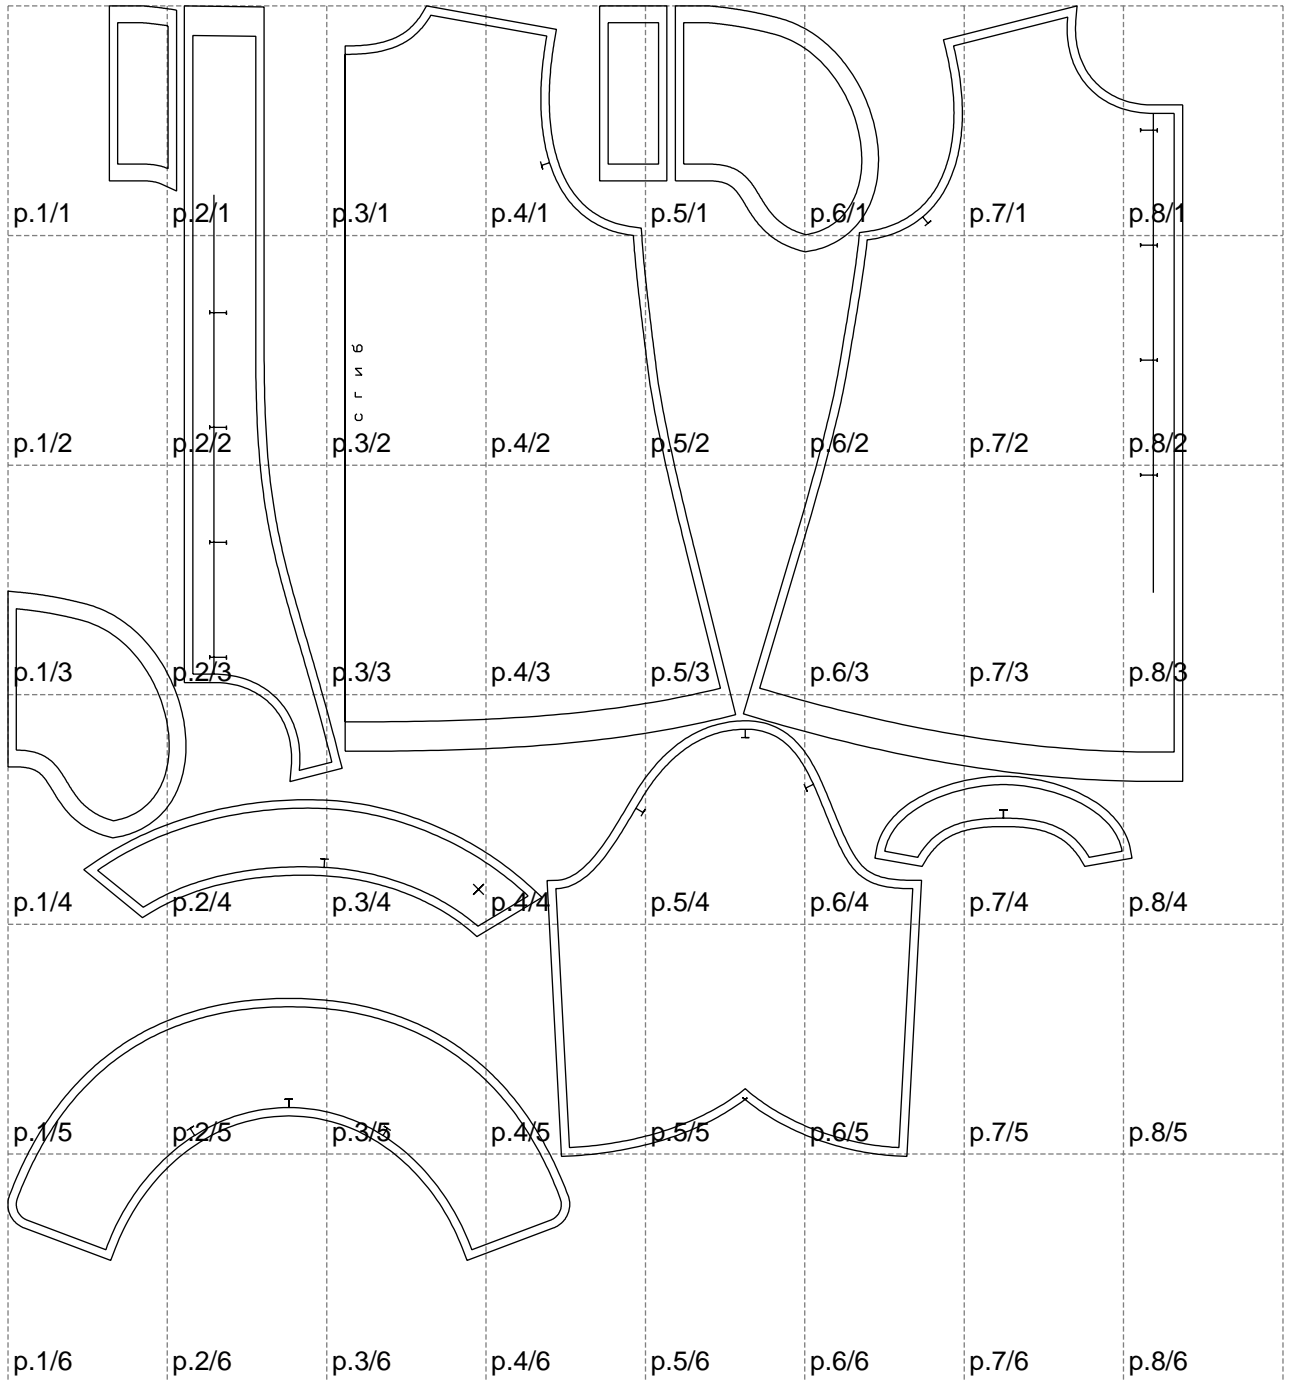

Not for print

Paper size: A4, size:1399.00 x1493.93 mm

# Example

size:1488.99 x2754.77 mm

Maneken =1 ver.0

rz\_1=170

rz\_16=120

rz\_17=104

rz\_18=103.6

rz\_19=128

rz\_20=125.1

---

. . . . .  
. . . . .  
. . . . .