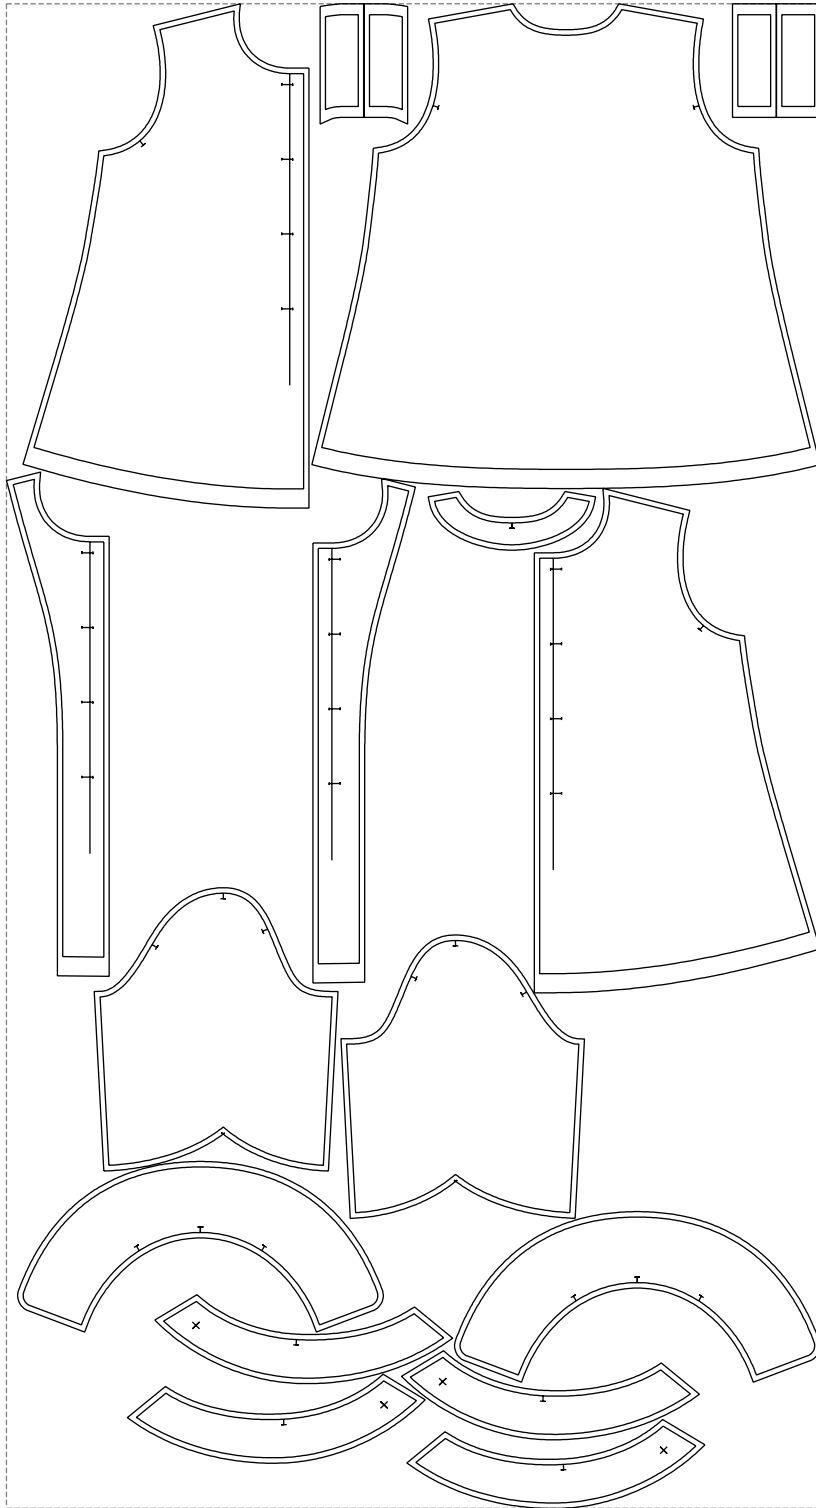

Not for print

Paper size: A4, size:1399.00 x1493.93 mm

# Example

size:1488.99 x2754.77 mm

Maneken =1 ver.0

rz\_1=170

rz\_16=120

rz\_17=104

rz\_18=103.6

rz\_19=128

rz\_20=125.1

---

. . . . .  
. . . . .  
. . . . .