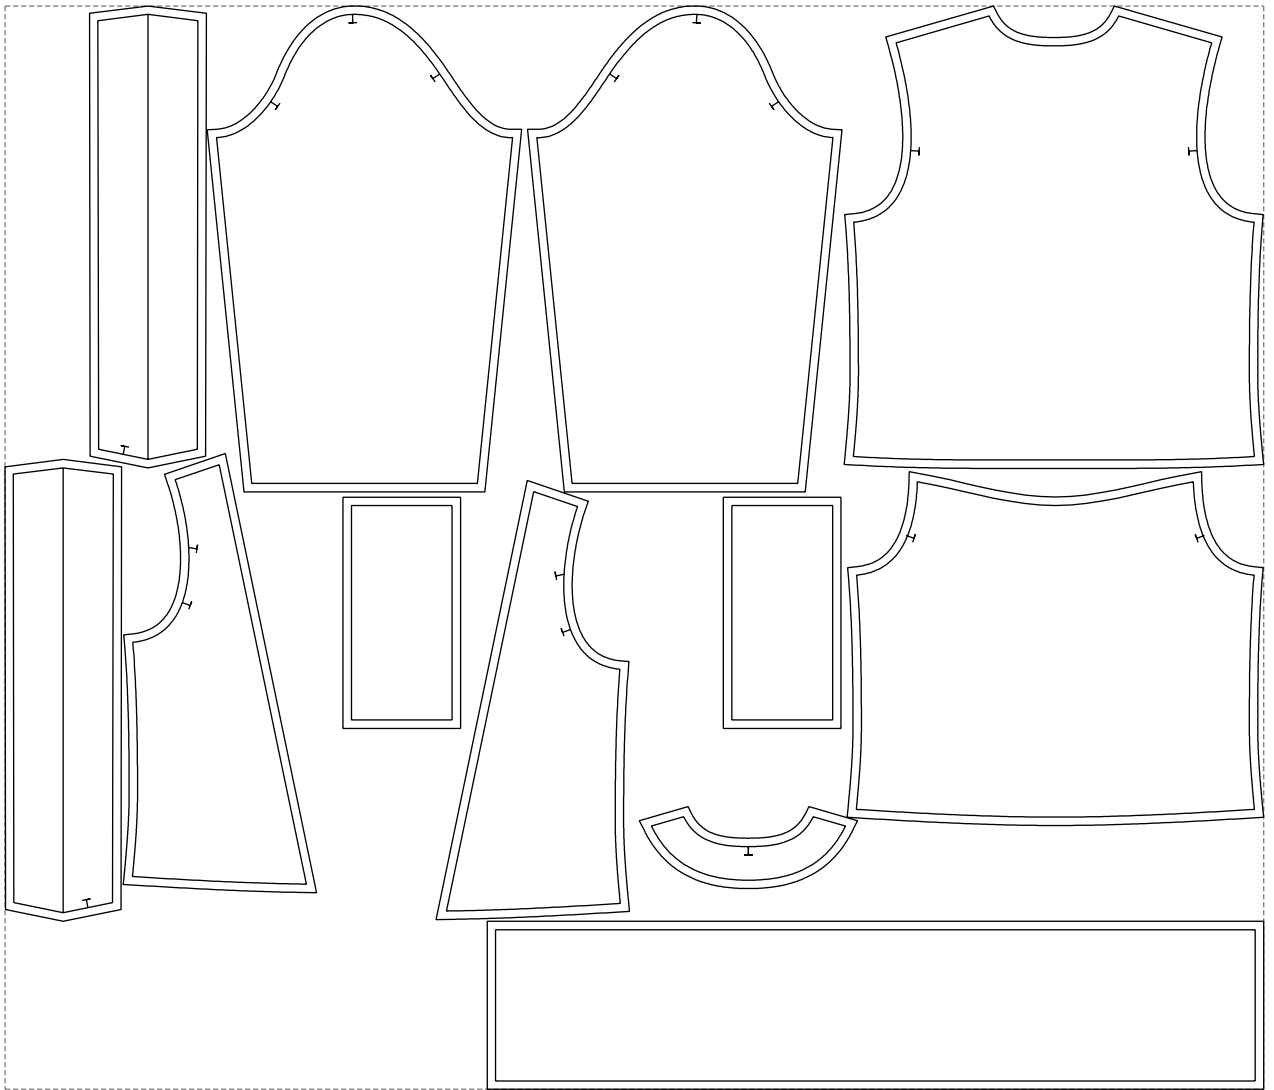

Not for print

Paper size: A4, size:1399.00 x805.07 mm

# Example

size:1499.00 x1290.40 mm

Maneken =1 ver.0

rz\_1=170

rz\_16=88

rz\_17=75.6

rz\_18=67.6

rz\_19=96