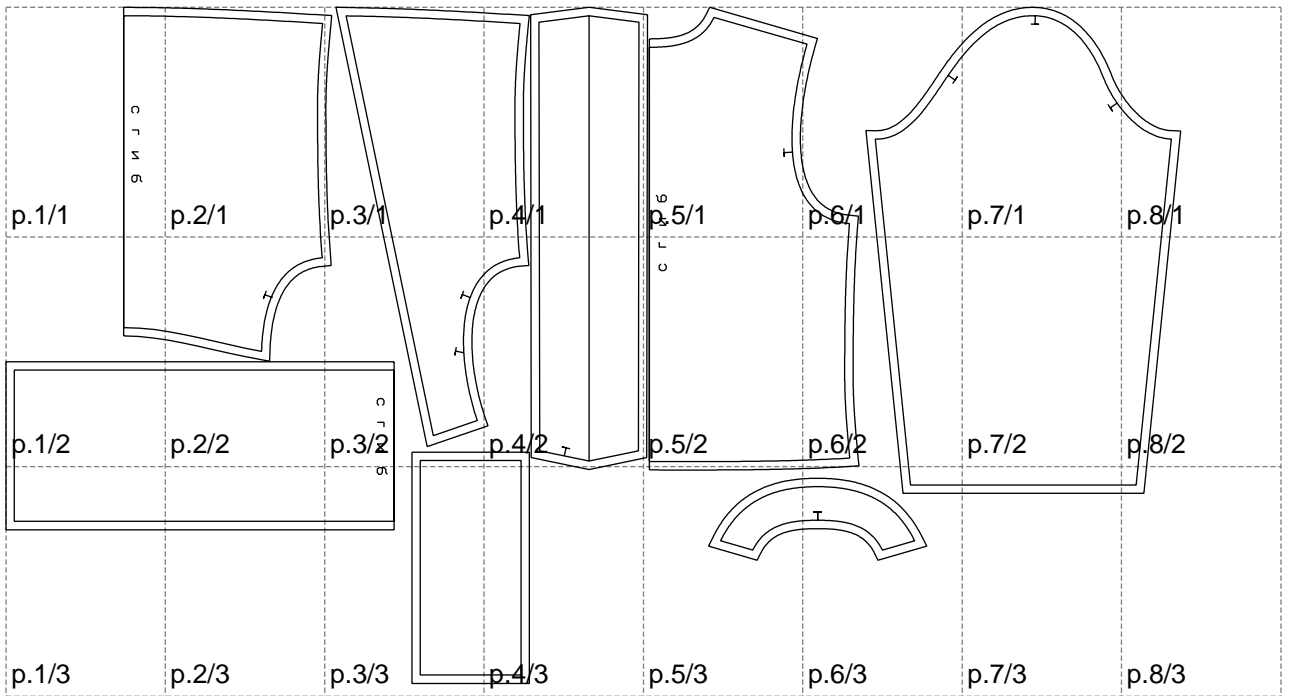

Not for print

Paper size: A4, size:1399.00 x805.07 mm

# Example

size:1499.00 x1290.40 mm

Maneken =1 ver.0

rz\_1=170

rz\_16=88

rz\_17=75.6

rz\_18=67.6

rz\_19=96

rz\_20=94.6

---

. . . . .  
. . . . .  
. . . . .