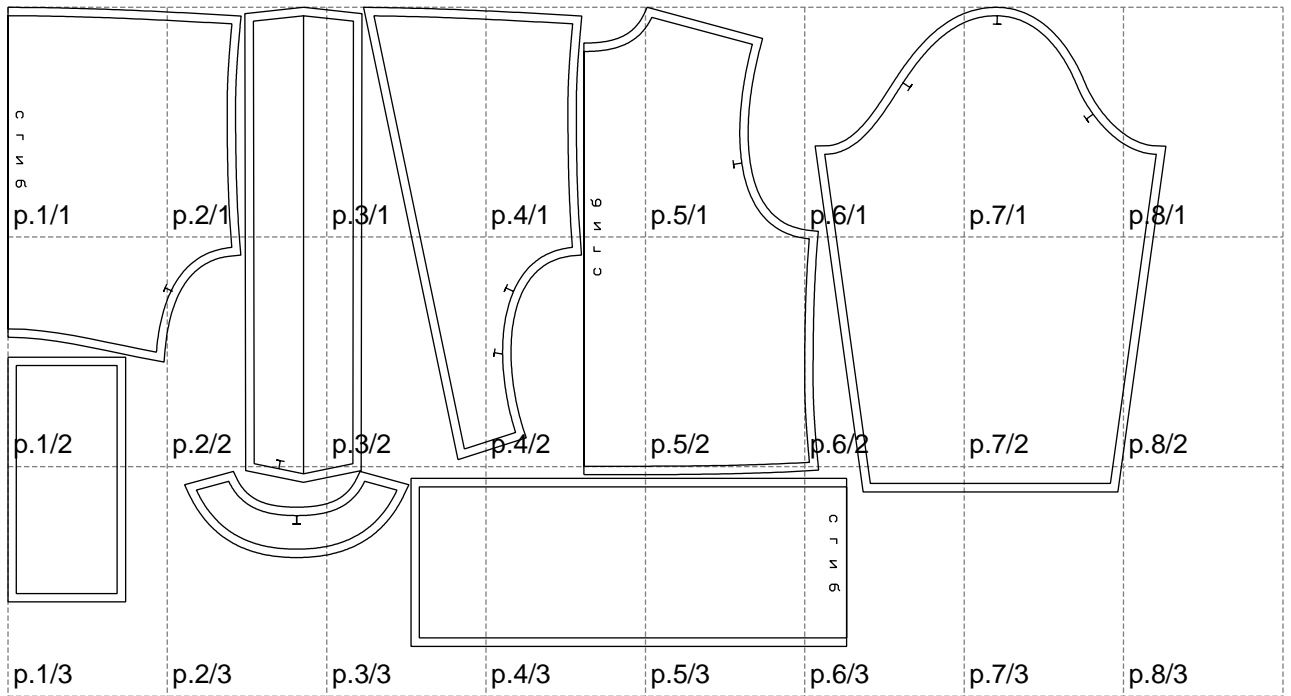

Not for print

Paper size: A4, size:1378.98 x760.88 mm

# Example

size:1499.00 x1445.35 mm

Maneken =1 ver.0

rz\_1=170

rz\_16=100

rz\_17=85.4

rz\_18=80.2

rz\_19=108

rz\_20=105.4

---

. . . . .  
. . . . .  
. . . . .