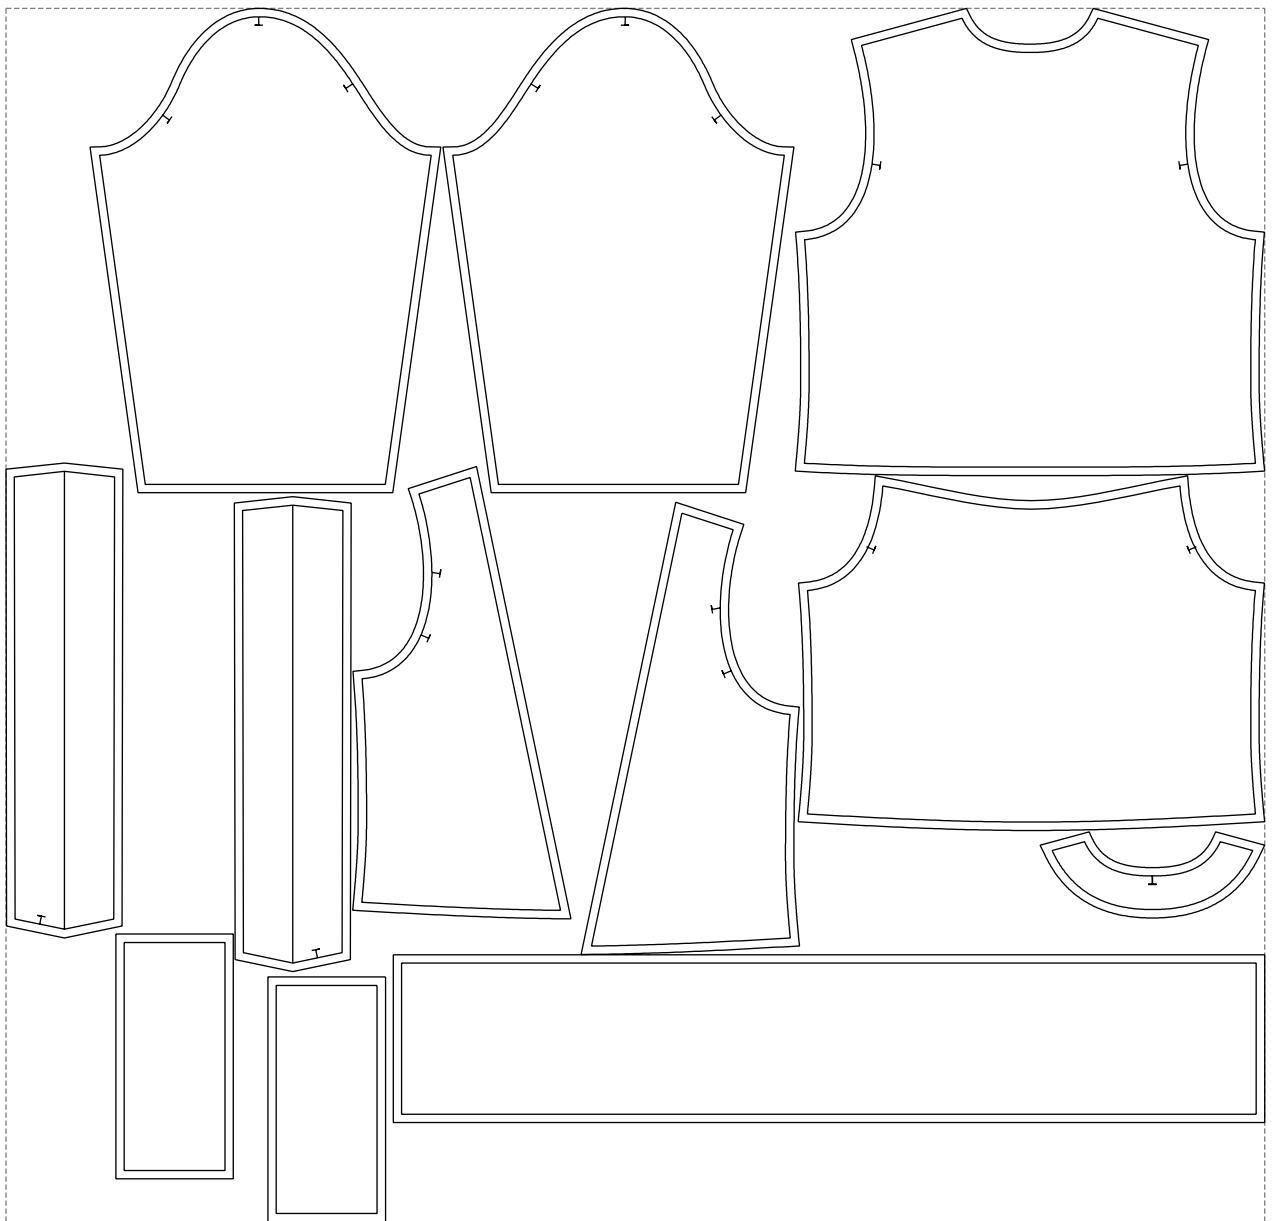

# Example

size:1499.00 x1445.35 mm

Maneken =1 ver.0

rz\_1=170

rz\_16=100

rz\_17=85.4

rz\_18=80.2

rz\_19=108