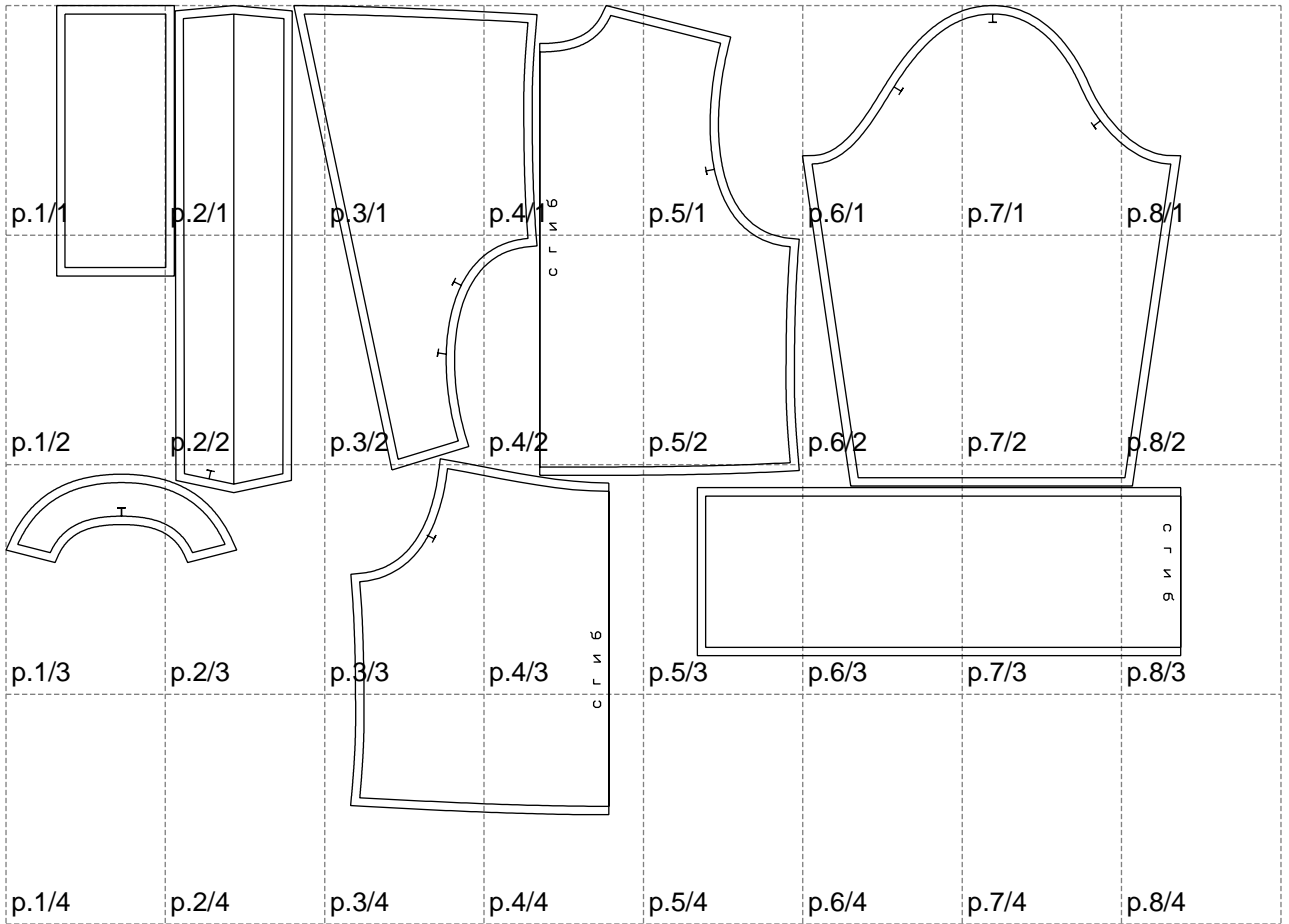

Not for print

Paper size: A4, size:1399.00 x963.55 mm

# Example

size:1499.00 x1698.85 mm

Maneken =1 ver.0

rz\_1=170

rz\_16=112

rz\_17=96.2

rz\_18=94

rz\_19=120

rz\_20=117

---

. . . . .  
. . . . .  
. . . . .