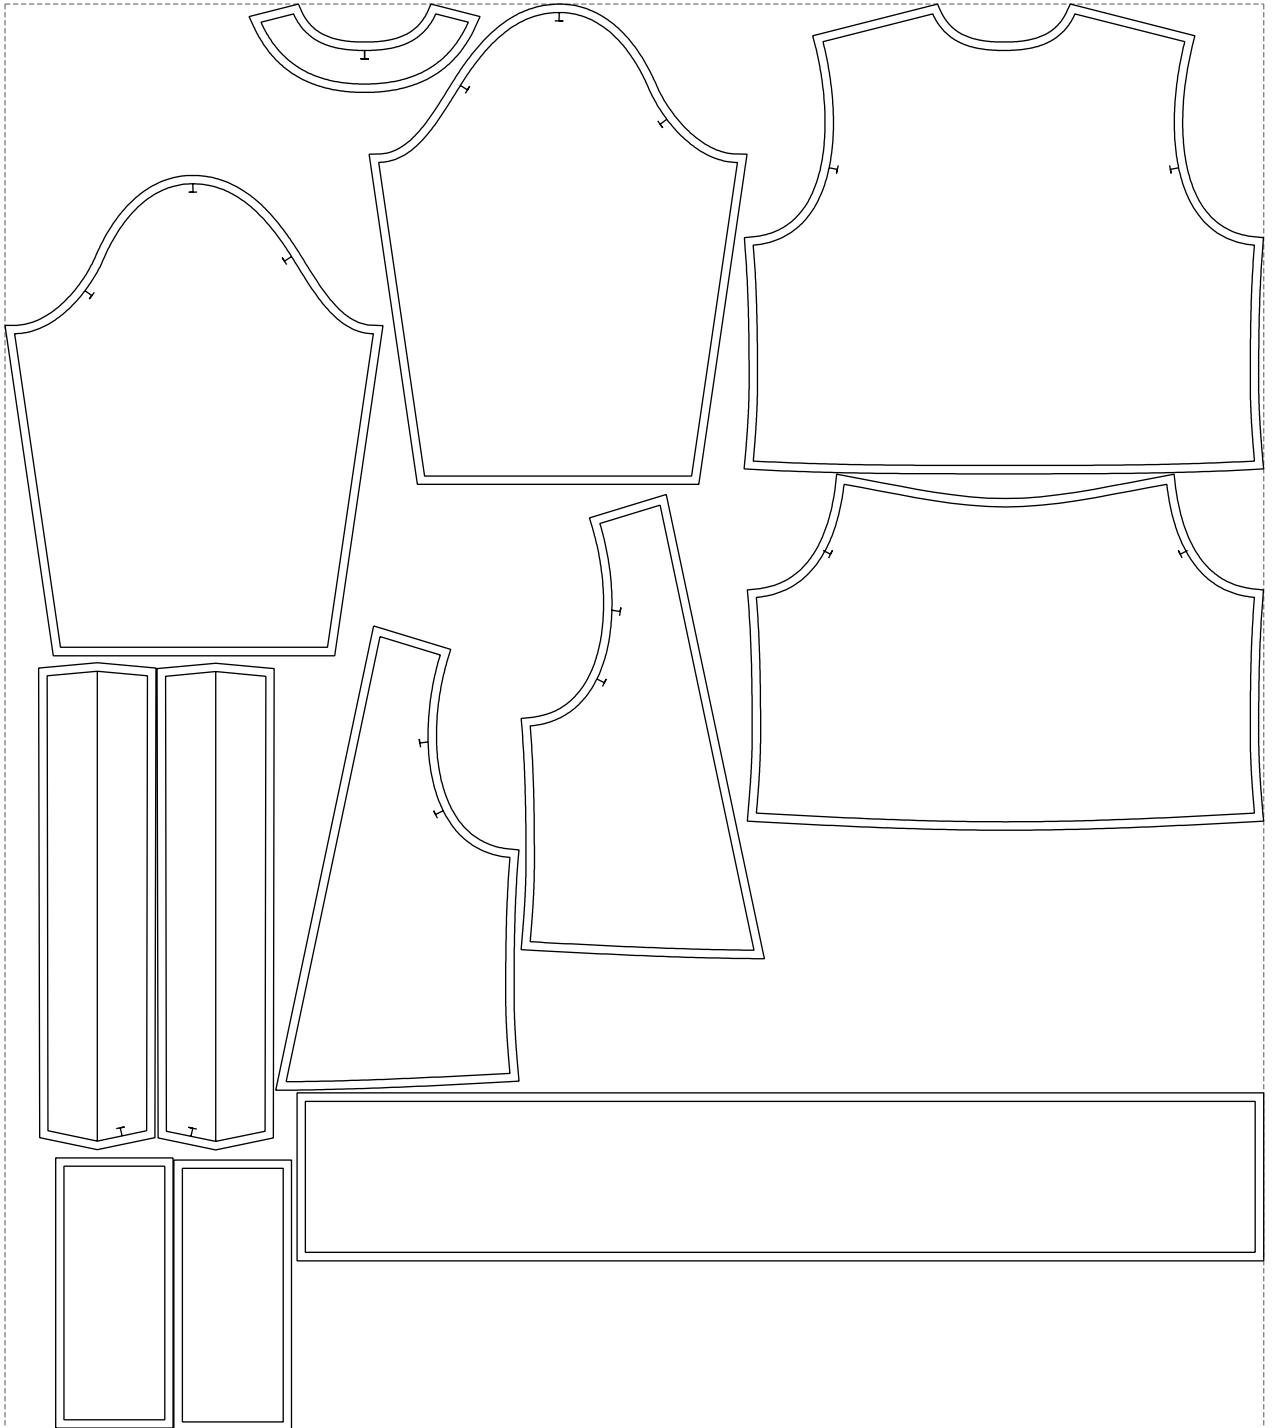

Not for print

Paper size: A4, size:1399.00 x963.55 mm

# Example

size:1499.00 x1698.85 mm

Maneken =1 ver.0

rz\_1=170

rz\_16=112

rz\_17=96.2

rz\_18=94

rz\_19=120