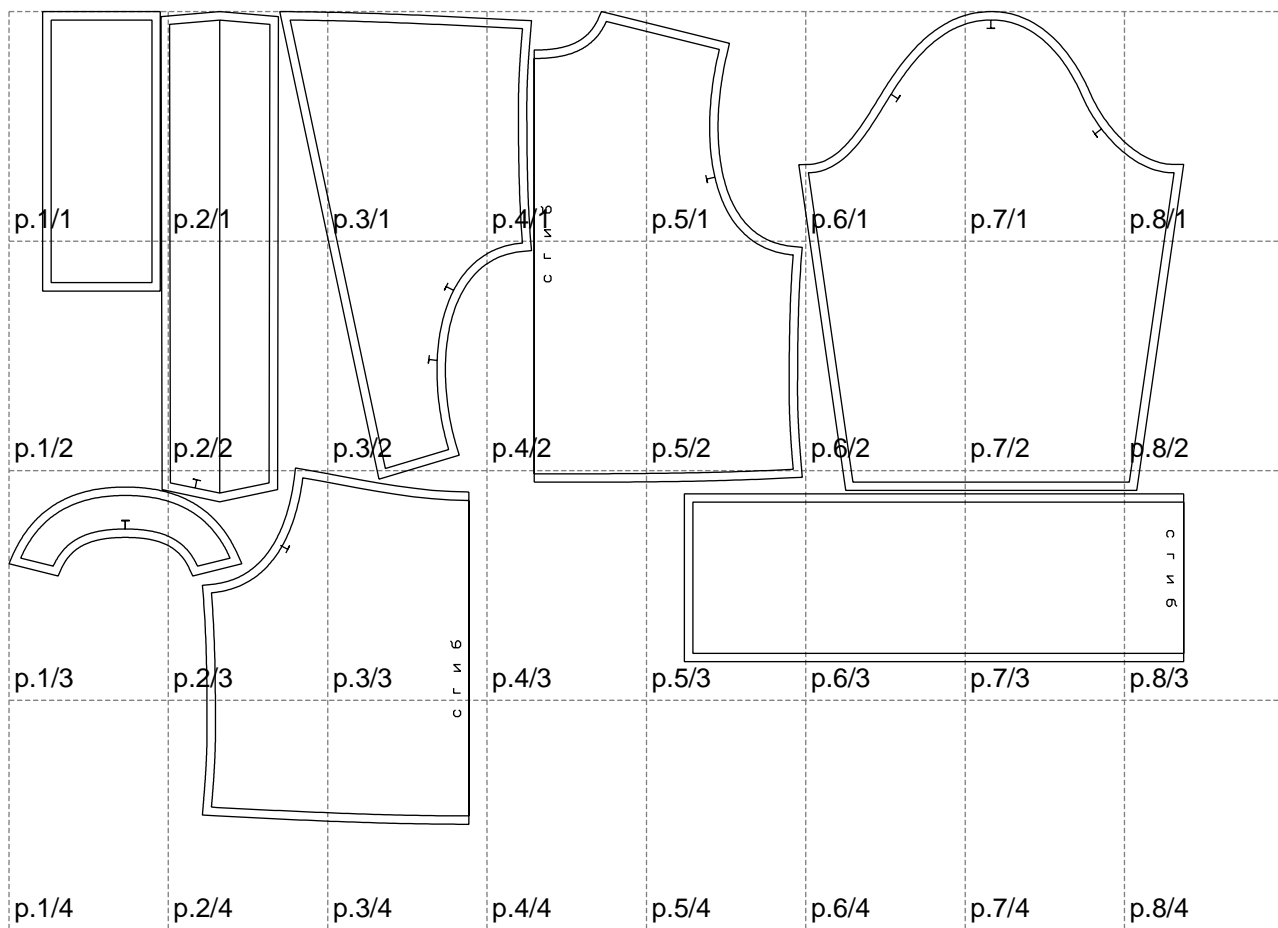

Not for print

Paper size: A4, size:1399.00 x967.76 mm

# Example

size:1499.00 x1638.87 mm

Maneken =1 ver.0

rz\_1=170

rz\_16=116

rz\_17=100

rz\_18=98.8

rz\_19=124

rz\_20=121

---

. . . . .  
. . . . .  
. . . . .