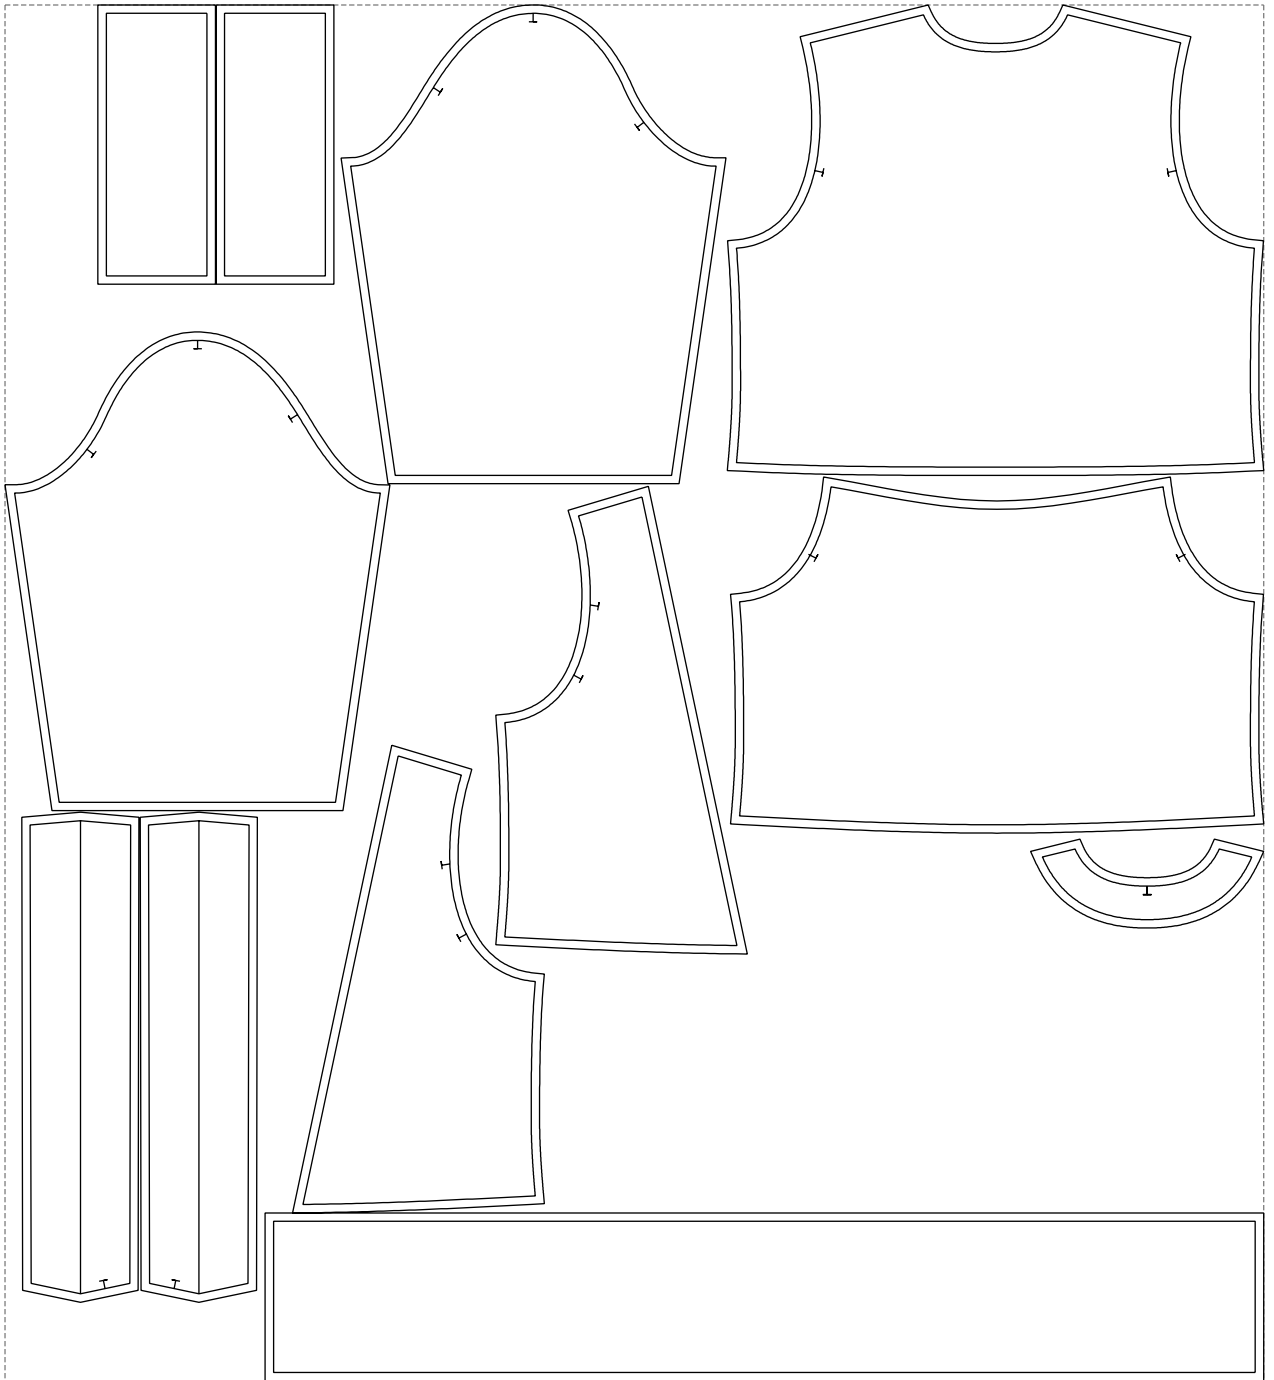

Not for print

Paper size: A4, size:1399.00 x967.76 mm

# Example

size:1499.00 x1638.87 mm

Maneken =1 ver.0

rz\_1=170

rz\_16=116

rz\_17=100

rz\_18=98.8

rz\_19=124