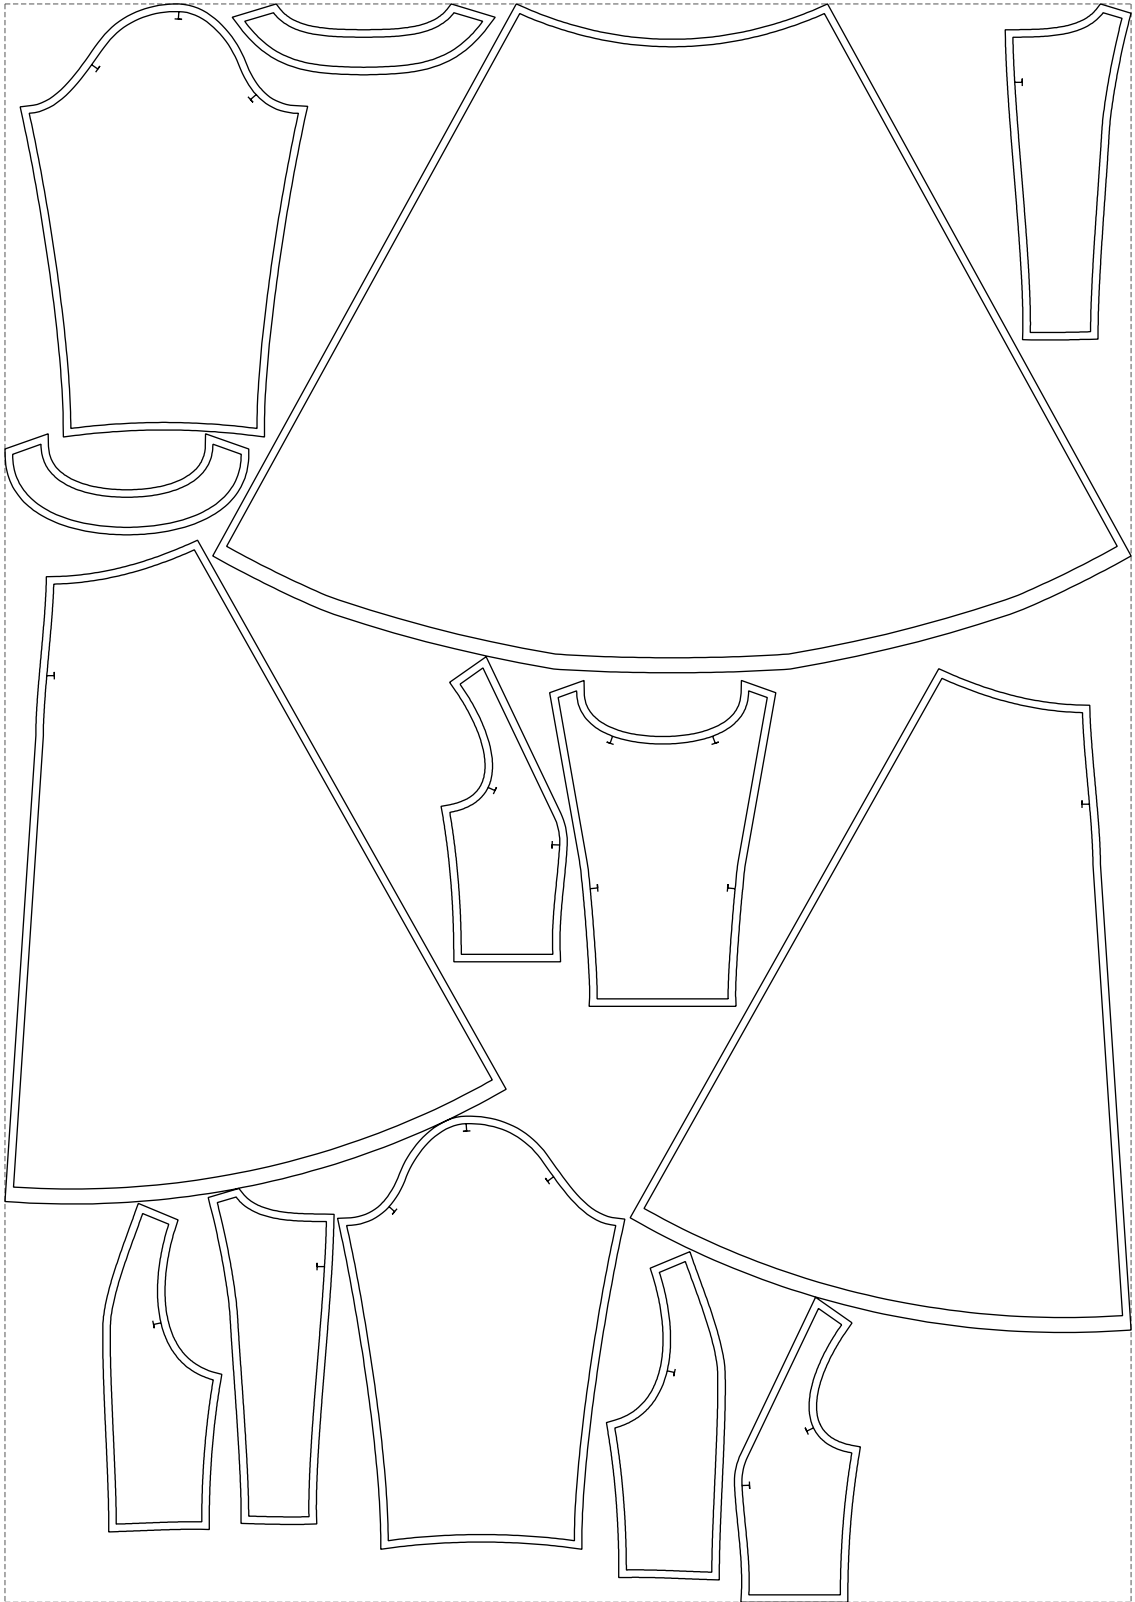

Not for print

Paper size: A4, size:1399.00 x1326.55 mm

# Example

size:1499.00 x2128.19 mm

Maneken =1 ver.0

rz\_1=170

rz\_16=88

rz\_17=75.6

rz\_18=67.6

rz\_19=96