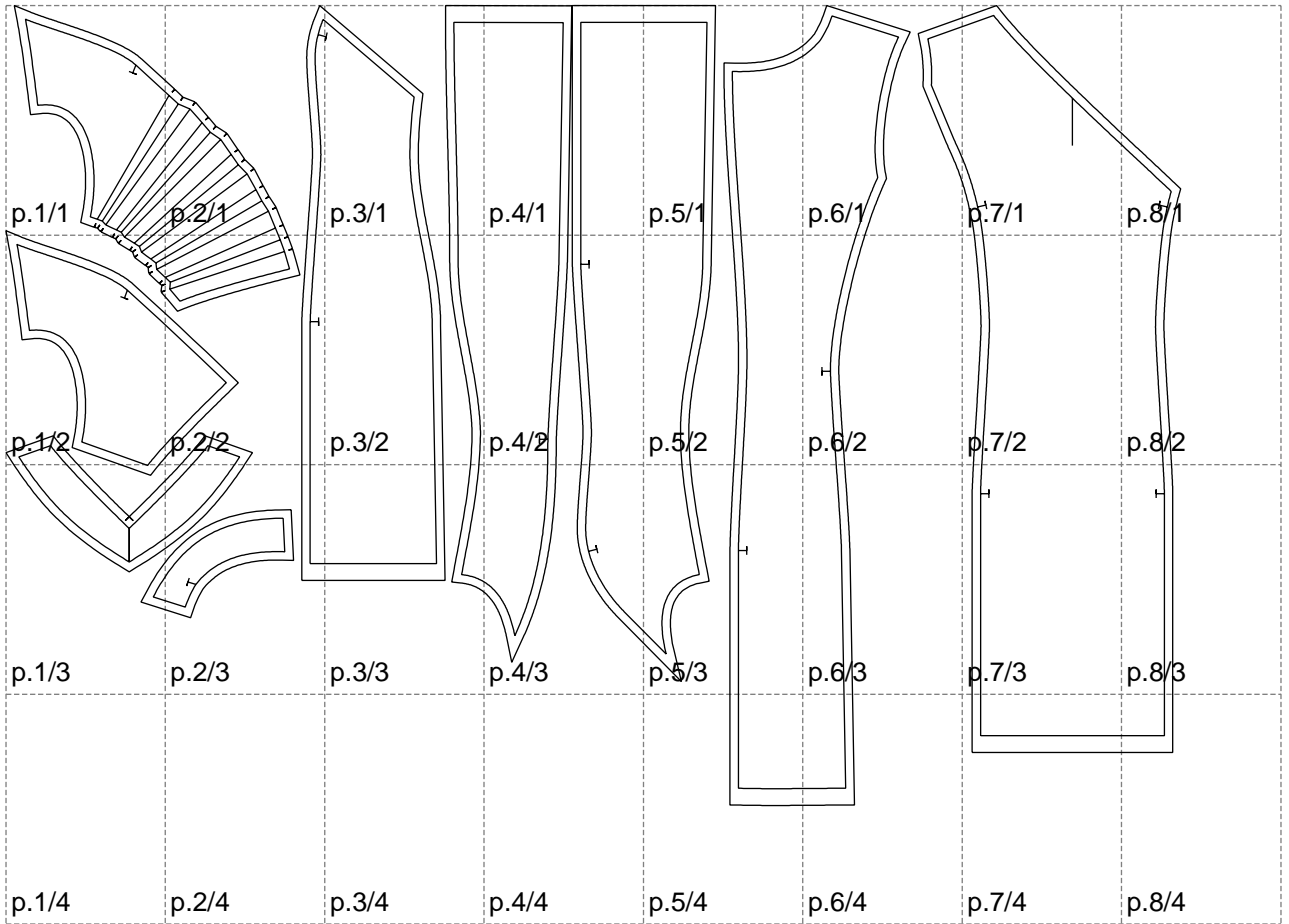

Not for print

Paper size: A4, size:1399.00 x952.52 mm

# Example

size:1499.00 x1083.59 mm

Maneken =1 ver.0

rz\_1=170

rz\_16=88

rz\_17=75.6

rz\_18=67.6

rz\_19=96

rz\_20=94.6

---

. . . . .  
. . . . .  
. . . . .