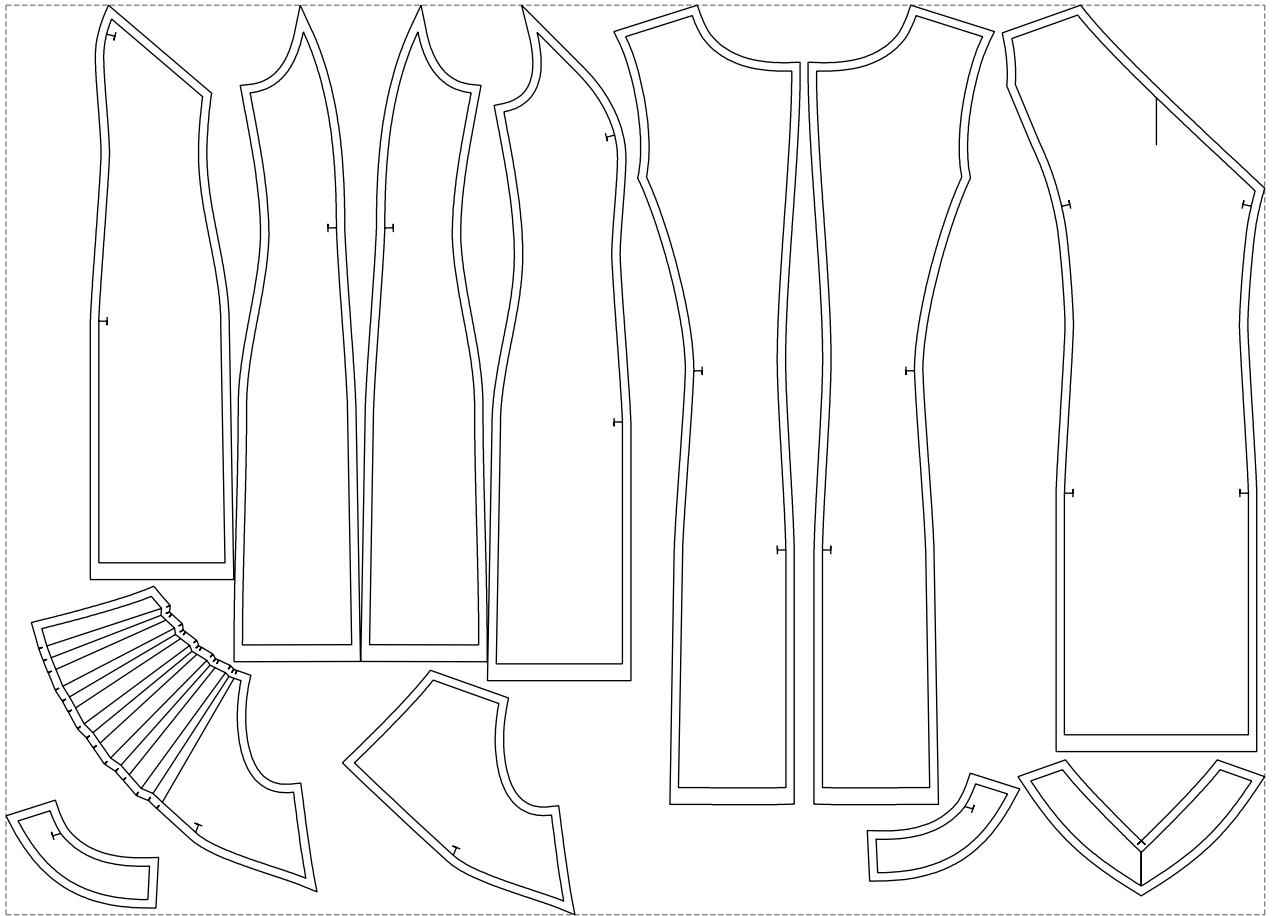

Not for print

Paper size: A4, size:1399.00 x952.52 mm

# Example

size:1499.00 x1083.59 mm

Maneken =1 ver.0

rz\_1=170

rz\_16=88

rz\_17=75.6

rz\_18=67.6

rz\_19=96

rz\_20=94.6

---

. . . . .  
. . . . .  
. . . . .