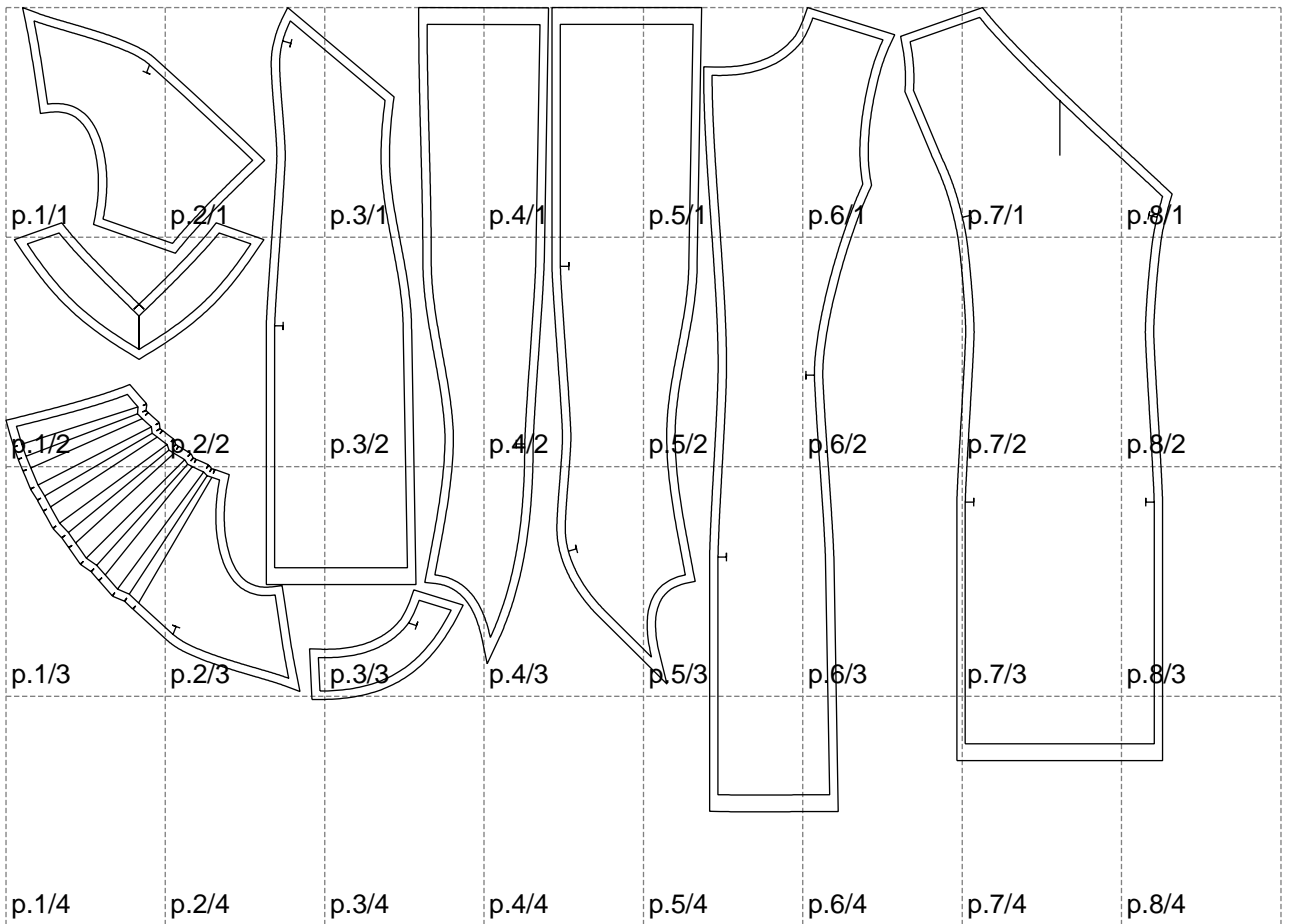

Not for print

Paper size: A4, size:1388.92 x957.77 mm

# Example

size:1499.00 x1097.21 mm

Maneken =1 ver.0

rz\_1=170

rz\_16=92

rz\_17=78.8

rz\_18=71.8

rz\_19=100

rz\_20=98.1

---

. . . . .  
. . . . .  
. . . . .