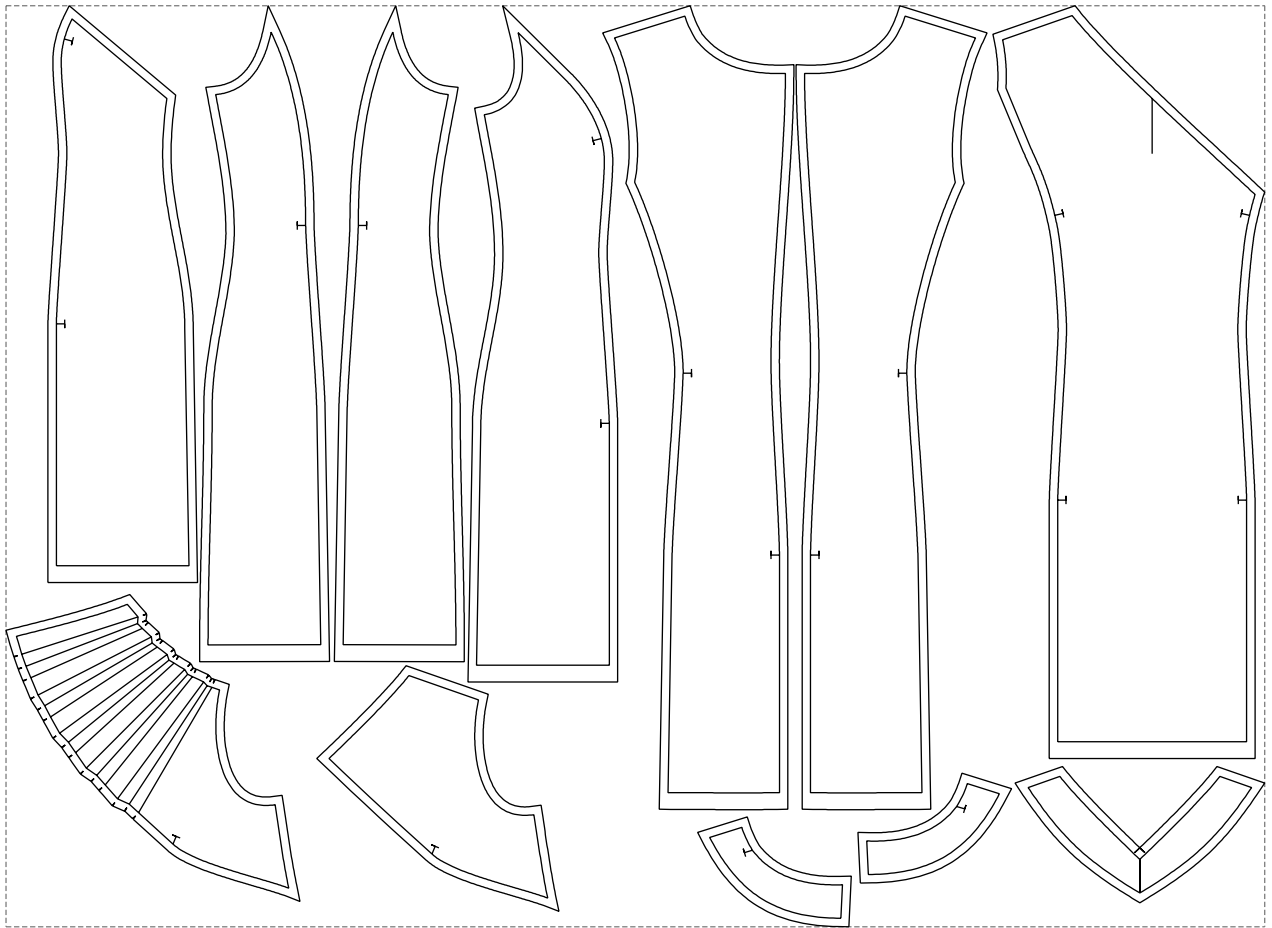

Not for print

Paper size: A4, size:1388.92 x957.77 mm

# Example

size:1499.00 x1097.21 mm

Maneken =1 ver.0

rz\_1=170

rz\_16=92

rz\_17=78.8

rz\_18=71.8

rz\_19=100

rz\_20=98.1

---

. . . . .  
. . . . .  
. . . . .