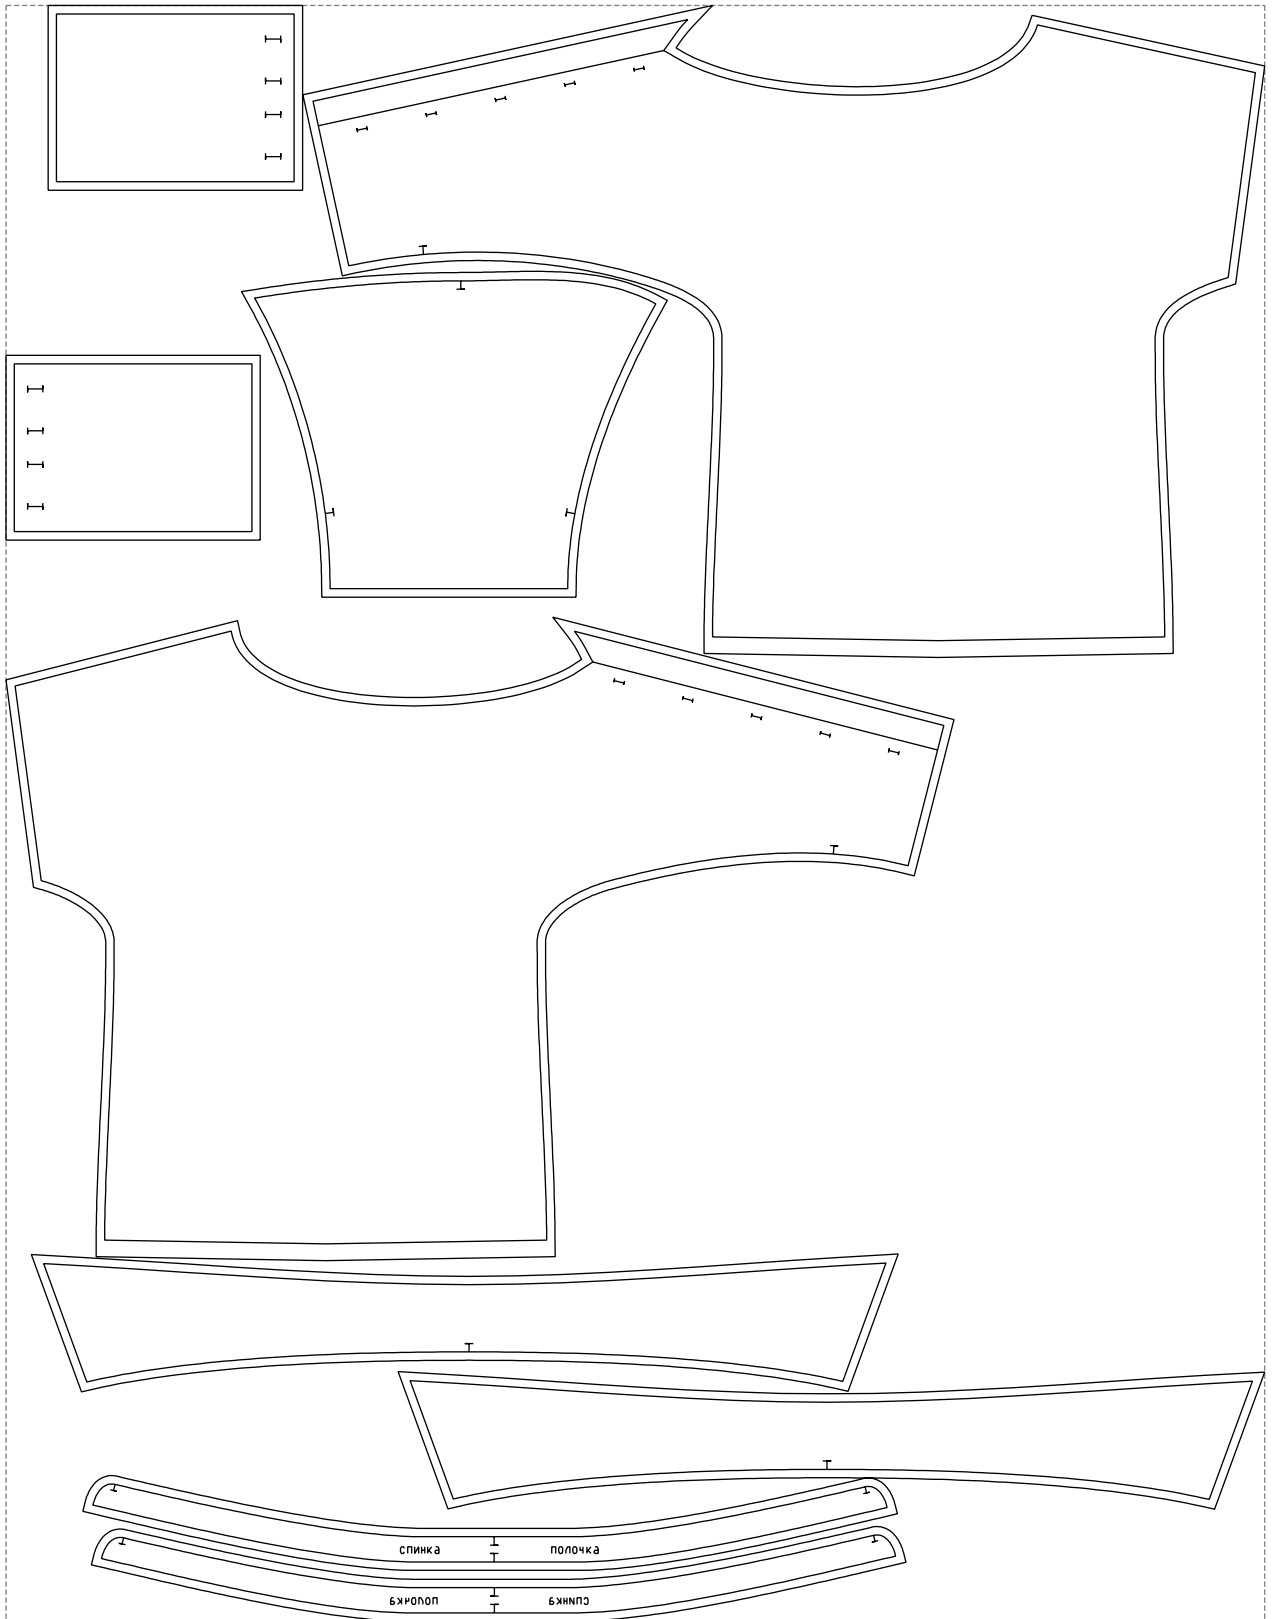

Not for print

Paper size: A4, size:1399.00 x1764.05 mm

# Example

size:1499.00 x1924.70 mm

Maneken =1 ver.0

rz\_1=170

rz\_16=92

rz\_17=78.8

rz\_18=71.8

rz\_19=100

rz\_20=98.1

---

. . . . .  
. . . . .  
. . . . .