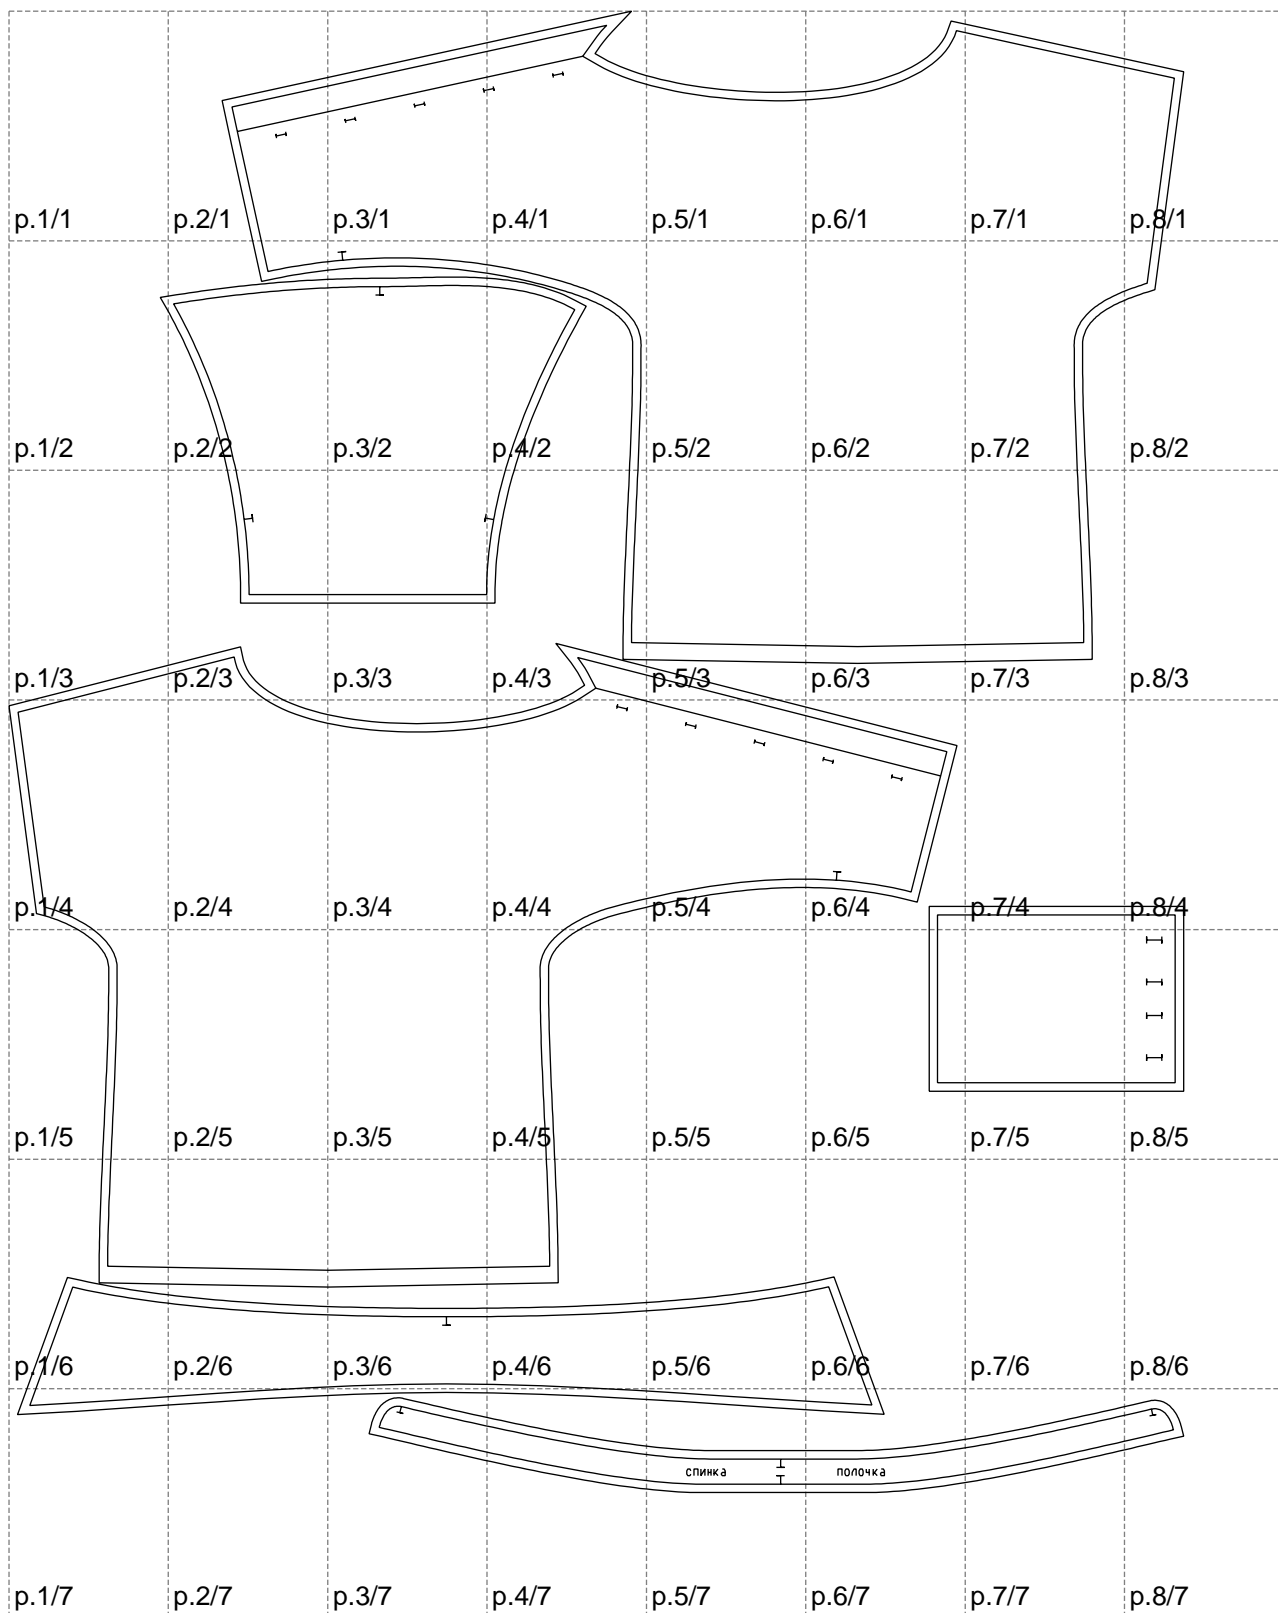

Not for print

Paper size: A4, size:1399.00 x1764.05 mm

# Example

size:1499.00 x1924.70 mm

Maneken =1 ver.0

rz\_1=170

rz\_16=92

rz\_17=78.8

rz\_18=71.8

rz\_19=100

rz\_20=98.1

---

. . . . .  
. . . . .  
. . . . .