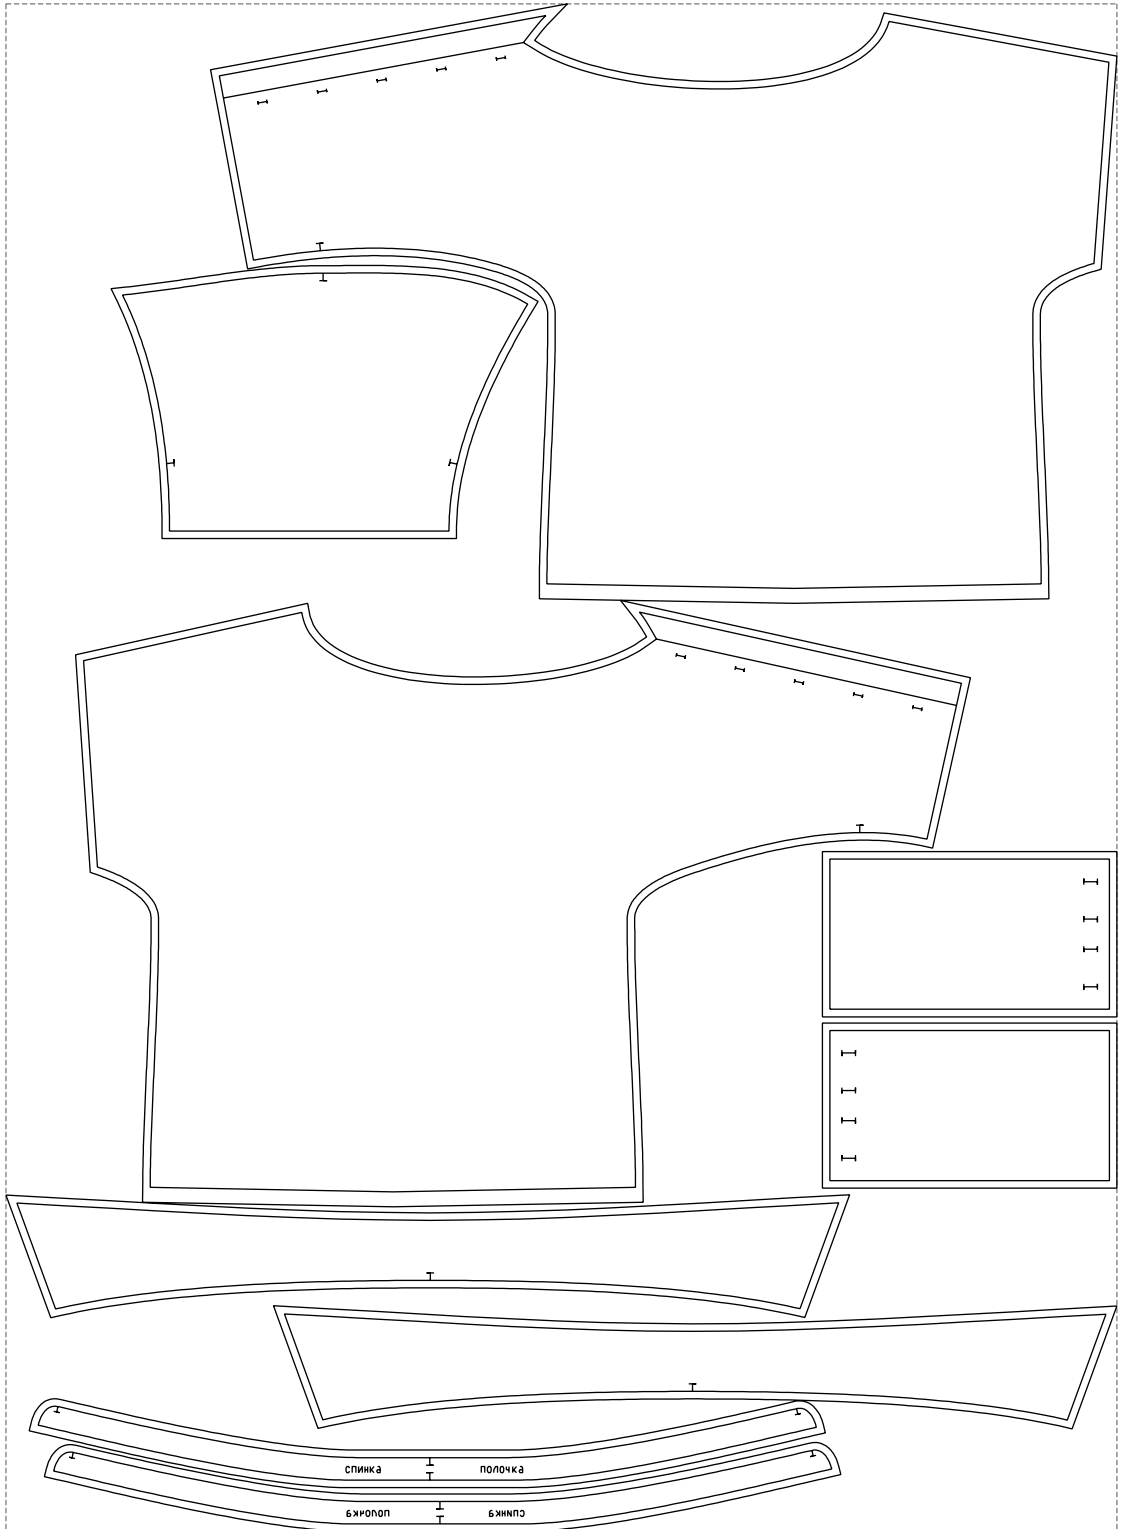

Not for print

Paper size: A4, size:1388.77 x1851.86 mm

# Example

size:1478.66 x2033.95 mm

Maneken =1 ver.0

rz\_1=170

rz\_16=116

rz\_17=100

rz\_18=98.8

rz\_19=124

rz\_20=121

---

. . . . .  
. . . . .  
. . . . .