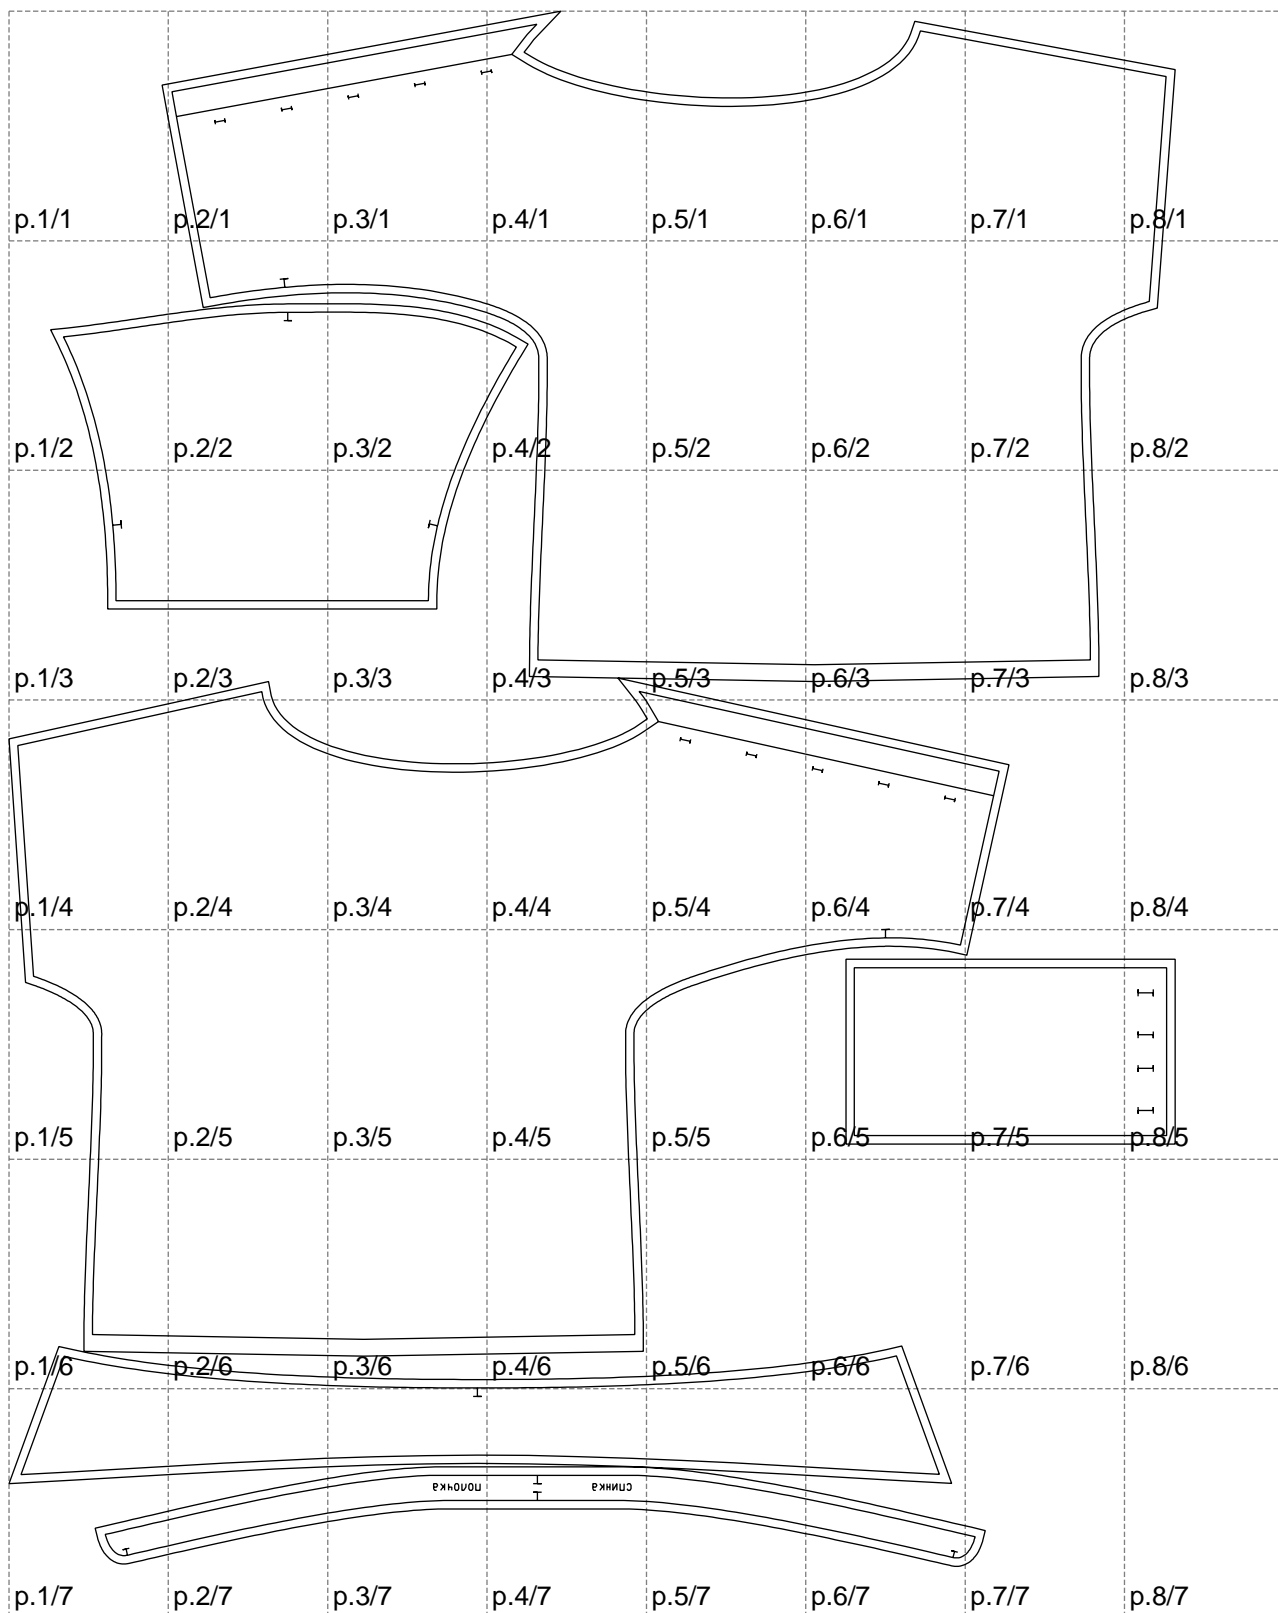

Not for print

Paper size: A4, size:1388.77 x1851.86 mm

# Example

size:1478.66 x2033.95 mm

Maneken =1 ver.0

rz\_1=170

rz\_16=116

rz\_17=100

rz\_18=98.8

rz\_19=124

rz\_20=121

---

. . . . .  
. . . . .  
. . . . .