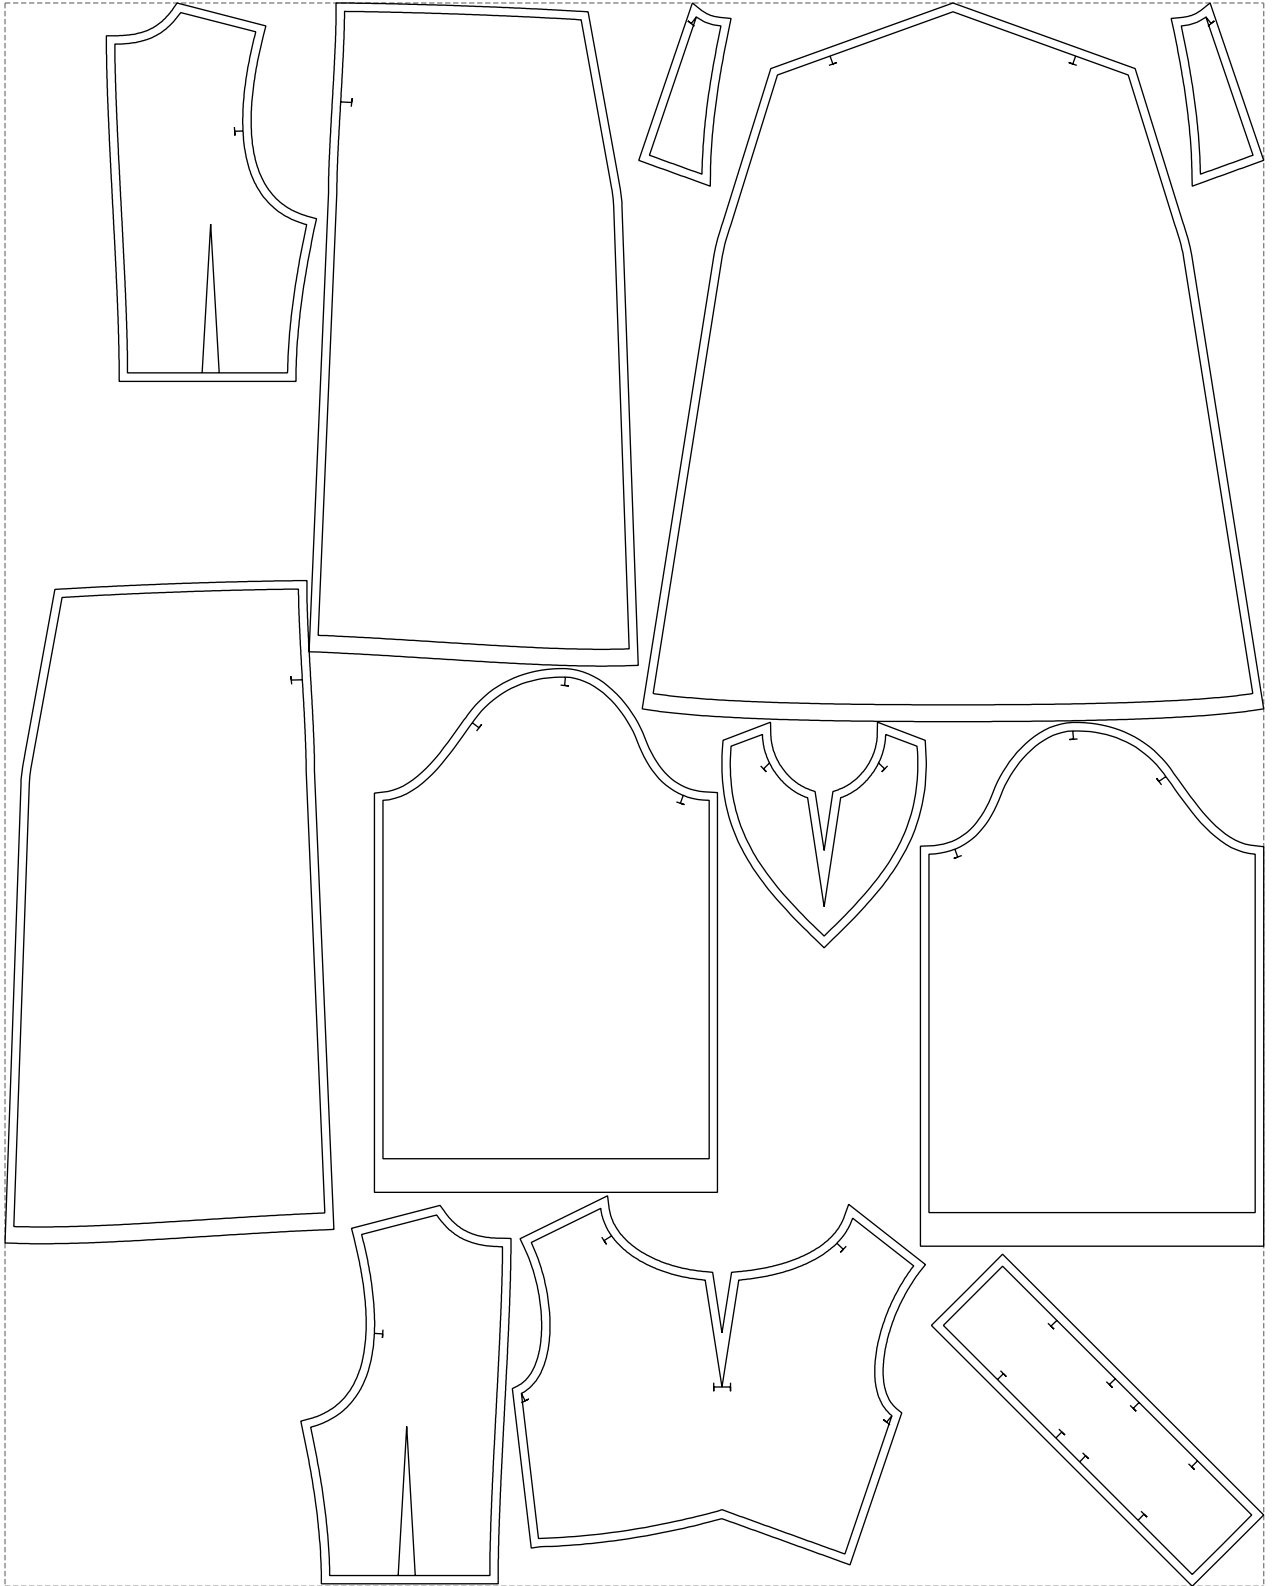

# Example

size:1499.00 x1886.12 mm

Maneken =1 ver.0

rz\_1=170

rz\_16=92

rz\_17=78.8

rz\_18=71.8

rz\_19=100