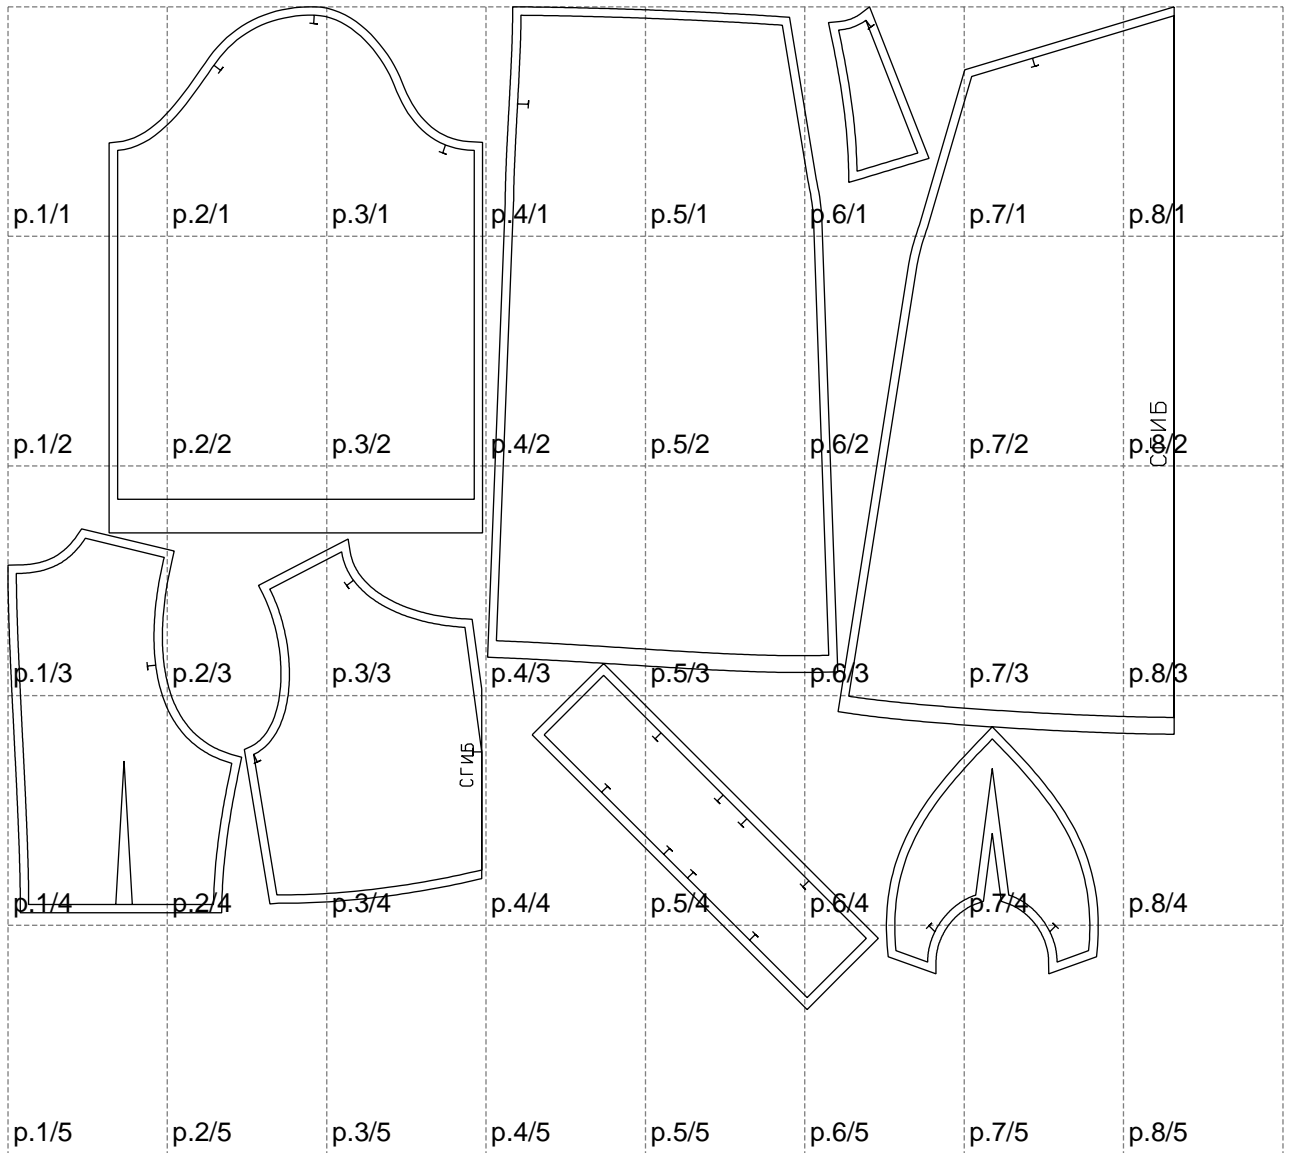

Not for print

Paper size: A4, size:1389.00 x1194.14 mm

# Example

size:1489.00 x1980.27 mm

Maneken =1 ver.0

rz\_1=170

rz\_16=104

rz\_17=88.9

rz\_18=84.4

rz\_19=112

rz\_20=109.3

---

. . . . .  
. . . . .  
. . . . .