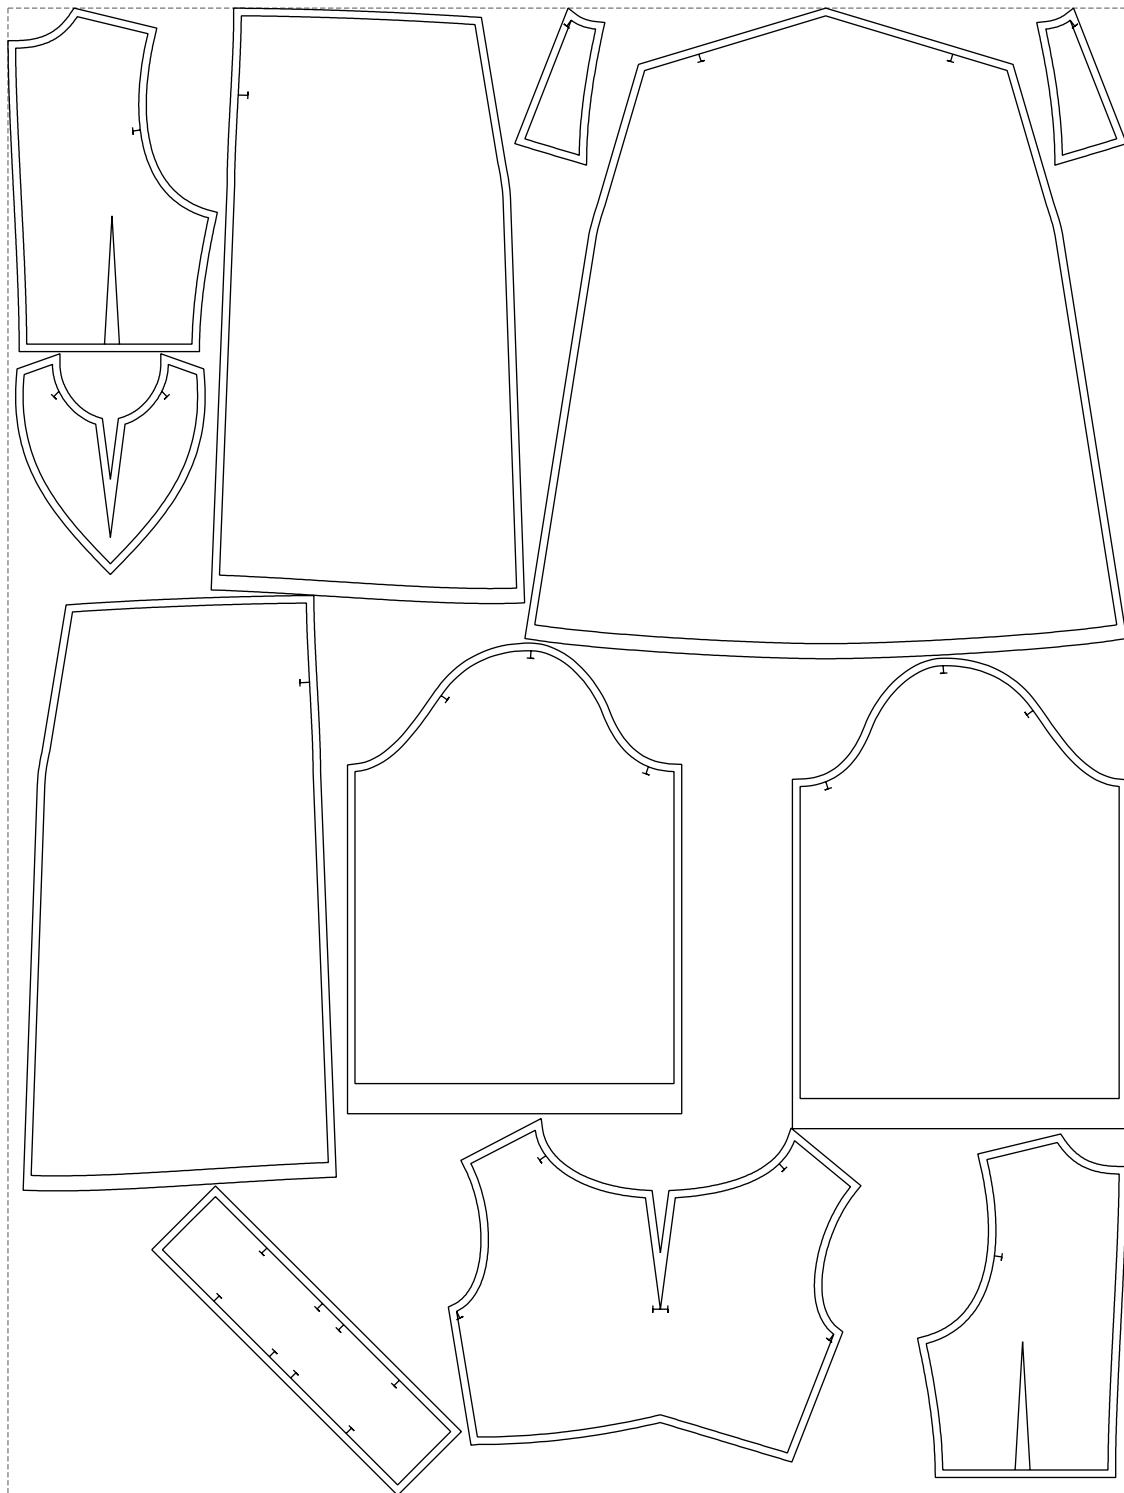

Not for print

Paper size: A4, size:1389.00 x1194.14 mm

# Example

size:1489.00 x1980.27 mm

Maneken =1 ver.0

rz\_1=170

rz\_16=104

rz\_17=88.9

rz\_18=84.4

rz\_19=112