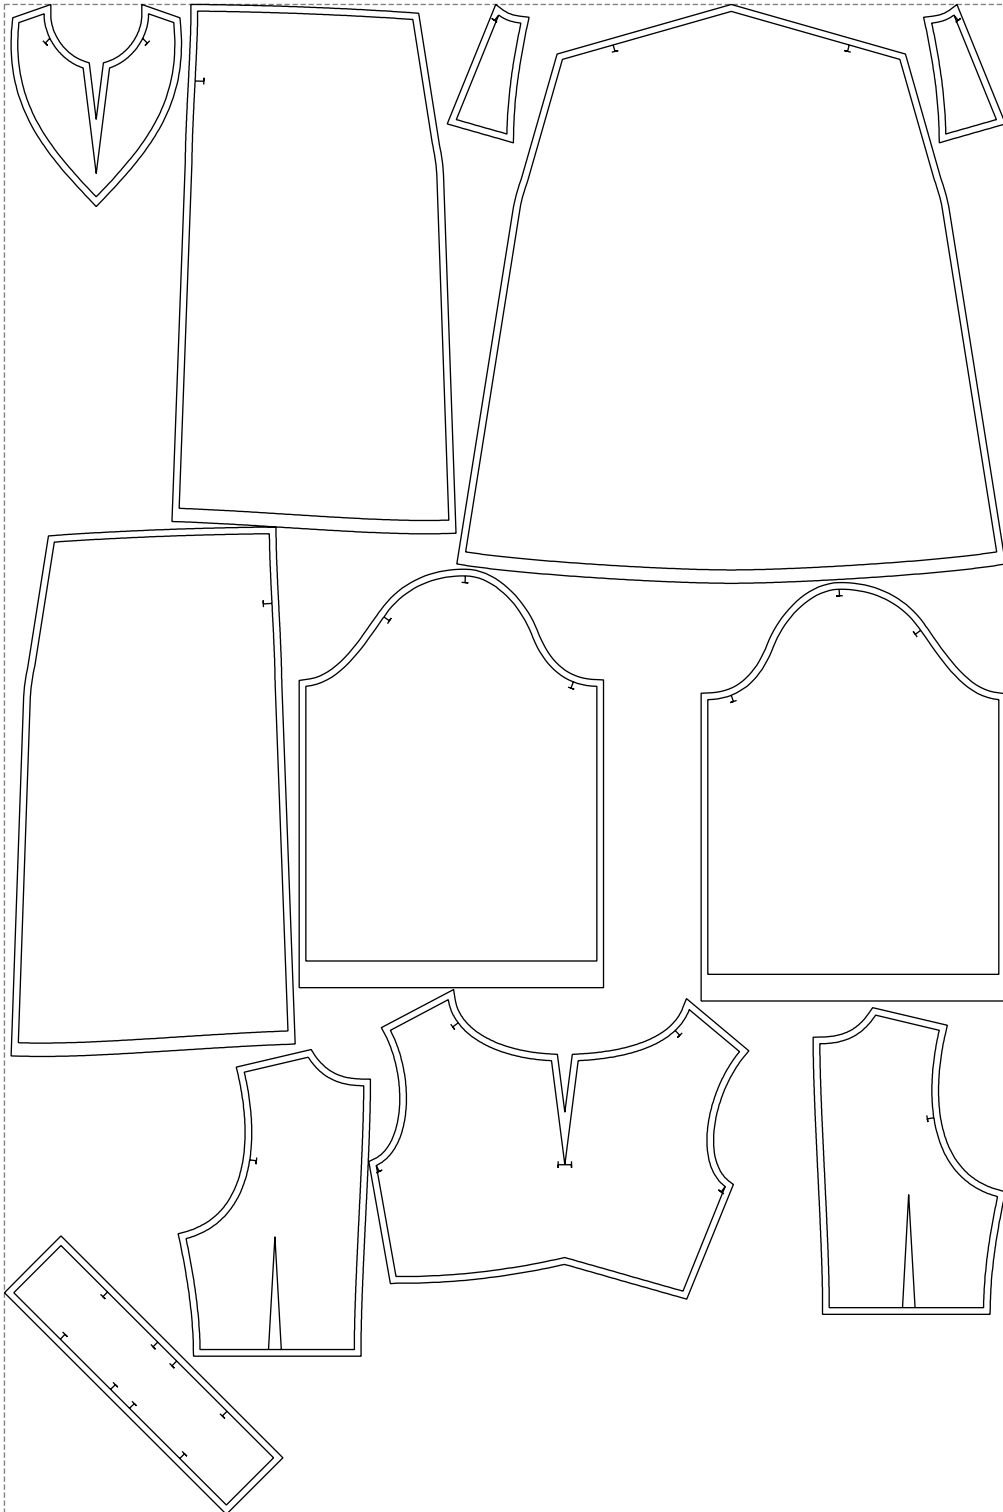

Not for print

Paper size: A4, size:1399.00 x1202.08 mm

# Example

size:1499.00 x2261.88 mm

Maneken =1 ver.0

rz\_1=170

rz\_16=108

rz\_17=92.5

rz\_18=89.2

rz\_19=116