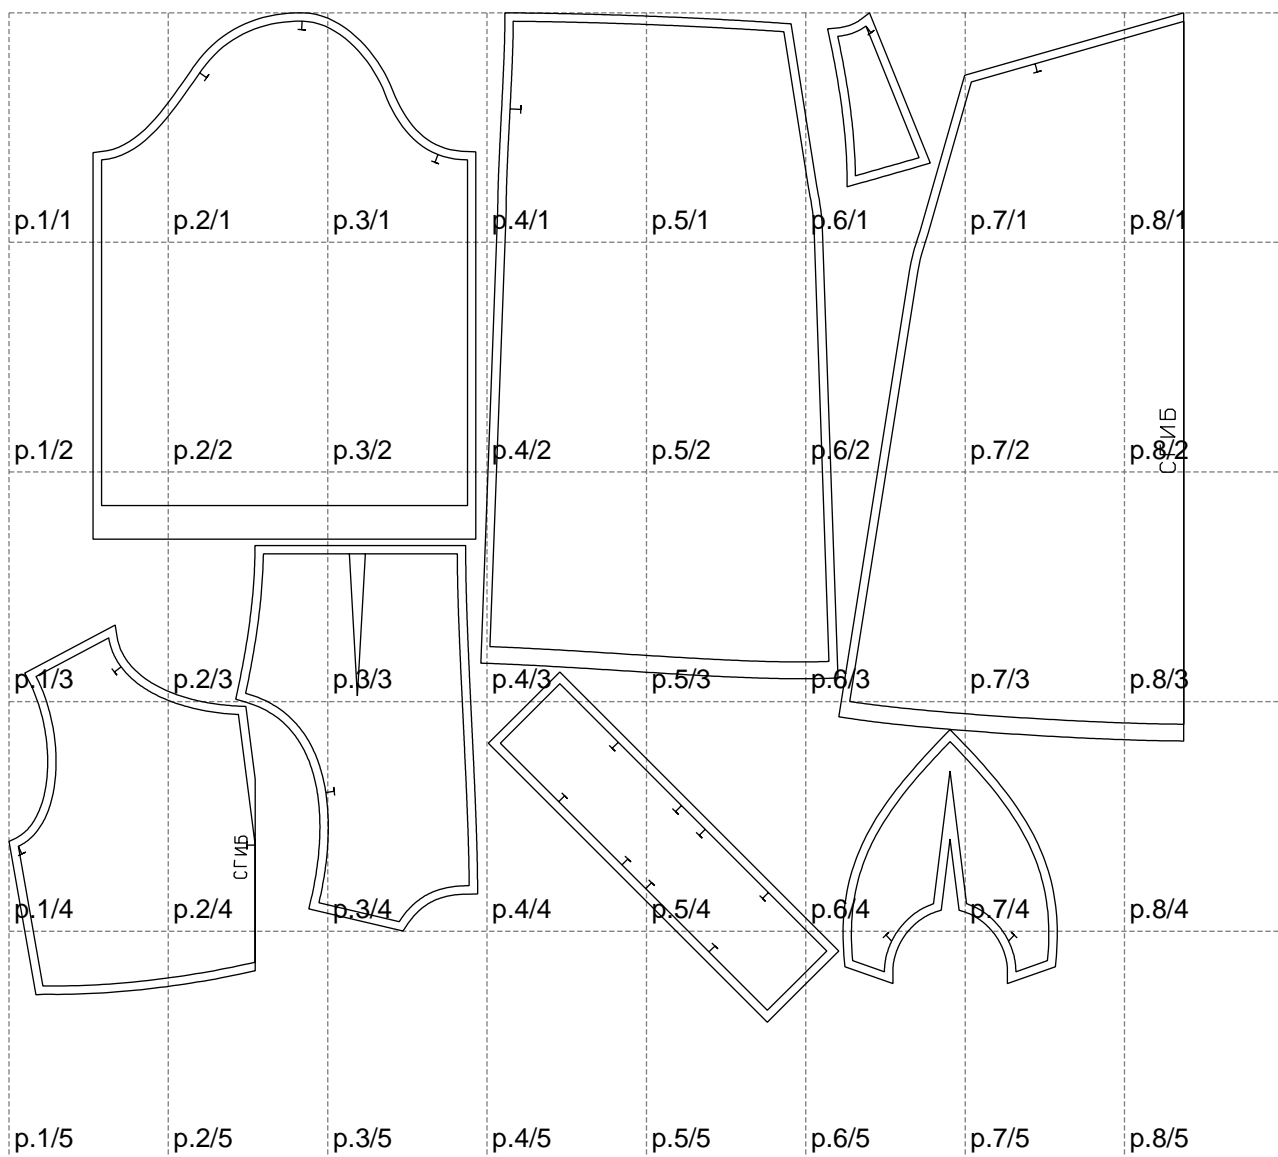

Not for print

Paper size: A4, size:1399.00 x1202.08 mm

# Example

size:1499.00 x2261.88 mm

Maneken =1 ver.0

rz\_1=170

rz\_16=108

rz\_17=92.5

rz\_18=89.2

rz\_19=116

rz\_20=113

---

. . . . .  
. . . . .  
. . . . .