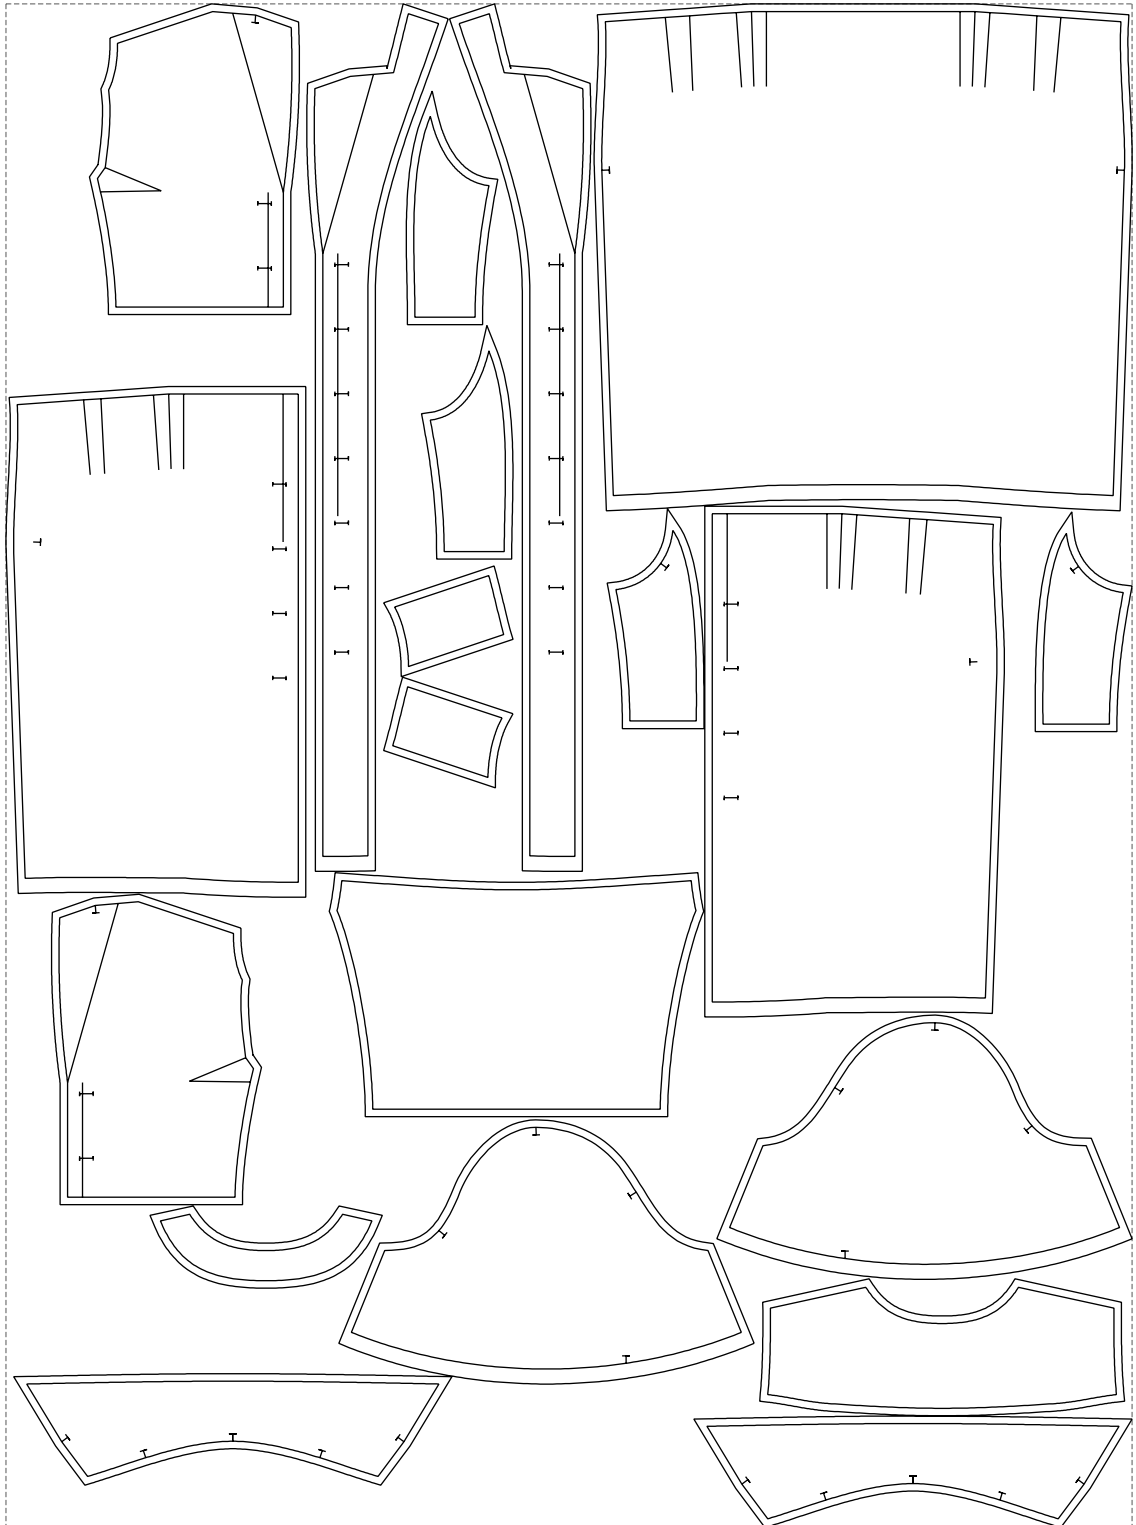

Not for print

Paper size: A4, size:1399.00 x1154.89 mm

# Example

size:1499.00 x2028.43 mm

Maneken =1 ver.0

rz\_1=170

rz\_16=120

rz\_17=104

rz\_18=103.6

rz\_19=128

rz\_20=125.1

---

. . . . .  
. . . . .  
. . . . .