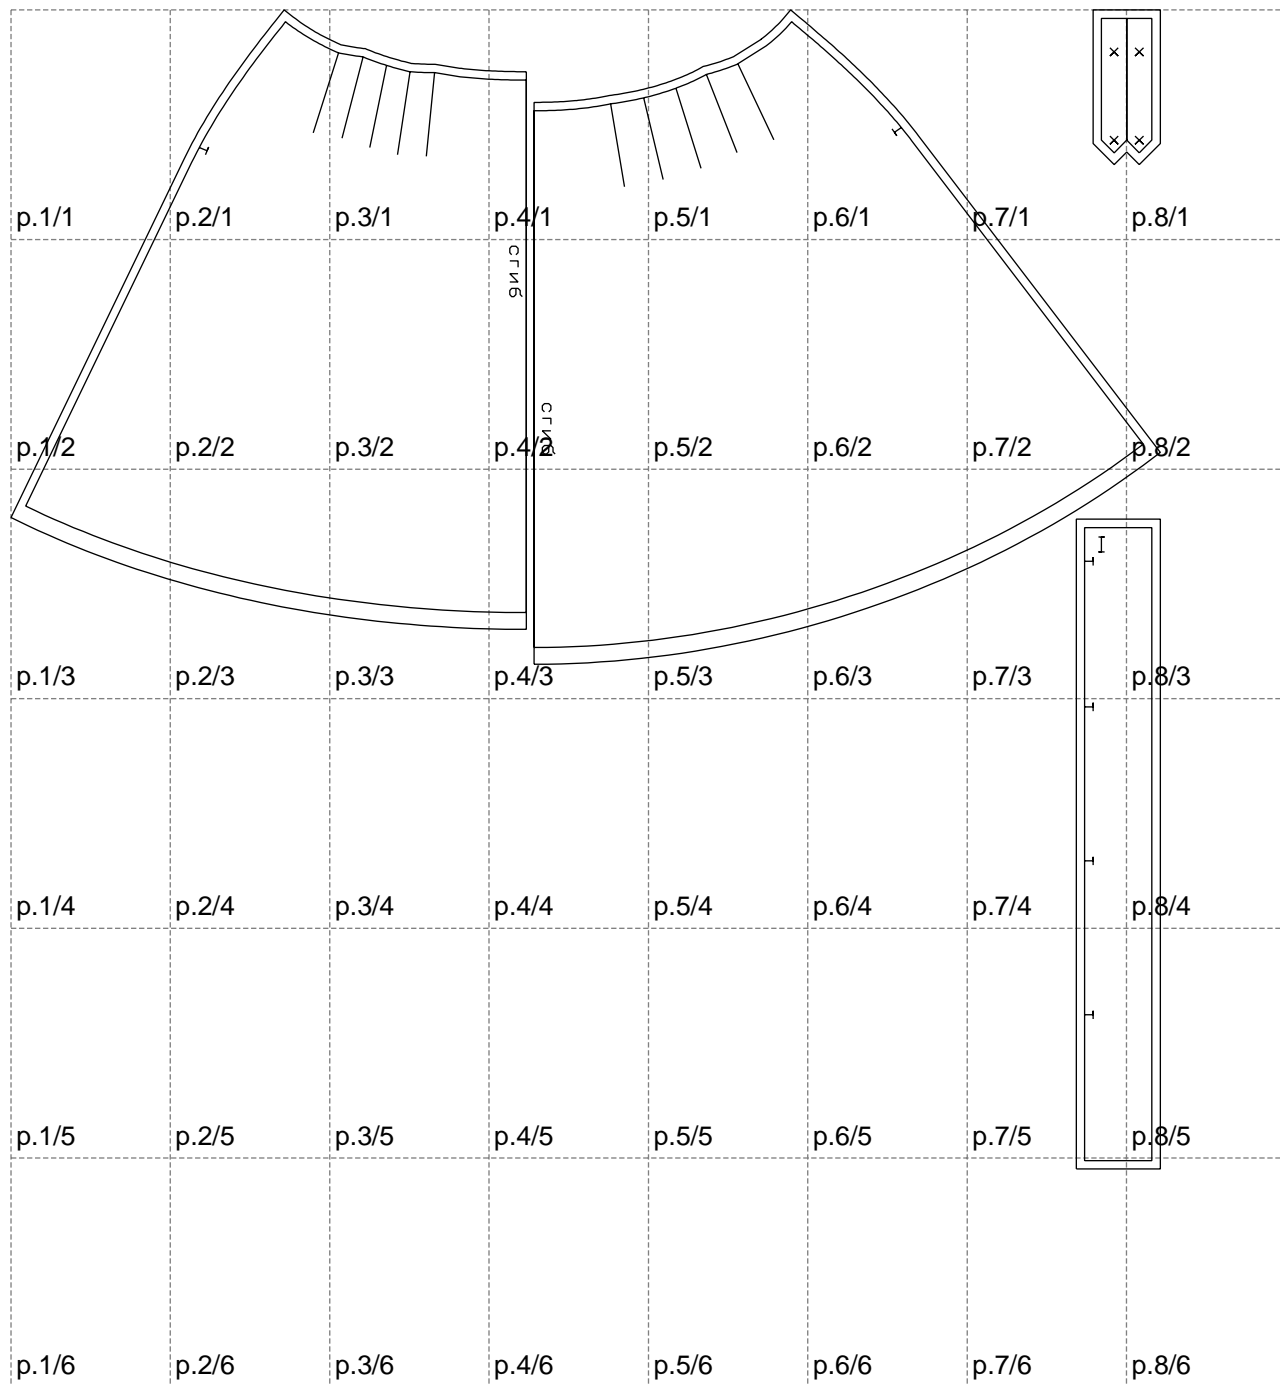

Not for print

Paper size: A4, size:1368.80 x1380.11 mm

# Example

size:1499.00 x1488.62 mm

Maneken =1 ver.0

rz\_1=170

rz\_16=92

rz\_17=78.8

rz\_18=71.8

rz\_19=100

rz\_20=98.1

---

. . . . .  
. . . . .  
. . . . .