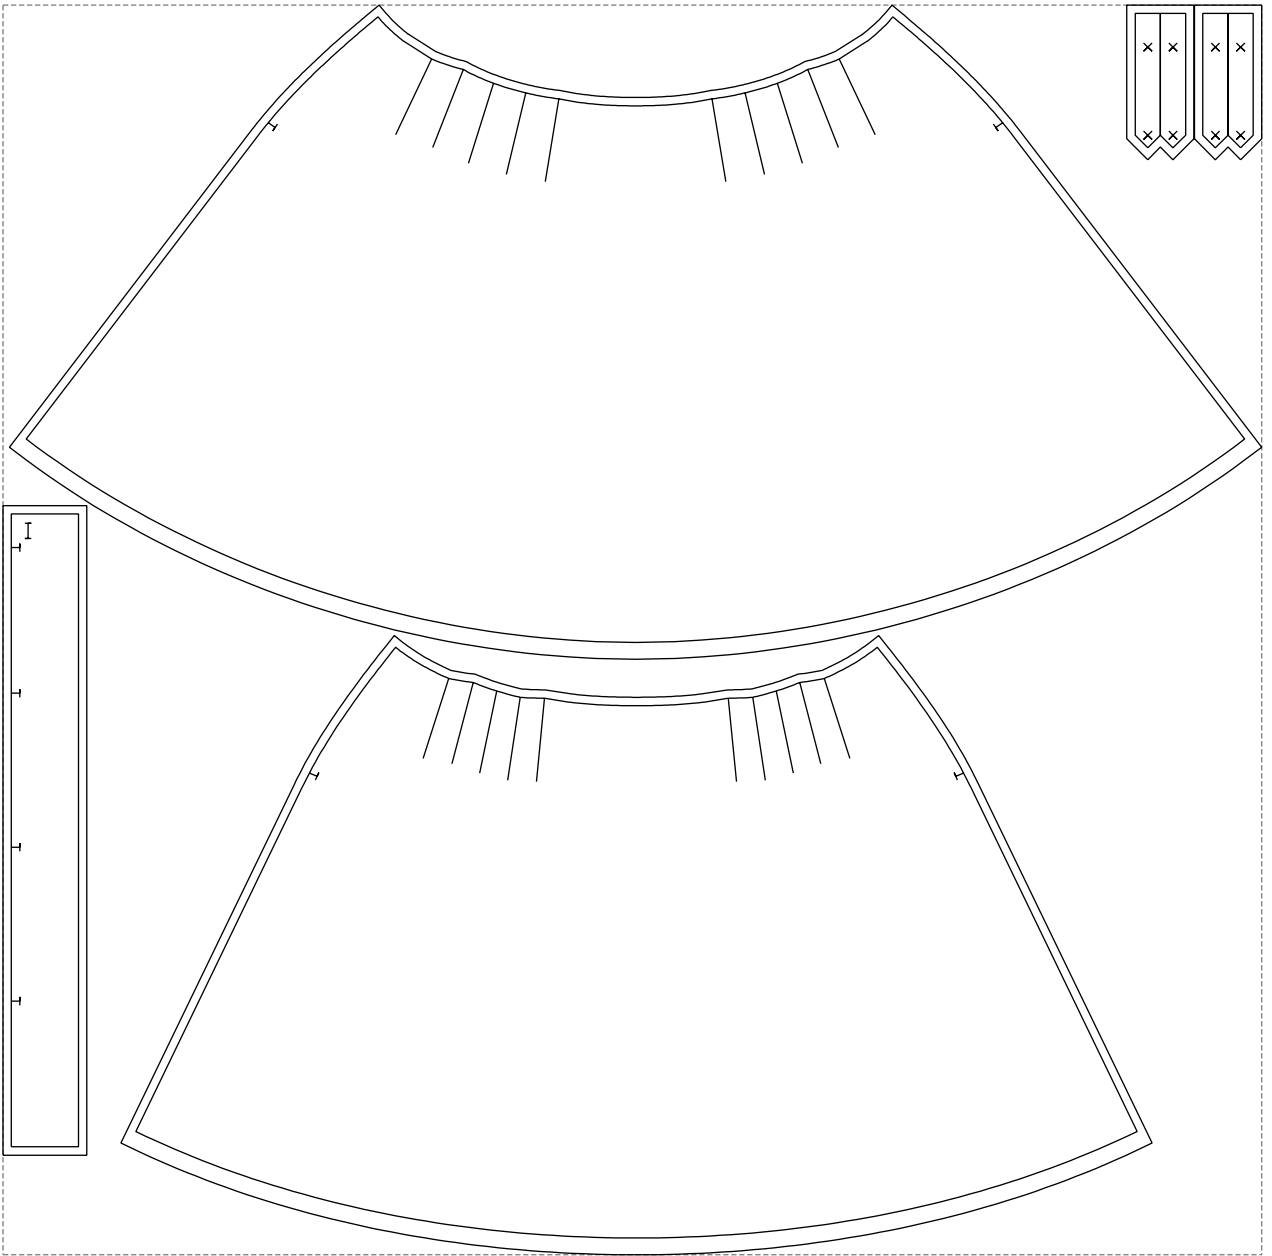

Not for print

Paper size: A4, size:1368.80 x1380.11 mm

# Example

size:1499.00 x1488.62 mm

Maneken =1 ver.0

rz\_1=170

rz\_16=92

rz\_17=78.8

rz\_18=71.8

rz\_19=100