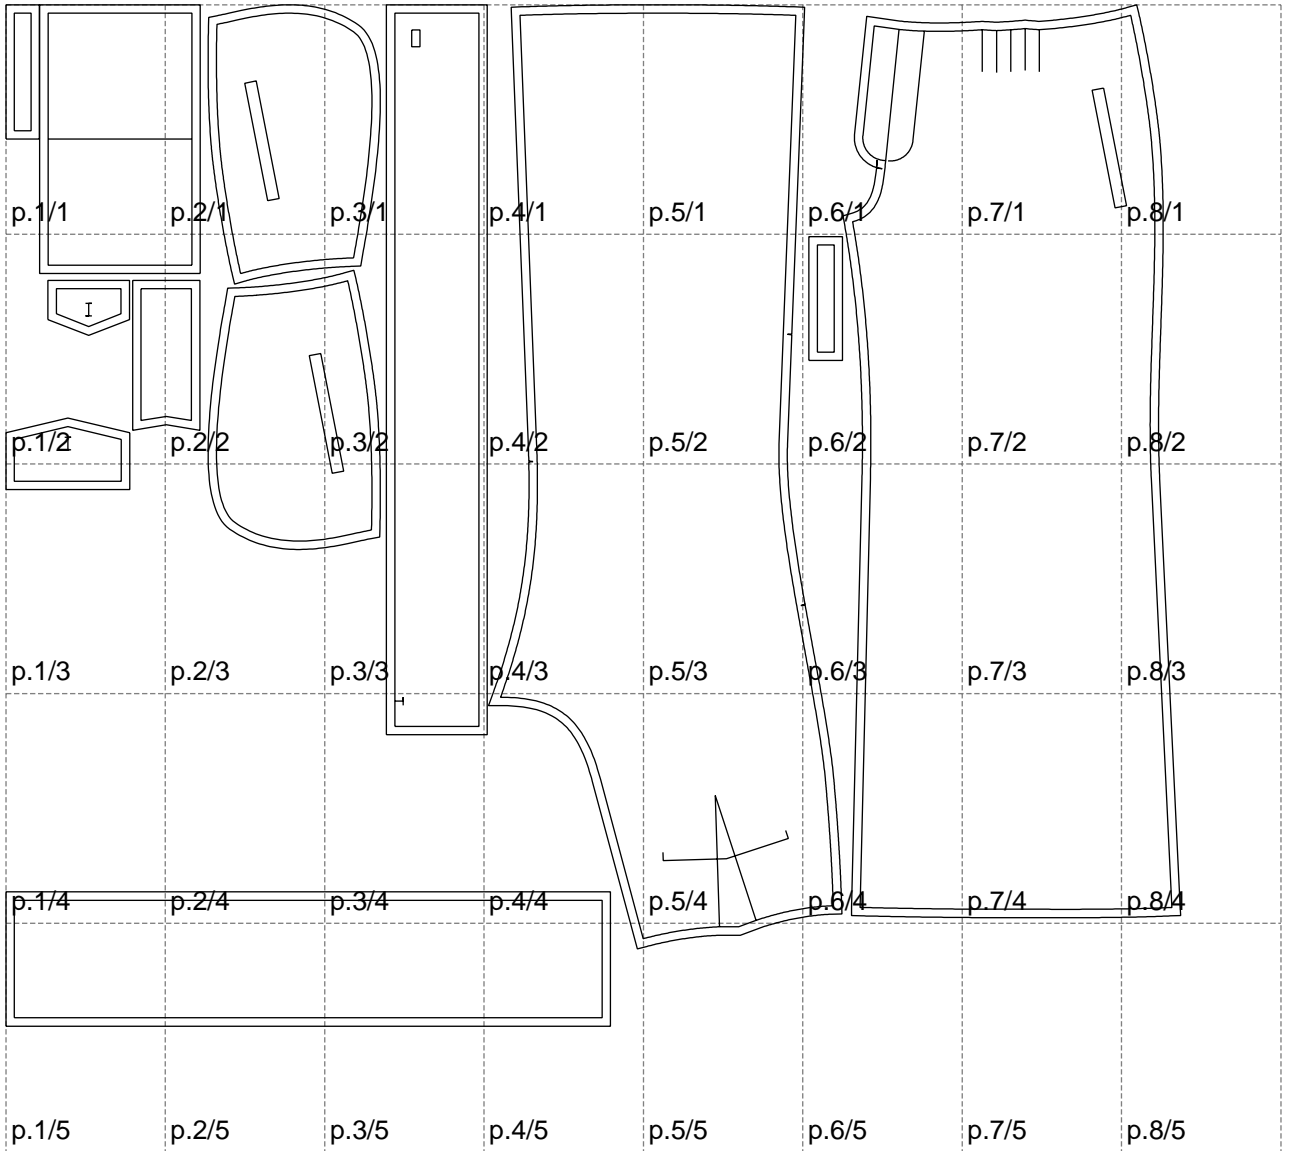

Not for print

Paper size: A4, size:1399.00 x1216.35 mm

# Example

size:1478.97 x2212.73 mm

Maneken =1 ver.0

rz\_1=170

rz\_16=92

rz\_17=78.8

rz\_18=71.8

rz\_19=100

rz\_20=98.1

---

. . . . .  
. . . . .  
. . . . .