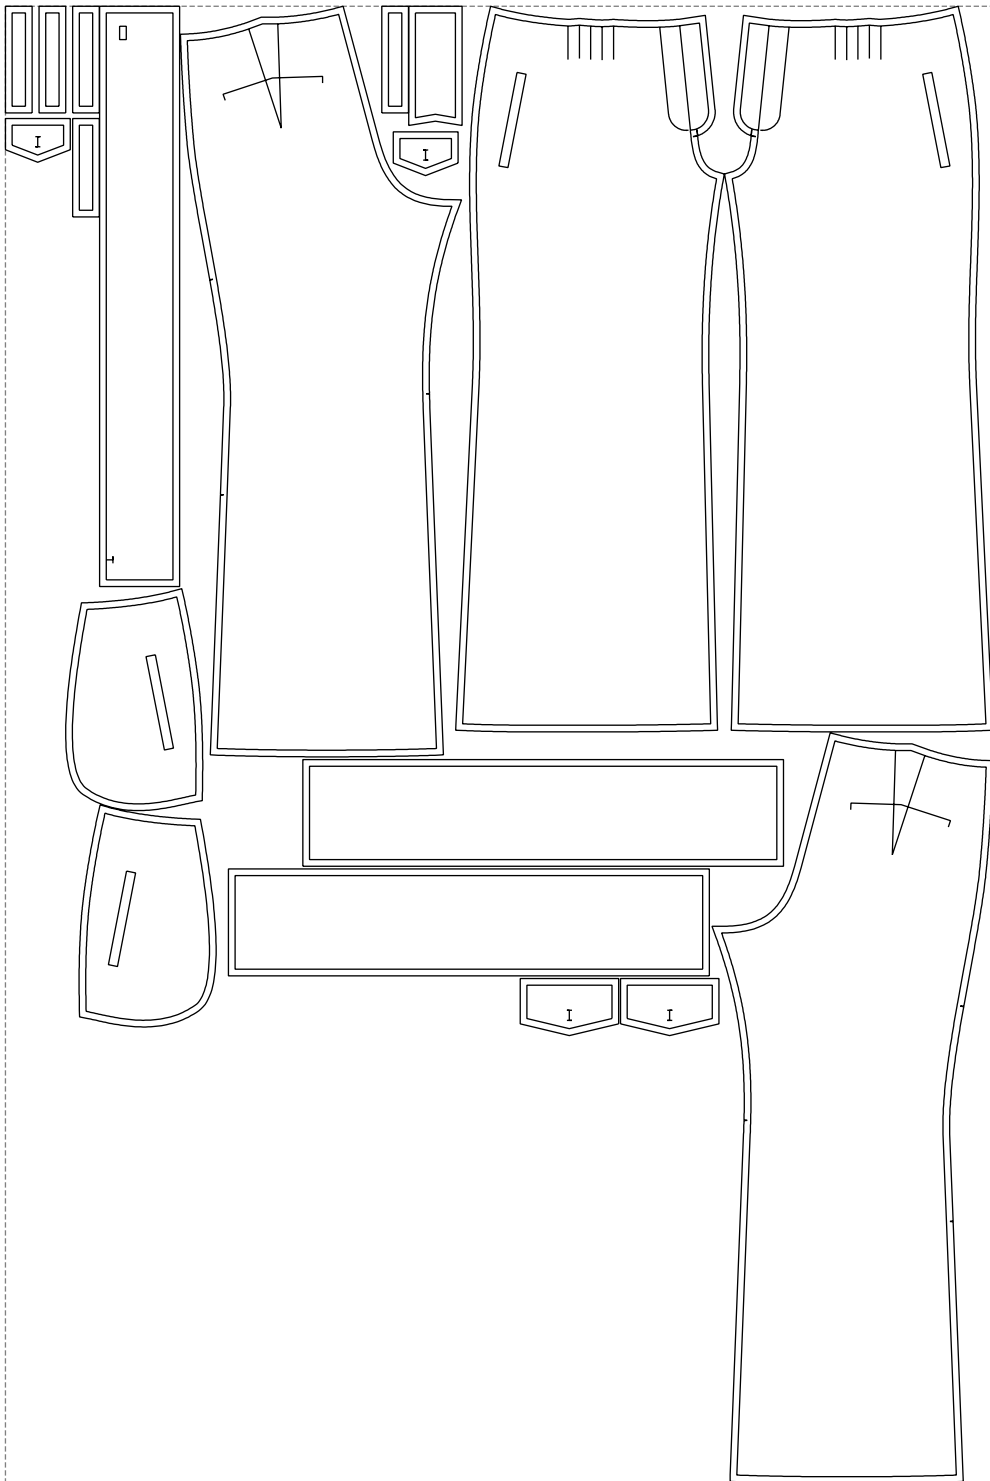

Not for print

Paper size: A4, size:1399.00 x1216.35 mm

# Example

size:1478.97 x2212.73 mm

Maneken =1 ver.0

rz\_1=170

rz\_16=92

rz\_17=78.8

rz\_18=71.8

rz\_19=100