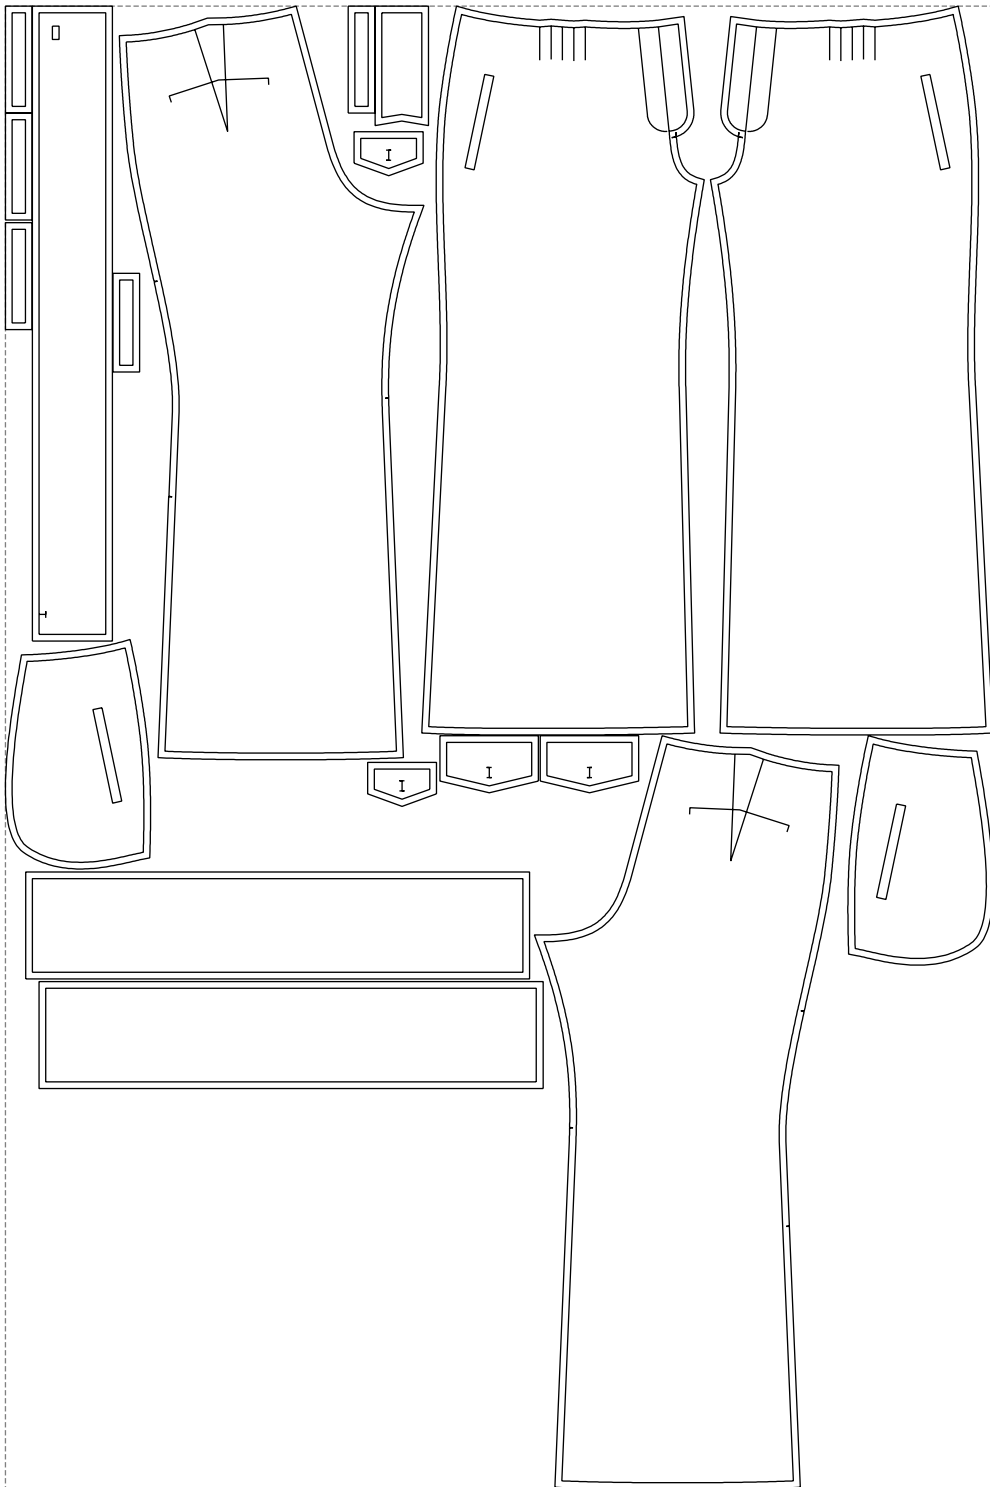

Example

size:1478.97 x2221.77 mm

Maneken =1 ver.0

rz_1=170

rz_16=100

rz_17=85.4

rz_18=80.2

rz_19=108

rz_20=105.4

.
.
.