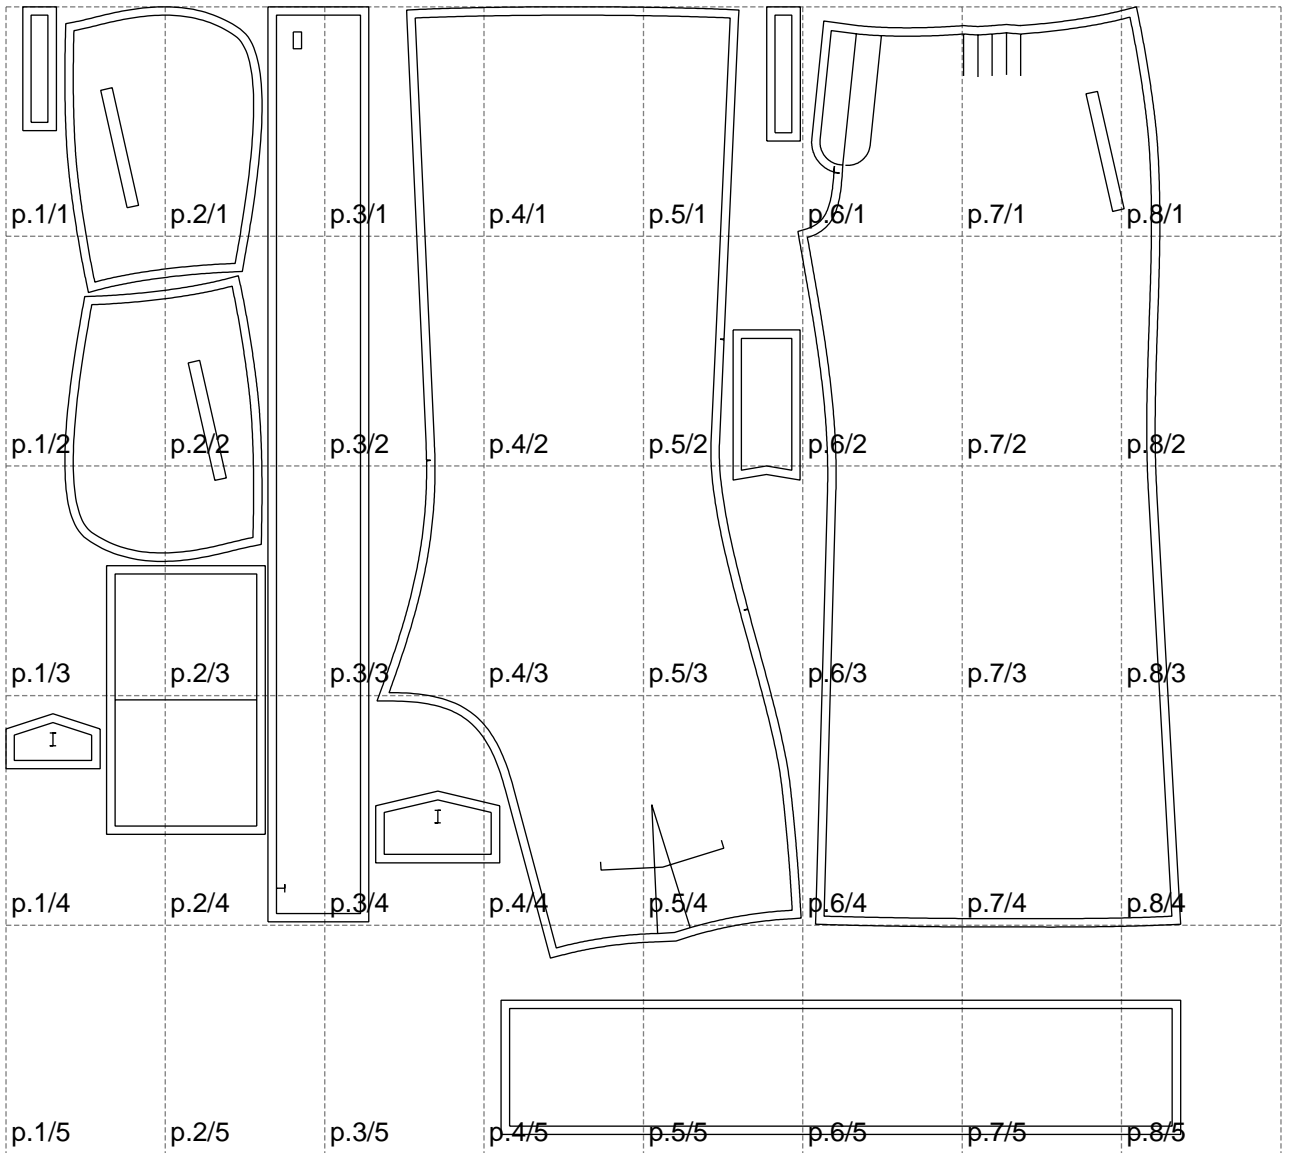

Not for print

Paper size: A4, size:1399.00 x1342.94 mm

# Example

size:1499.00 x2229.85 mm

Maneken =1 ver.0

rz\_1=170

rz\_16=112

rz\_17=96.2

rz\_18=94

rz\_19=120

rz\_20=117

---

. . . . .  
. . . . .  
. . . . .