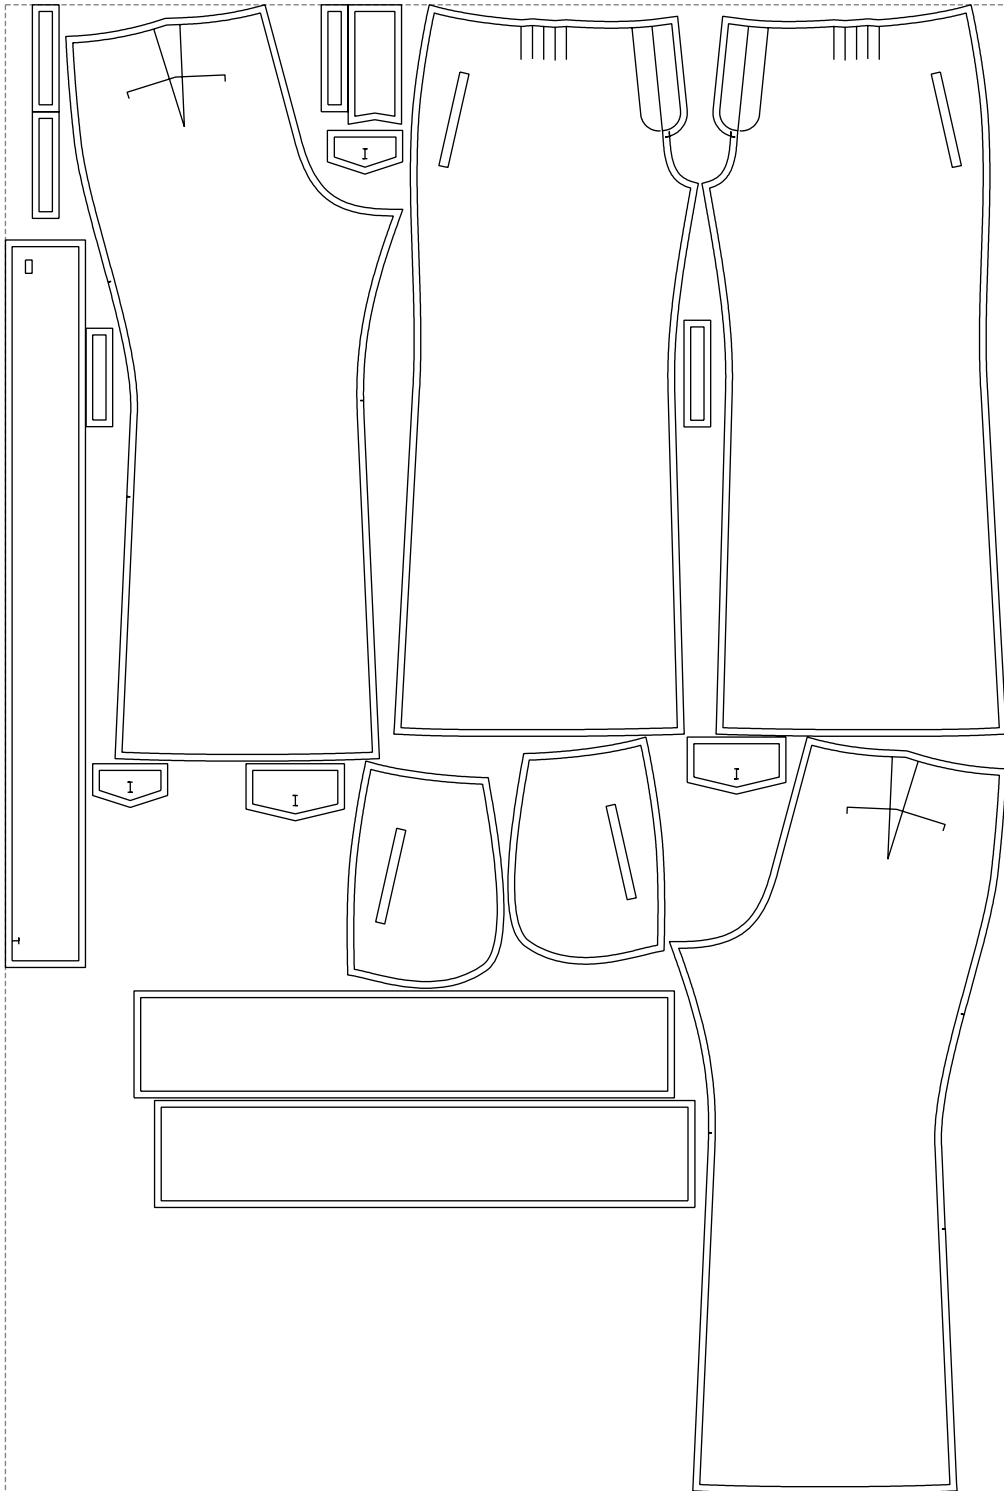

Not for print

Paper size: A4, size:1399.00 x1342.94 mm

# Example

size:1499.00 x2229.85 mm

Maneken =1 ver.0

rz\_1=170

rz\_16=112

rz\_17=96.2

rz\_18=94

rz\_19=120