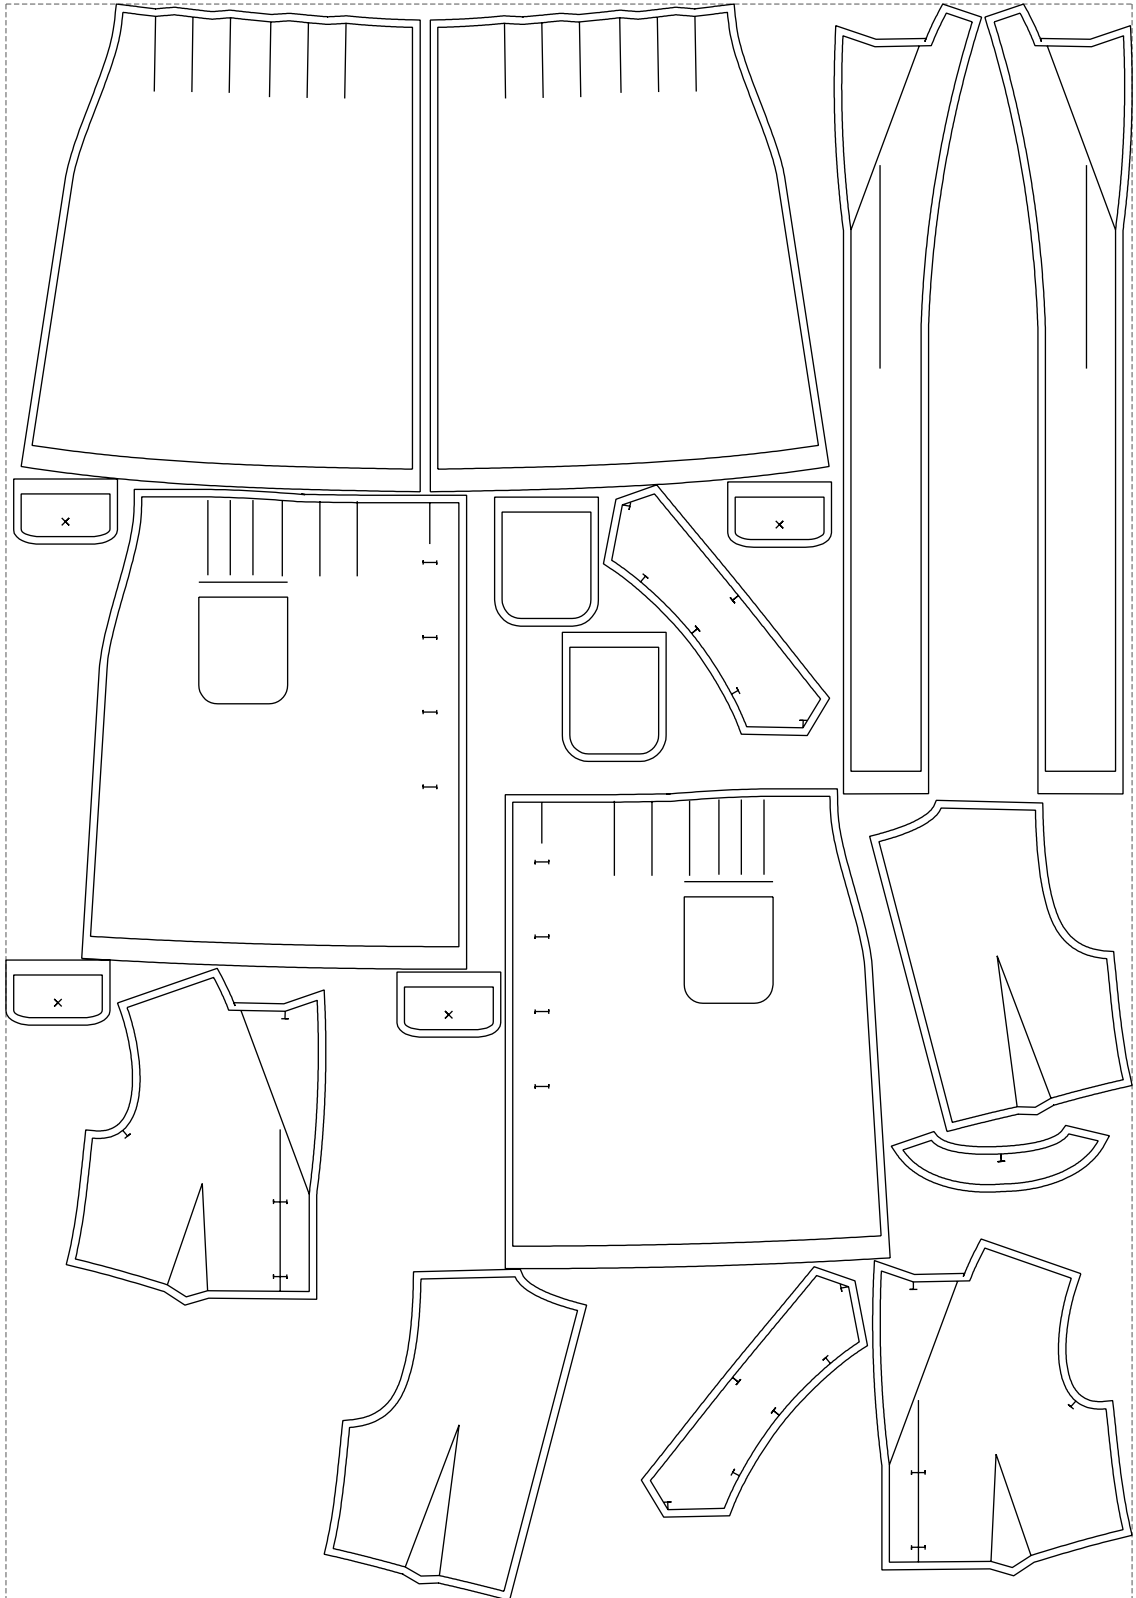

# Example

size:1499.00 x2125.68 mm

Maneken =1 ver.0

rz\_1=170

rz\_16=92

rz\_17=78.8

rz\_18=71.8

rz\_19=100