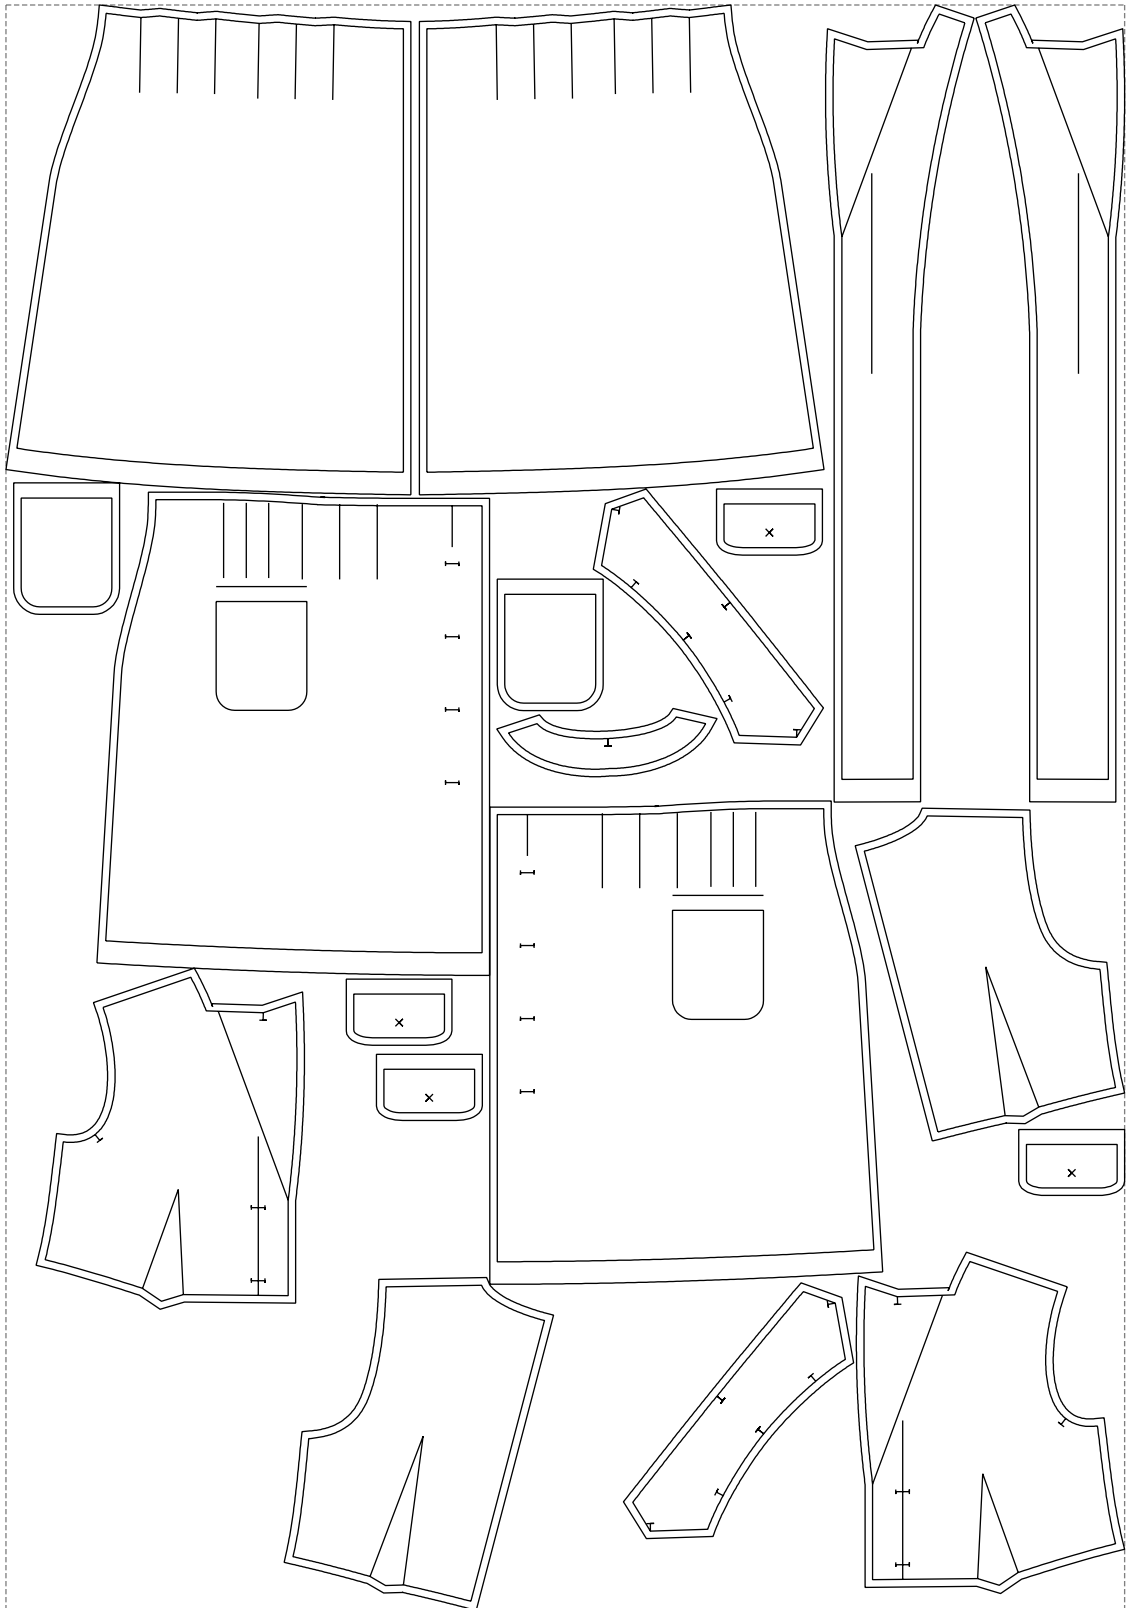

# Example

size:1489.00 x2137.64 mm

Maneken =1 ver.0

rz\_1=170

rz\_16=96

rz\_17=82

rz\_18=76

rz\_19=104