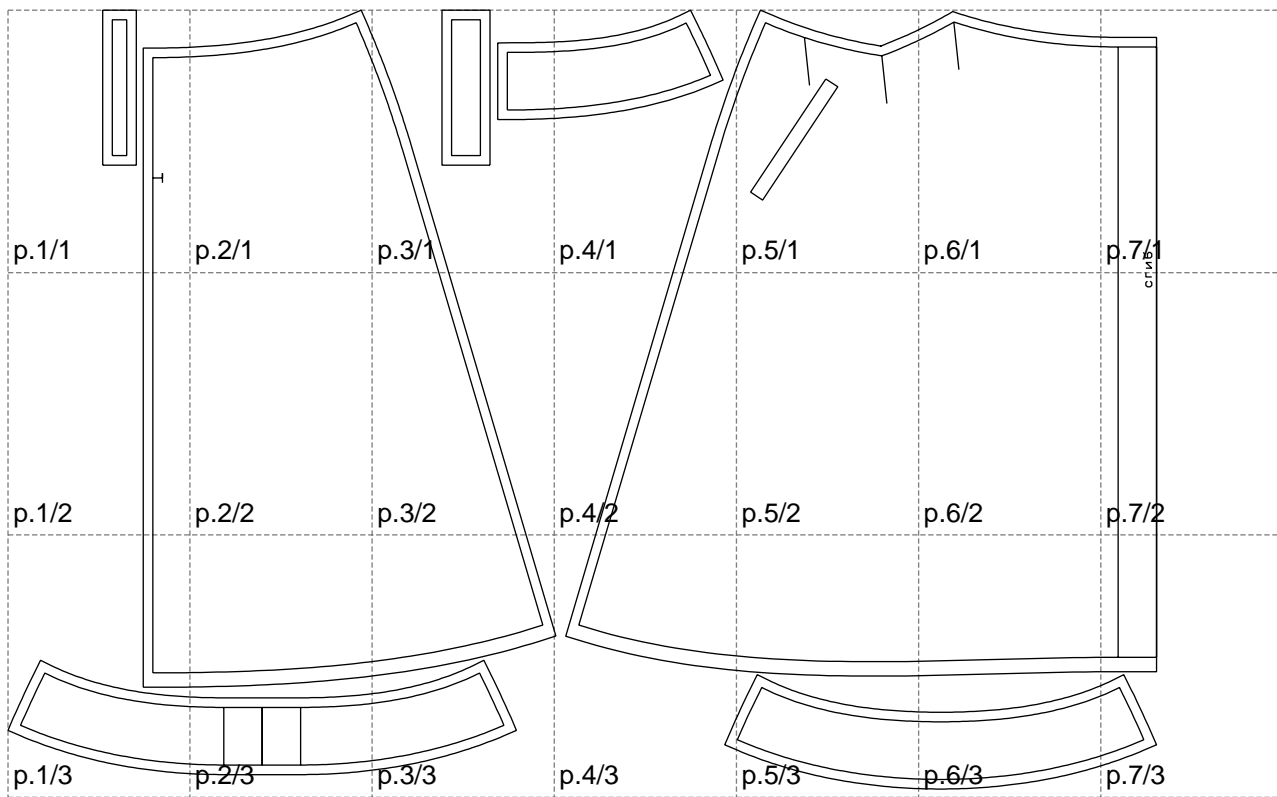

Not for print

Paper size: A4, size:1196.91 x811.51 mm

# Example

size:1499.00 x1399.12 mm

Maneken =1 ver.0

rz\_1=170

rz\_16=92

rz\_17=78.8

rz\_18=71.8

rz\_19=100

rz\_20=98.1

---

. . . . .  
. . . . .  
. . . . .