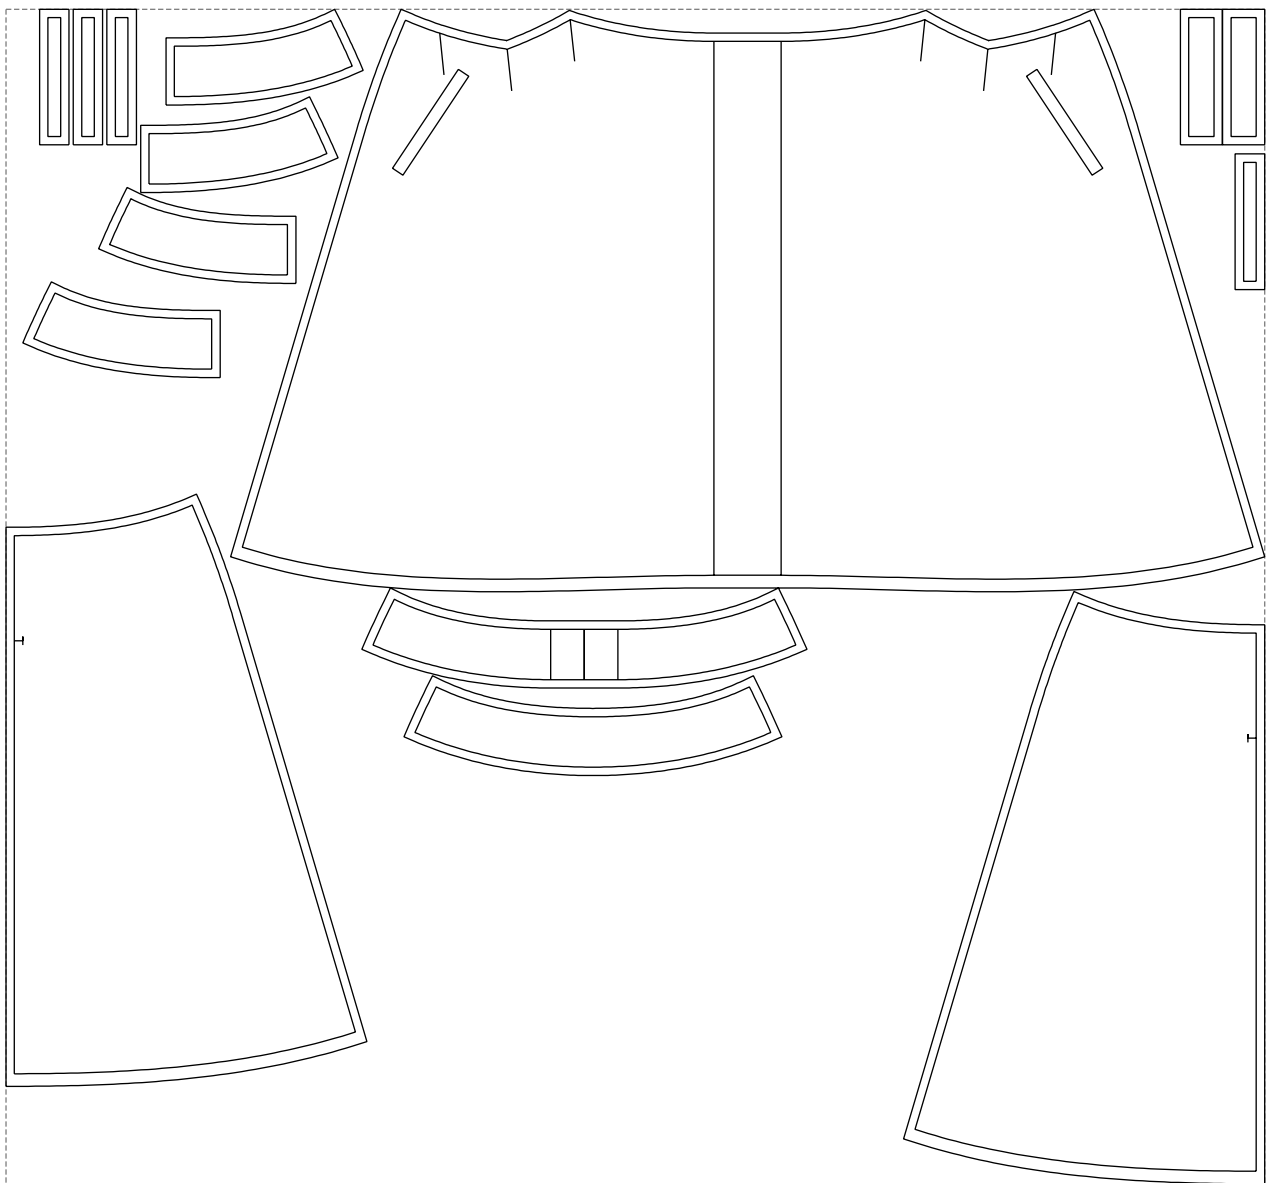

# Example

size:1499.00 x1399.12 mm

Maneken =1 ver.0

rz\_1=170

rz\_16=92

rz\_17=78.8

rz\_18=71.8

rz\_19=100