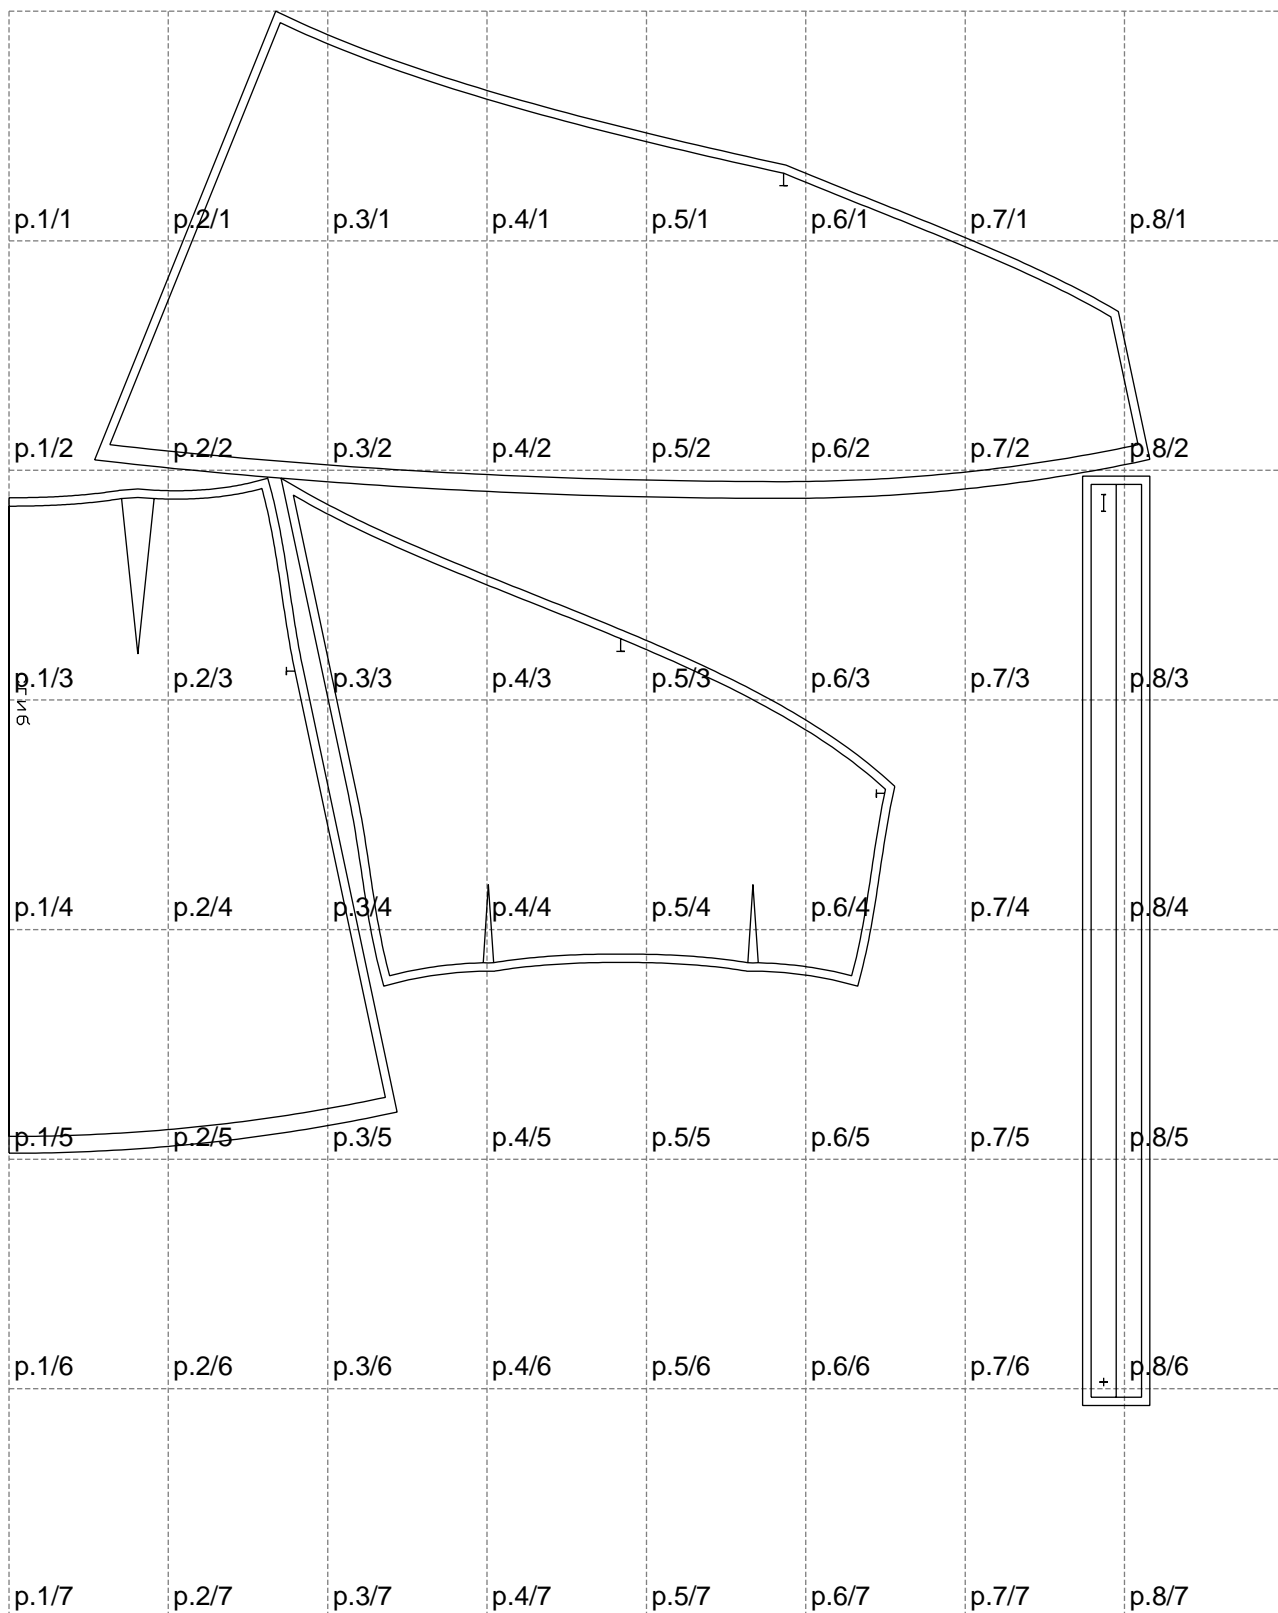

Not for print

Paper size: A4, size:1358.72 x1660.43 mm

# Example

size:1499.00 x1884.85 mm

Maneken =1 ver.0

rz\_1=170

rz\_16=116

rz\_17=100

rz\_18=98.8

rz\_19=124

rz\_20=121

---

. . . . .  
. . . . .  
. . . . .