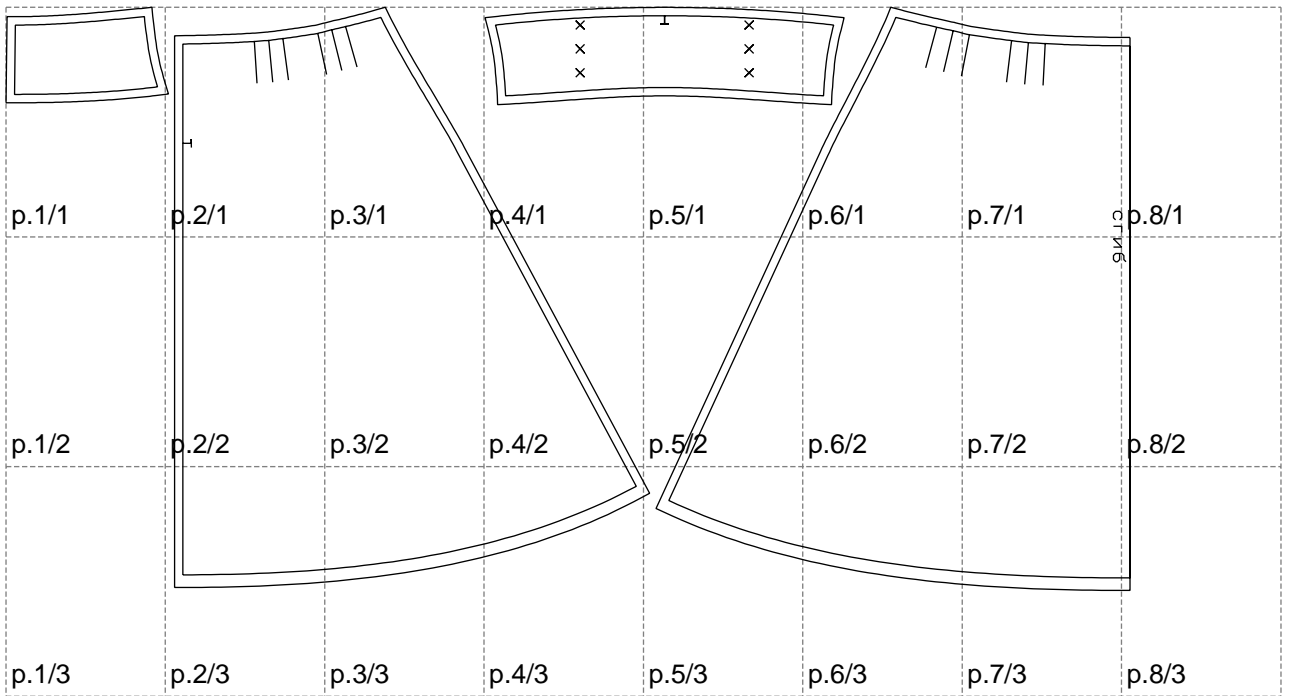

Not for print

Paper size: A4, size:1338.74 x694.35 mm

# Example

size:1499.00 x1366.83 mm

Maneken =1 ver.0

rz\_1=170

rz\_16=88

rz\_17=75.6

rz\_18=67.6

rz\_19=96

rz\_20=94.6

---

. . . . .  
. . . . .  
. . . . .