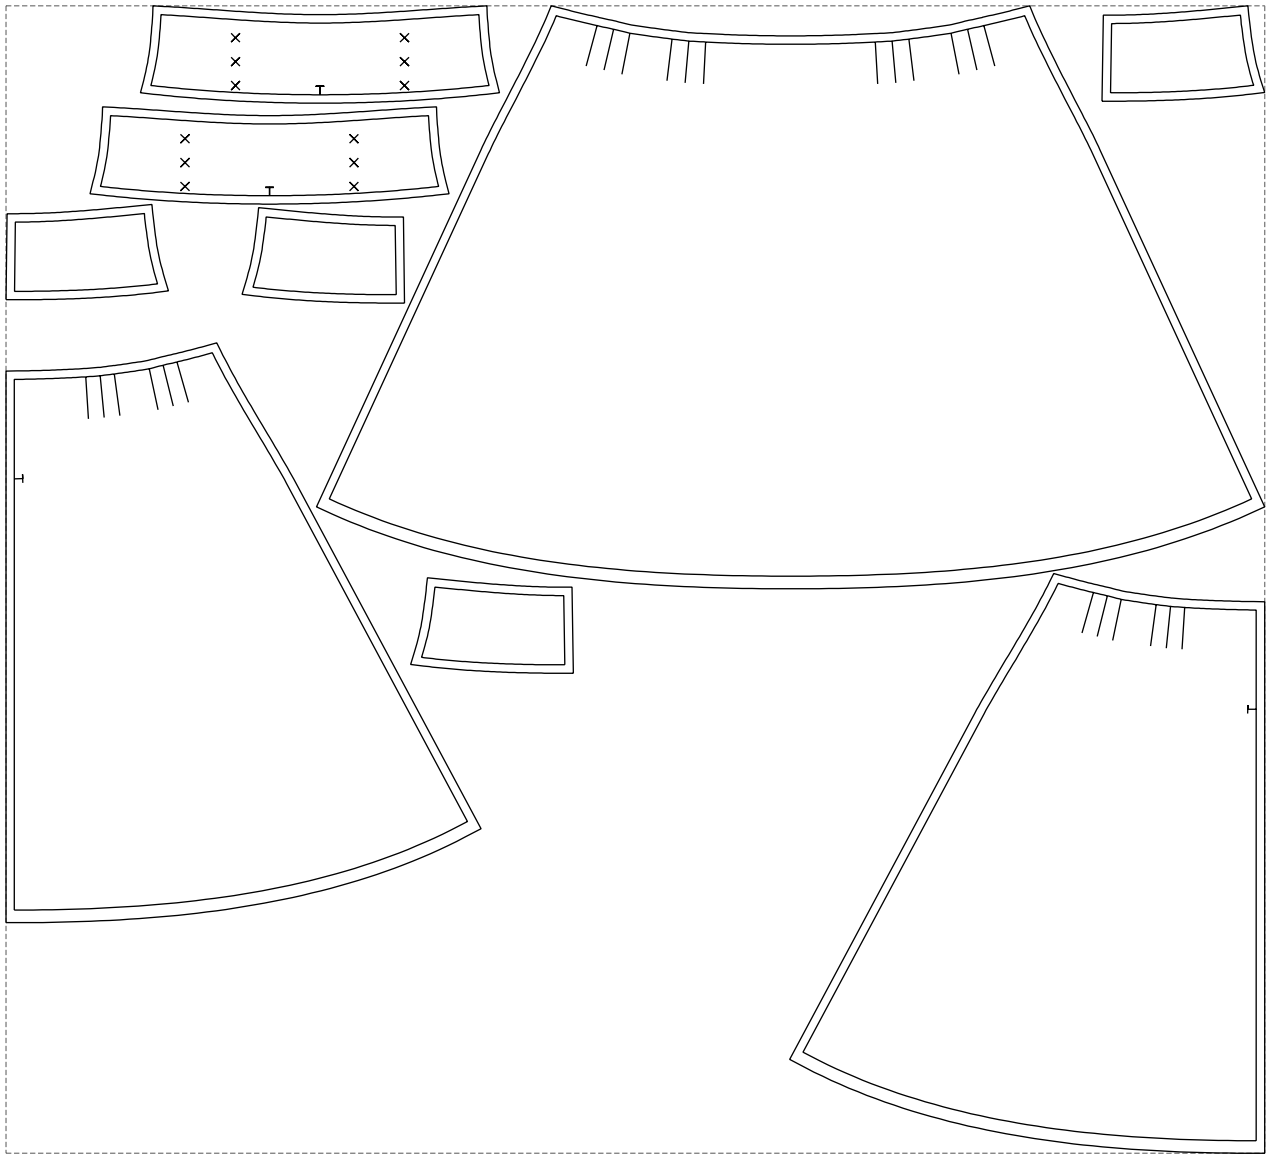

Not for print

Paper size: A4, size:1338.74 x694.35 mm

# Example

size:1499.00 x1366.83 mm

Maneken =1 ver.0

rz\_1=170

rz\_16=88

rz\_17=75.6

rz\_18=67.6

rz\_19=96