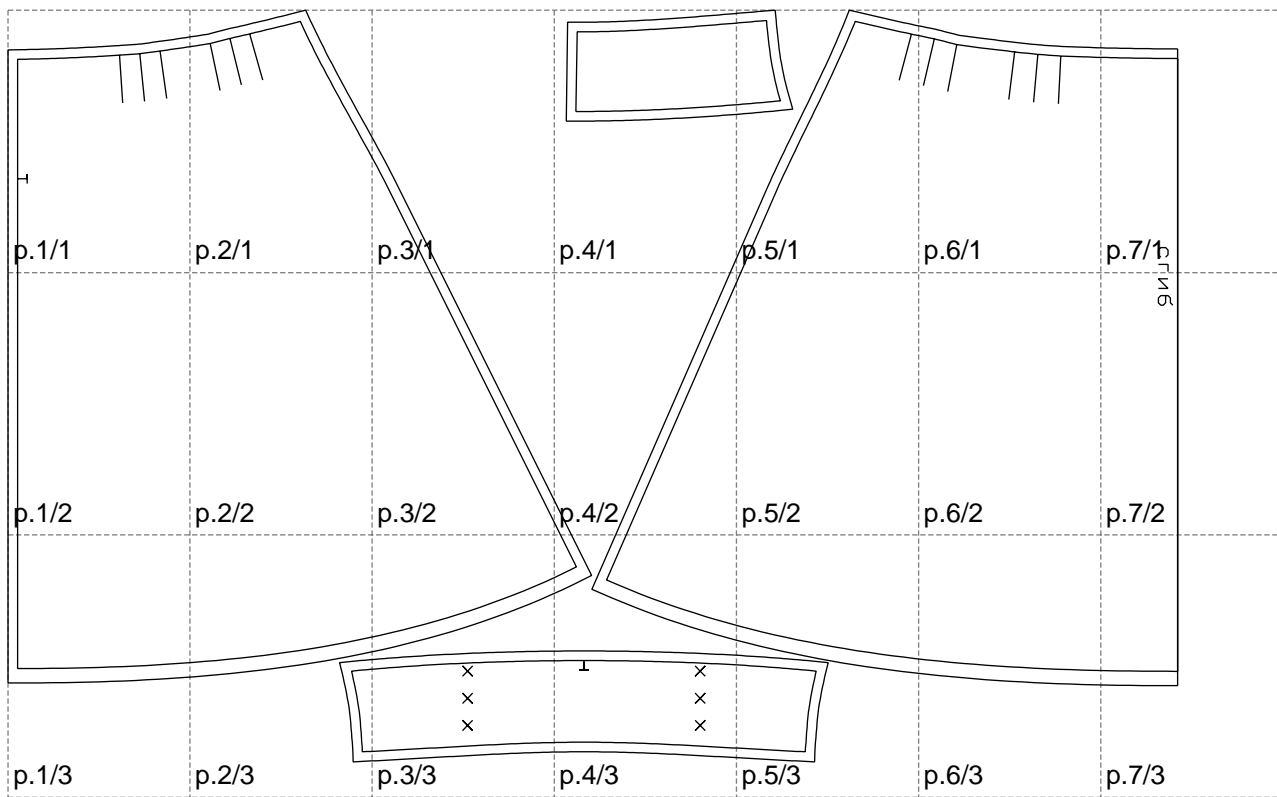

Not for print

Paper size: A4, size:1218.81 x783.19 mm

# Example

size:1499.00 x1389.32 mm

Maneken =1 ver.0

rz\_1=170

rz\_16=104

rz\_17=88.9

rz\_18=84.4

rz\_19=112

rz\_20=109.3

---

. . . . .  
. . . . .  
. . . . .