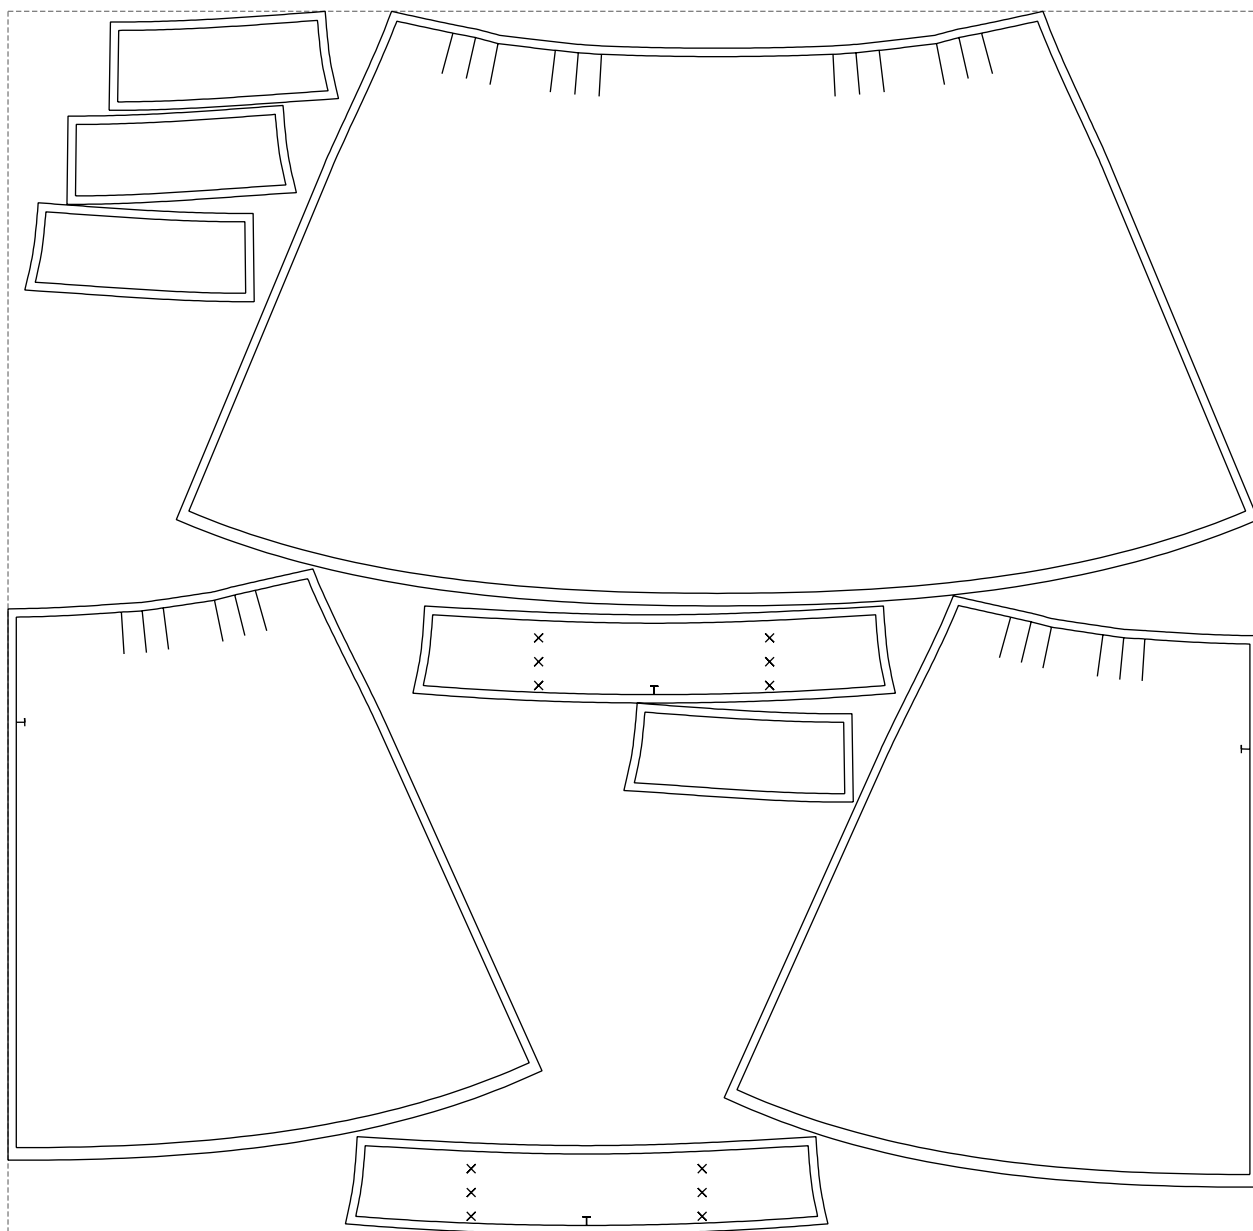

Not for print

Paper size: A4, size:1288.57 x787.85 mm

# Example

size:1488.97 x1456.15 mm

Maneken =1 ver.0

rz\_1=170

rz\_16=116

rz\_17=100

rz\_18=98.8

rz\_19=124