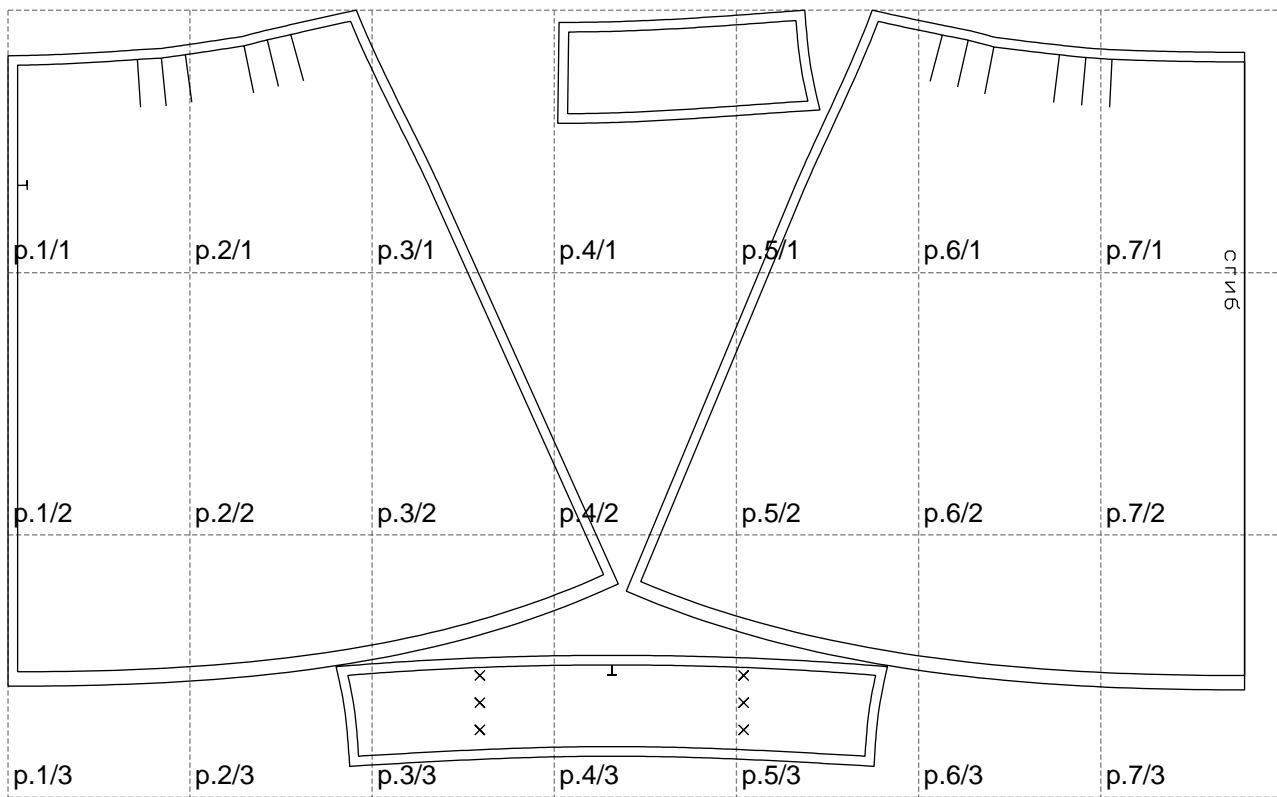

Not for print

Paper size: A4, size:1288.57 x787.85 mm

# Example

size:1488.97 x1456.15 mm

Maneken =1 ver.0

rz\_1=170

rz\_16=116

rz\_17=100

rz\_18=98.8

rz\_19=124

rz\_20=121

---

. . . . .  
. . . . .  
. . . . .