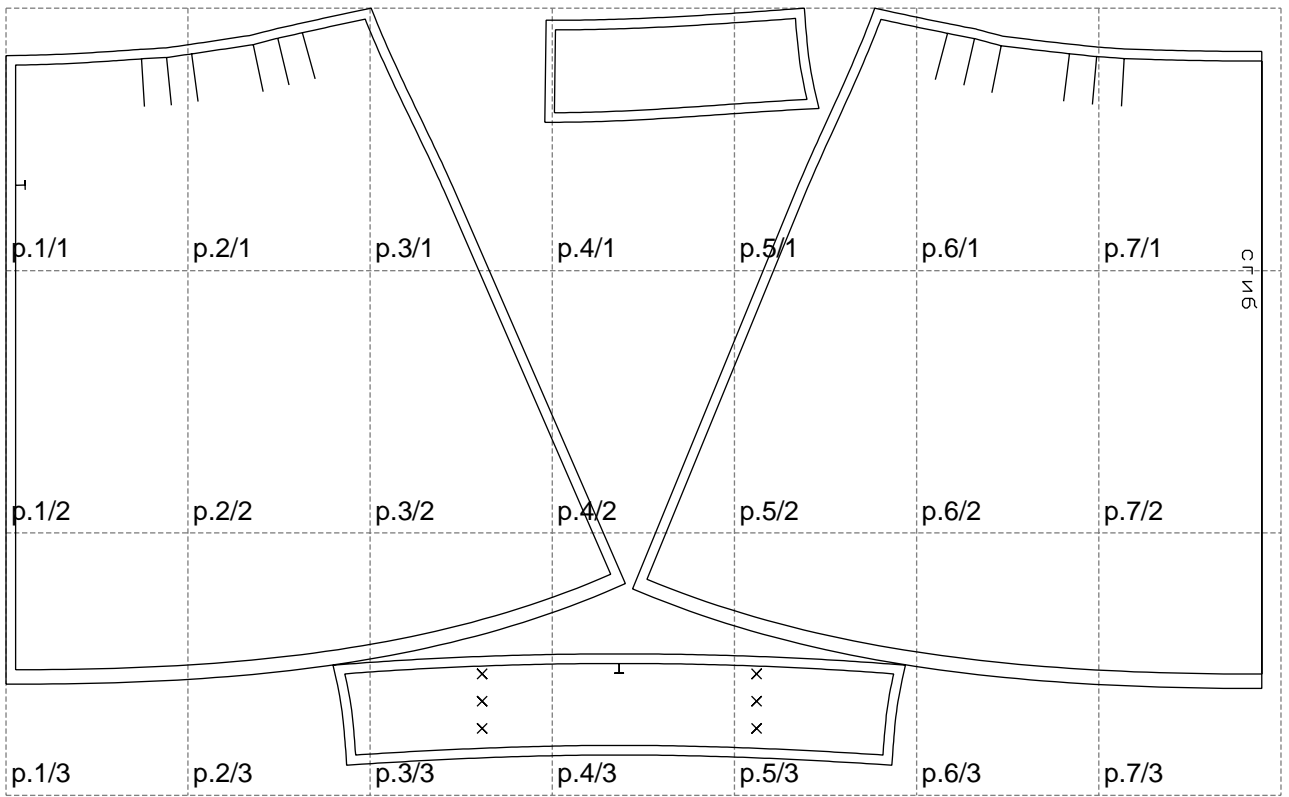

Not for print

Paper size: A4, size:1308.58 x788.75 mm

# Example

size:1488.96 x1576.77 mm

Maneken =1 ver.0

rz\_1=170

rz\_16=120

rz\_17=104

rz\_18=103.6

rz\_19=128

rz\_20=125.1

---

. . . . .  
. . . . .  
. . . . .