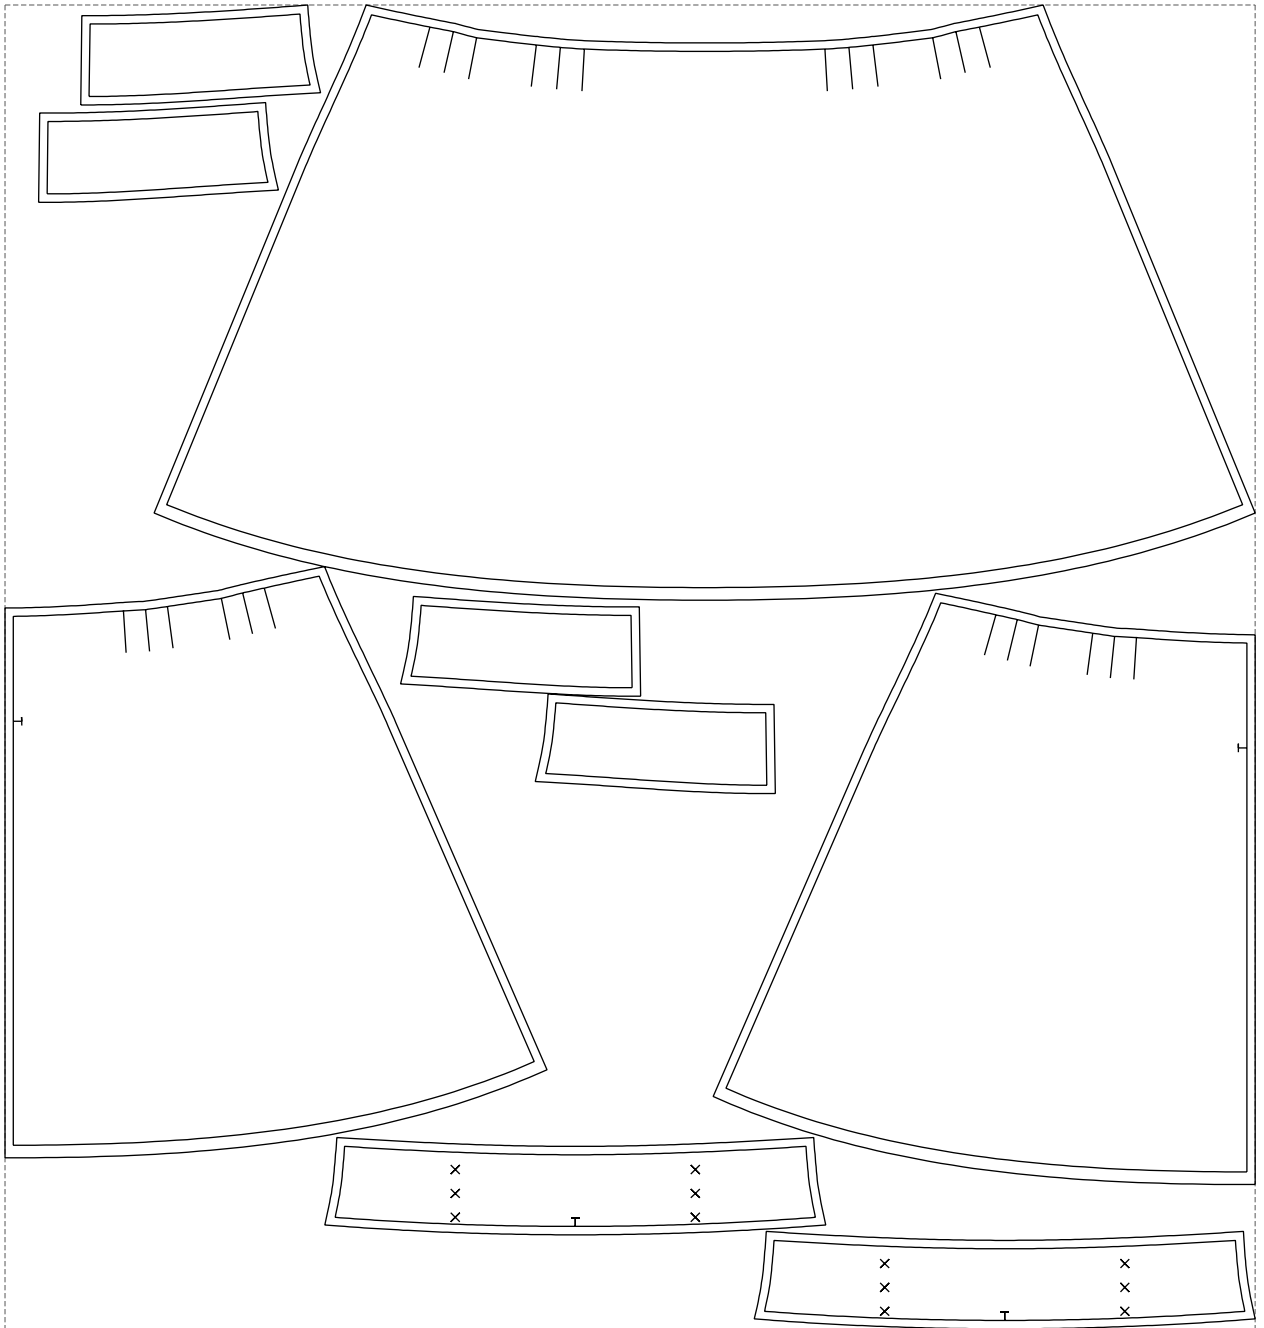

Not for print

Paper size: A4, size:1308.58 x788.75 mm

# Example

size:1488.96 x1576.77 mm

Maneken =1 ver.0

rz\_1=170

rz\_16=120

rz\_17=104

rz\_18=103.6

rz\_19=128

rz\_20=125.1

---

. . . . .  
. . . . .  
. . . . .