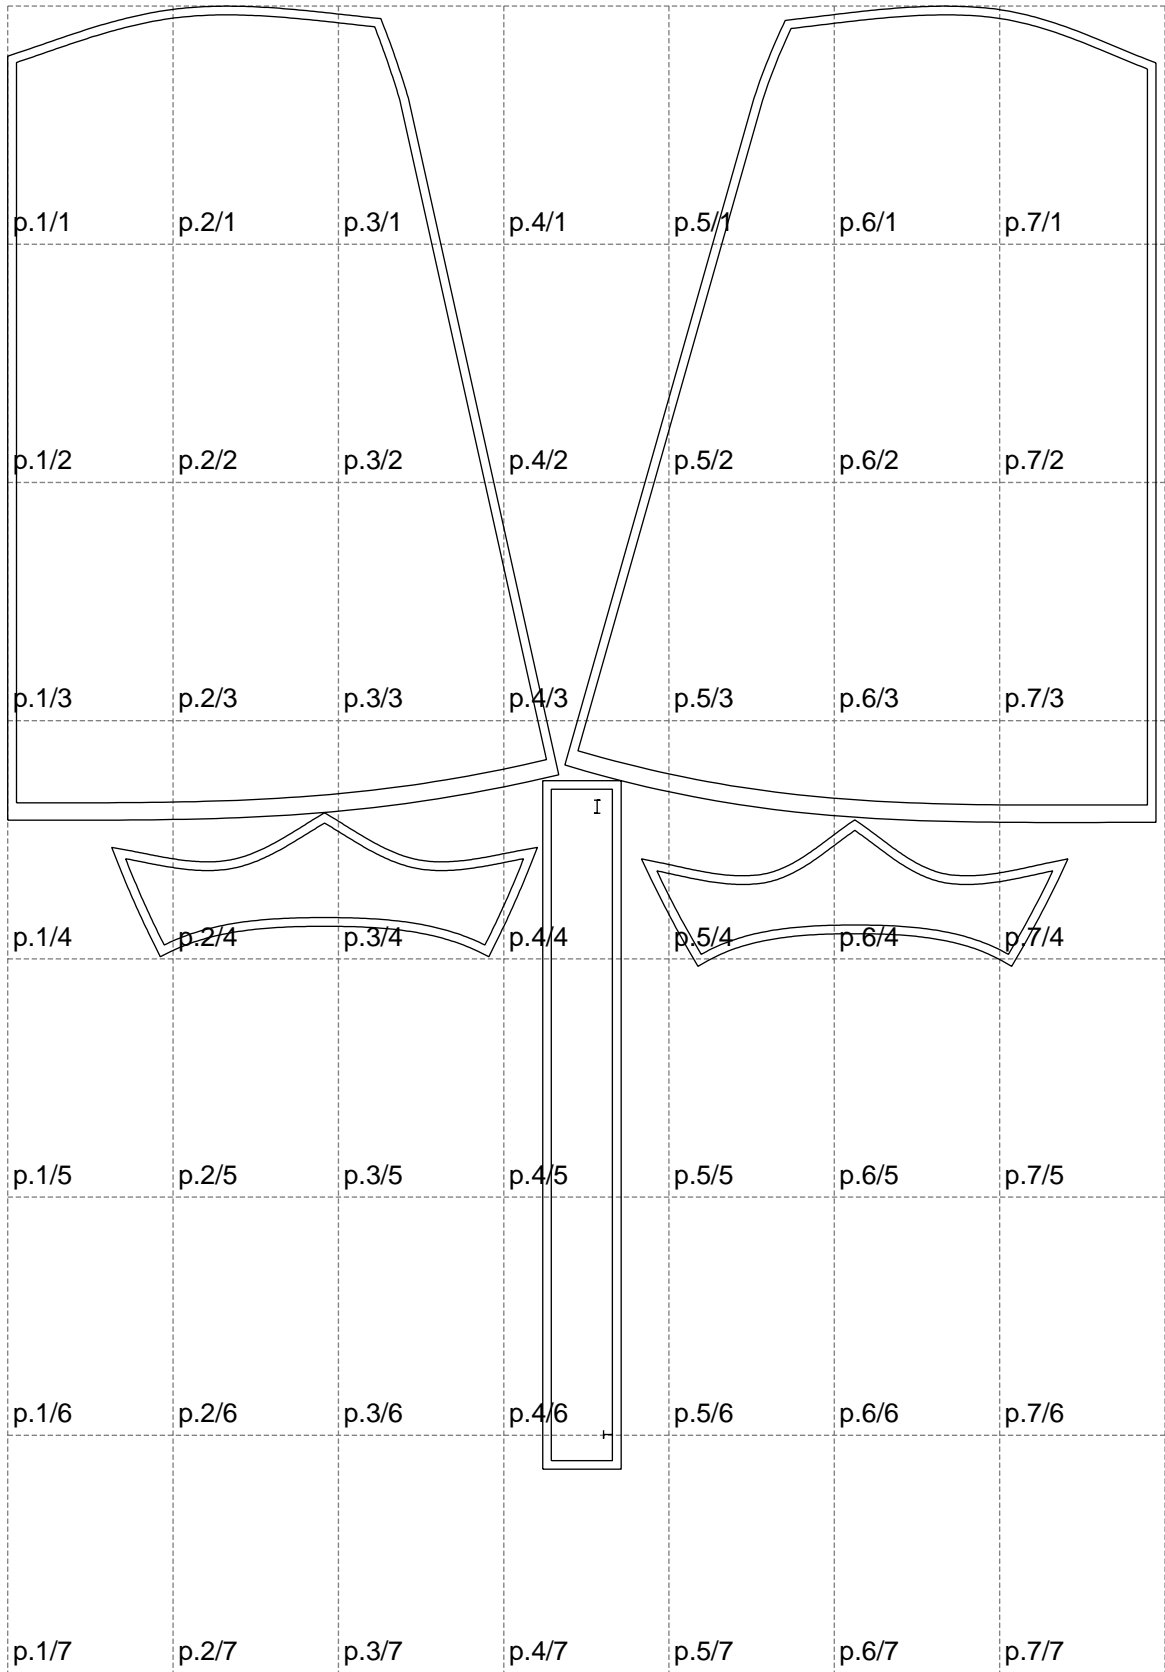

Not for print

Paper size: A4, size:1318.31 x1679.58 mm

Example

size:1458.74 x2738.05 mm

Maneken =1 ver.0

rz_1=170

rz_16=88

rz_17=75.6

rz_18=67.6

rz_19=96

rz_20=94.6

.
.
.