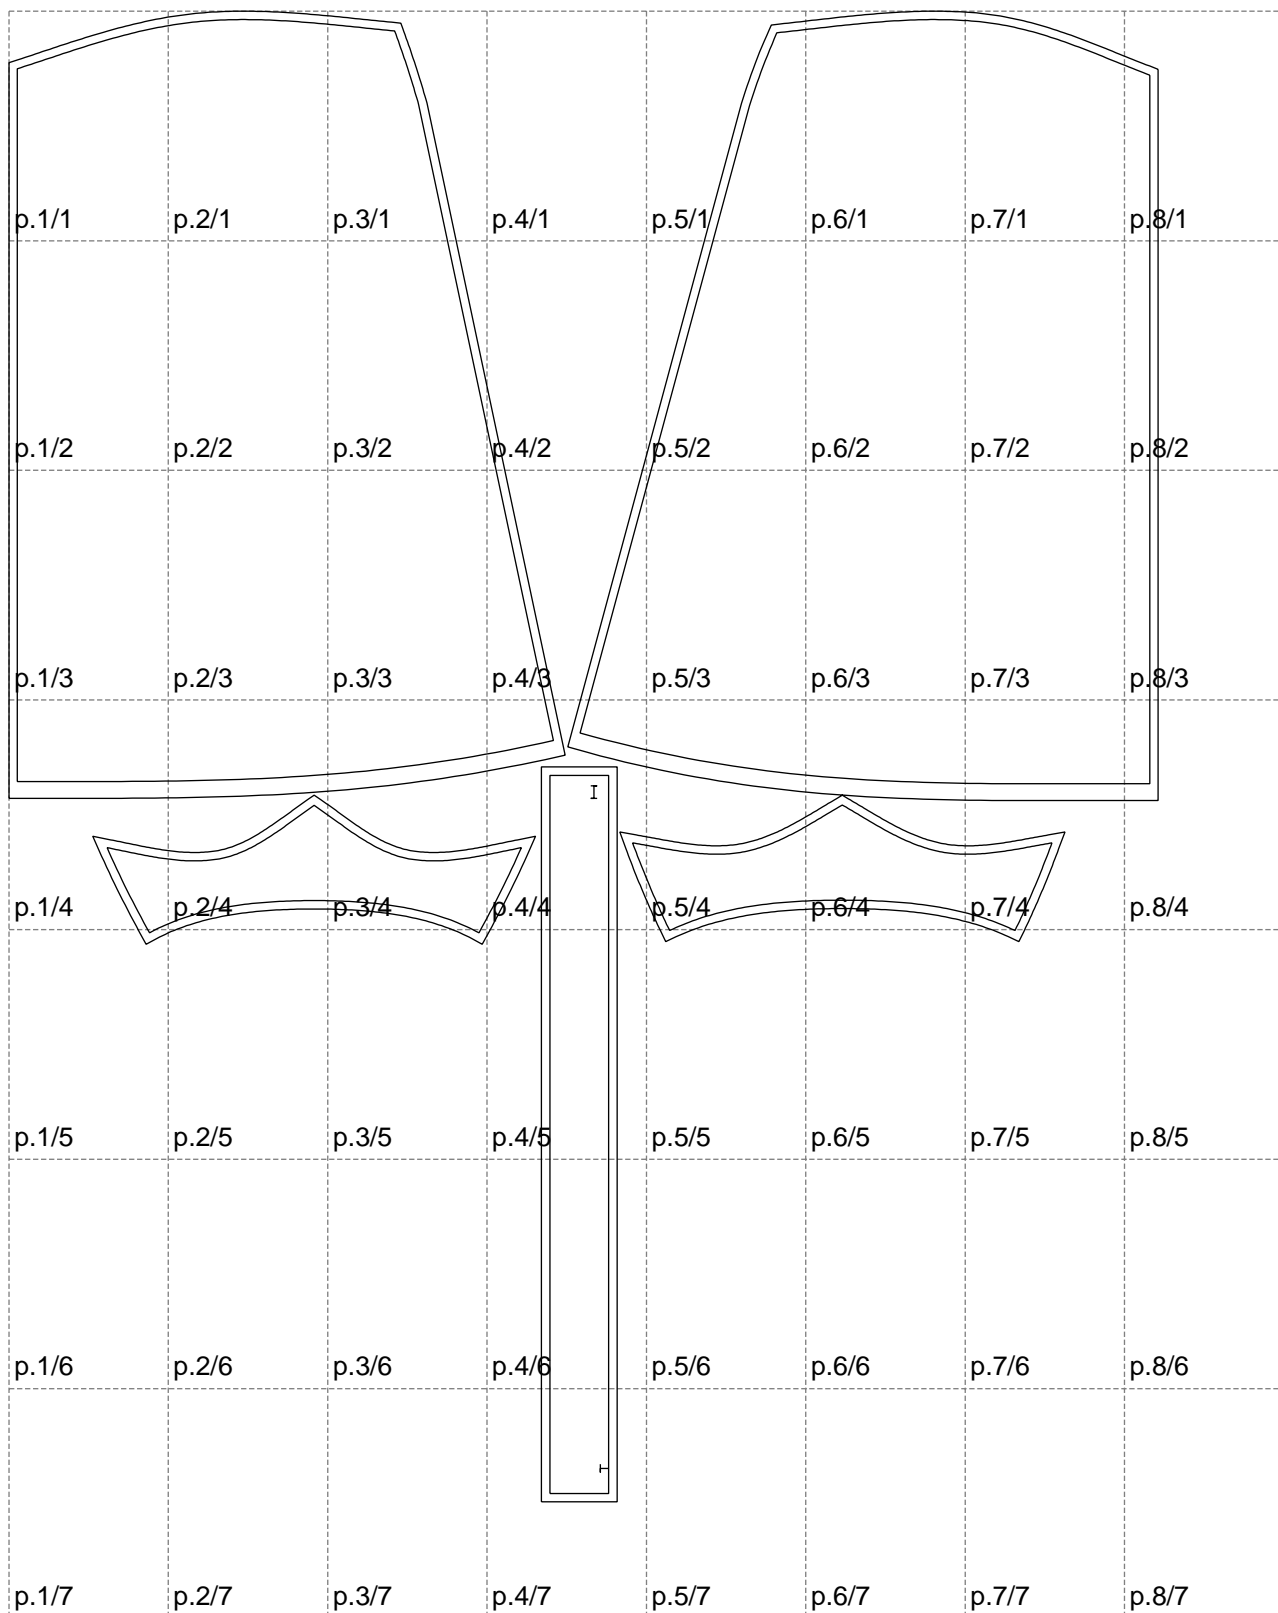

Not for print

Paper size: A4, size:1368.72 x1775.17 mm

# Example

size:1499.00 x2750.78 mm

Maneken =1 ver.0

rz\_1=170

rz\_16=96

rz\_17=82

rz\_18=76

rz\_19=104

rz\_20=101.8

---

. . . . .  
. . . . .  
. . . . .