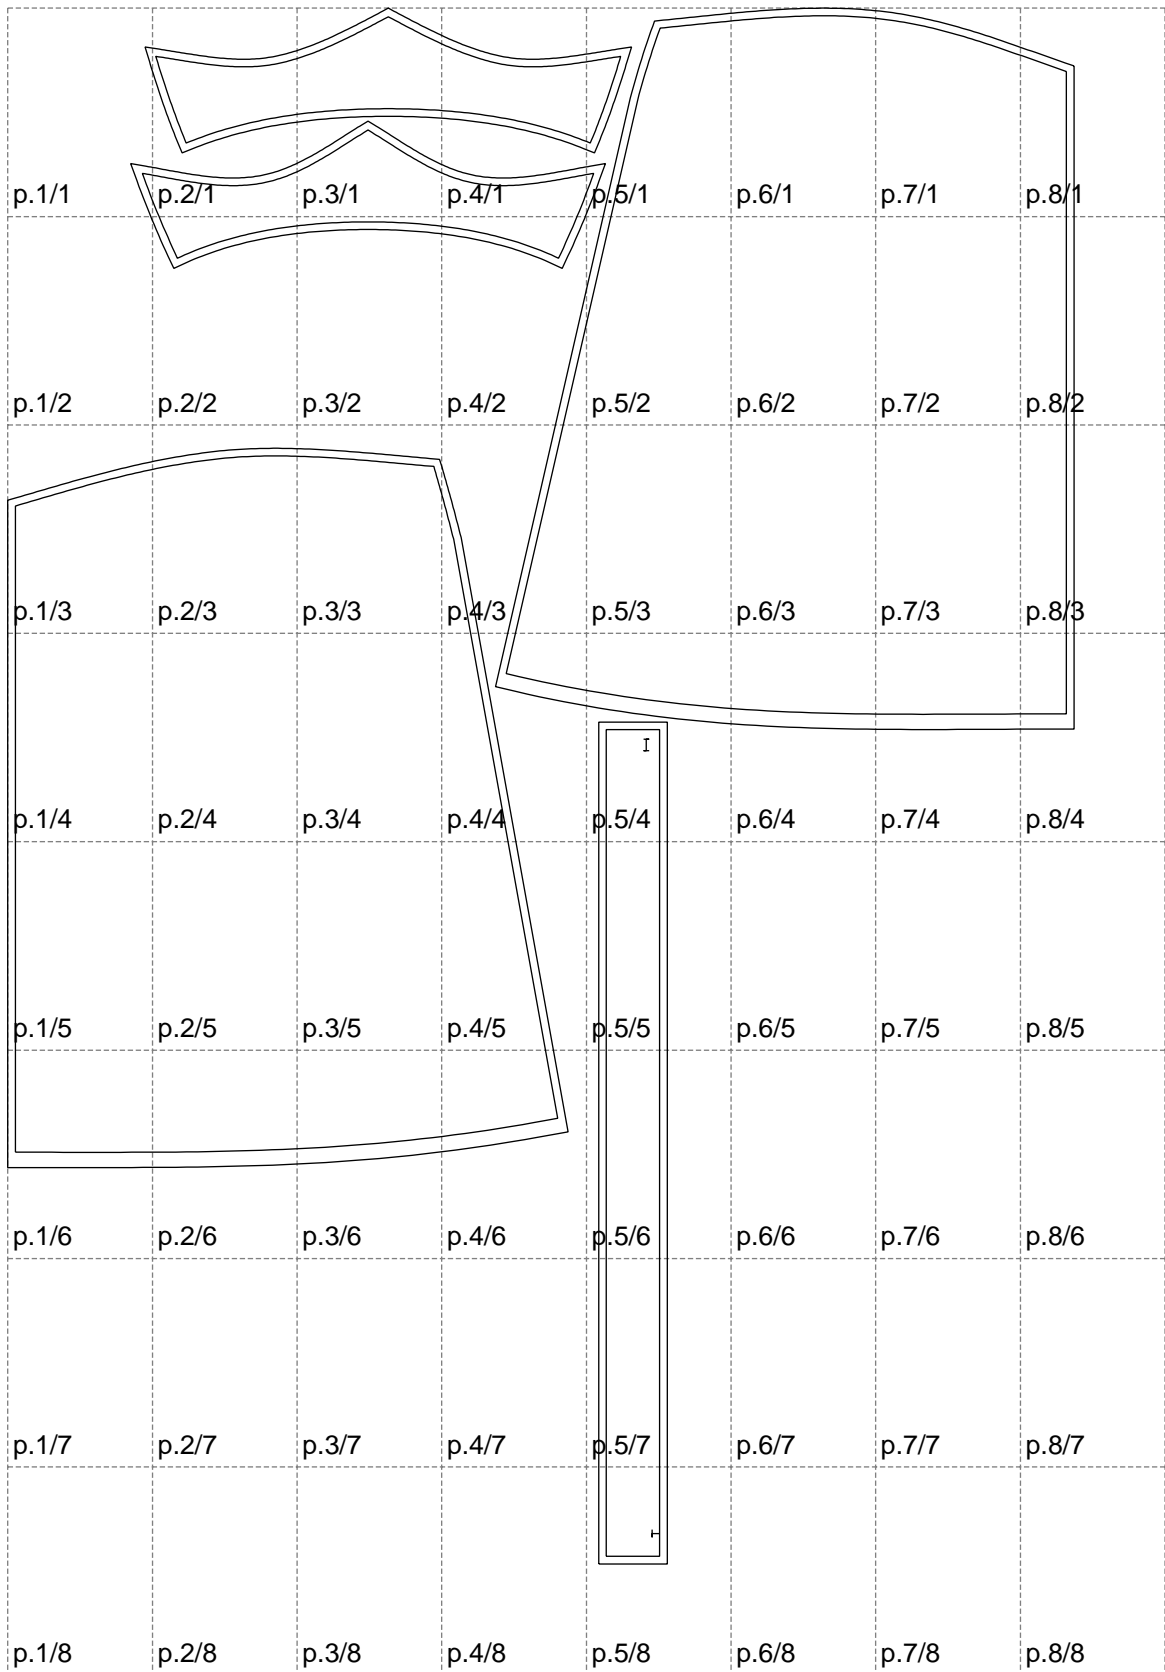

Not for print

Paper size: A4, size:1399.00 x2041.07 mm

# Example

size:1499.00 x2715.15 mm

Maneken =1 ver.0

rz\_1=170

rz\_16=116

rz\_17=100

rz\_18=98.8

rz\_19=124

rz\_20=121

---

. . . . .  
. . . . .  
. . . . .