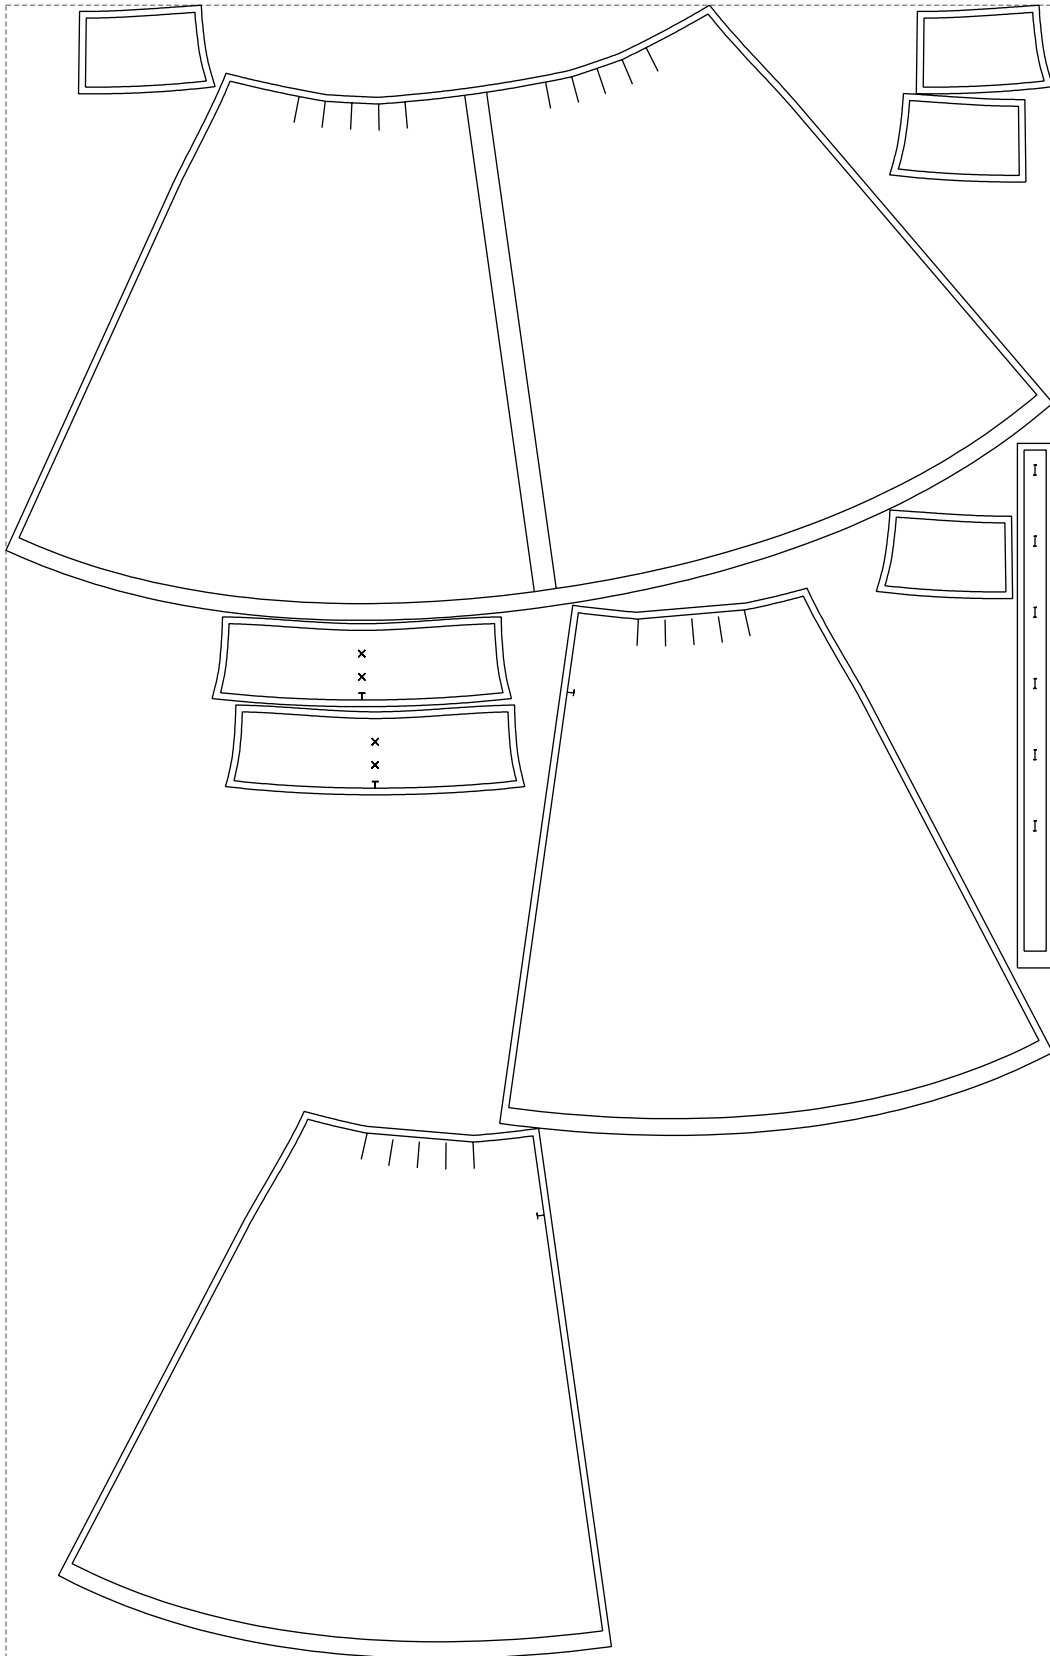

Not for print

Paper size: A4, size:1388.86 x1598.82 mm

# Example

size:1567.51 x2476.23 mm

Maneken =1 ver.0

rz\_1=170

rz\_16=92

rz\_17=78.8

rz\_18=71.8

rz\_19=100

rz\_20=98.1

---

. . . . .  
. . . . .  
. . . . .