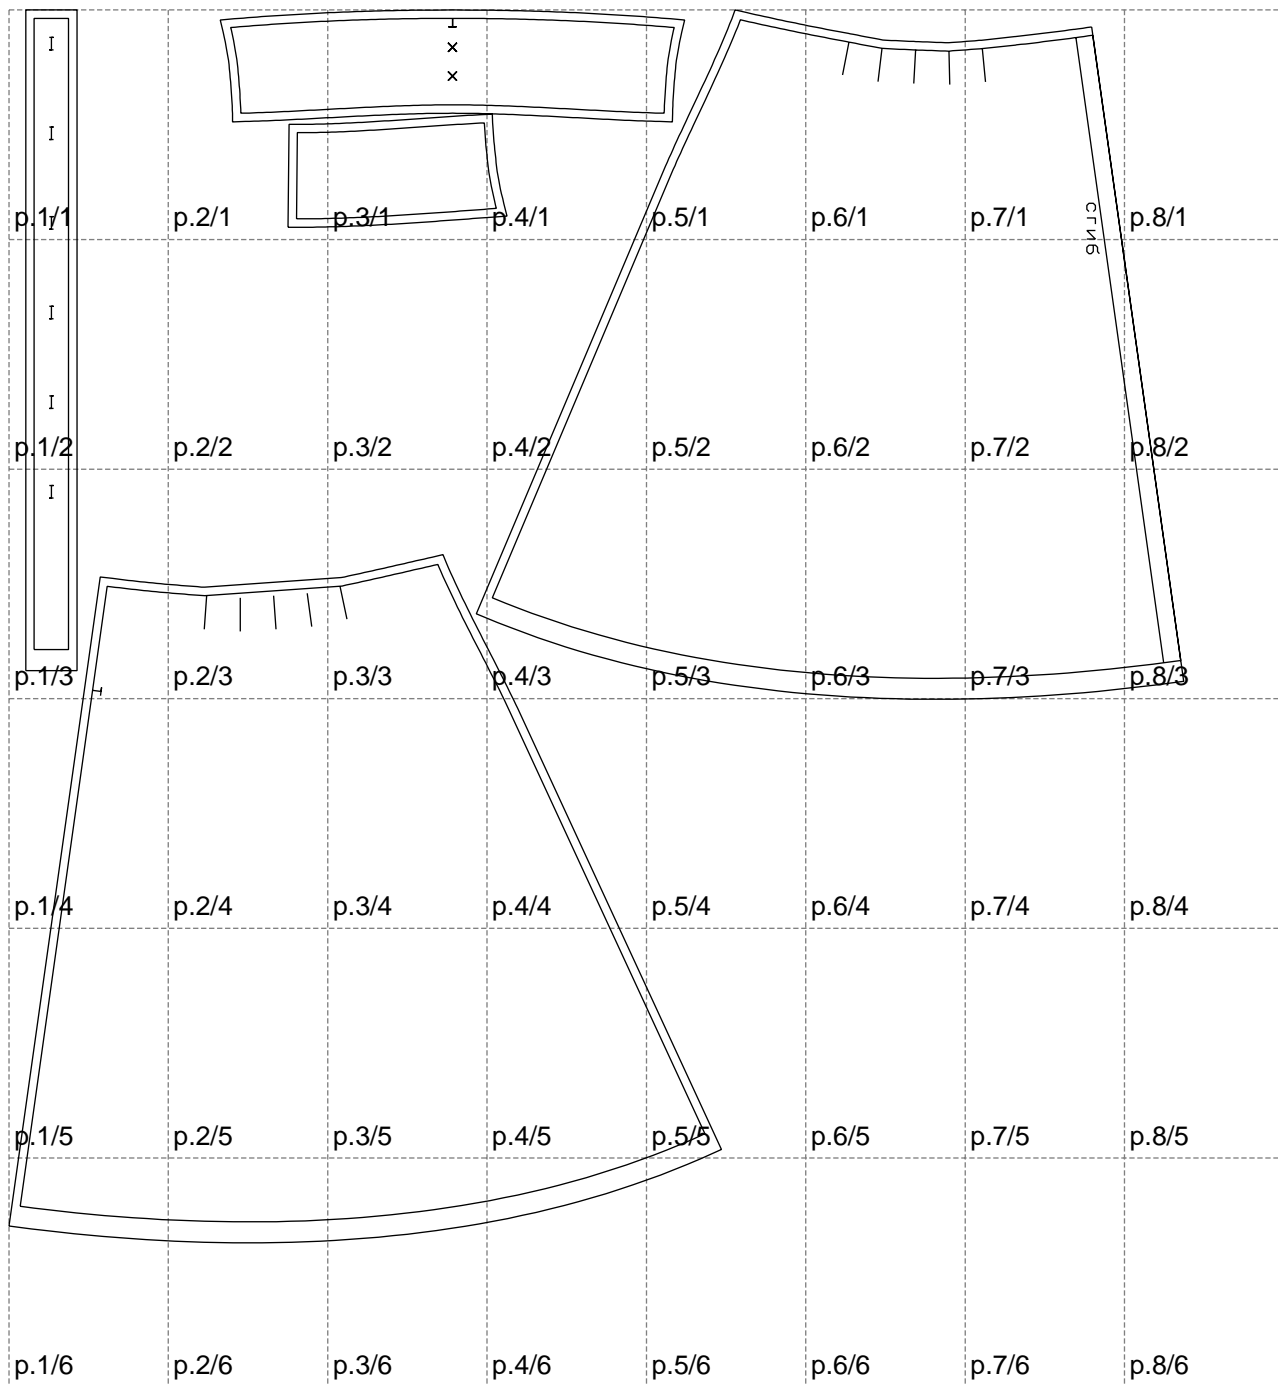

Not for print

Paper size: A4, size:1399.00 x1468.13 mm

# Example

size:1629.72 x2487.94 mm

Maneken =1 ver.0

rz\_1=170

rz\_16=112

rz\_17=96.2

rz\_18=94

rz\_19=120

rz\_20=117

---

. . . . .  
. . . . .  
. . . . .