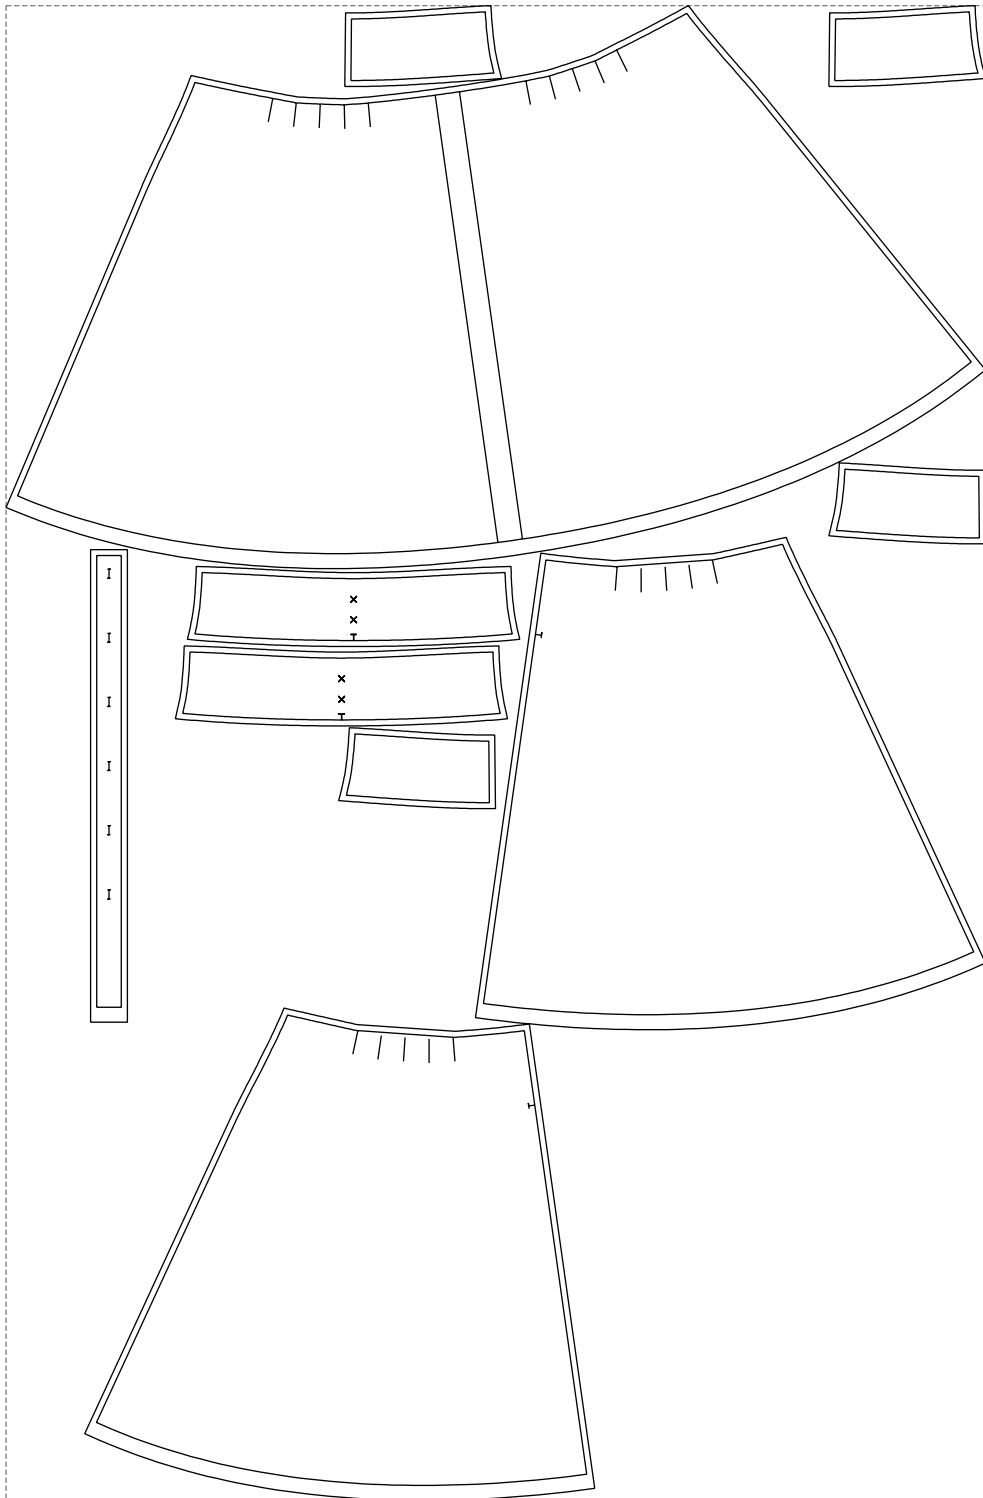

Not for print

Paper size: A4, size:1399.00 x1468.13 mm

# Example

size:1629.72 x2487.94 mm

Maneken =1 ver.0

rz\_1=170

rz\_16=112

rz\_17=96.2

rz\_18=94

rz\_19=120