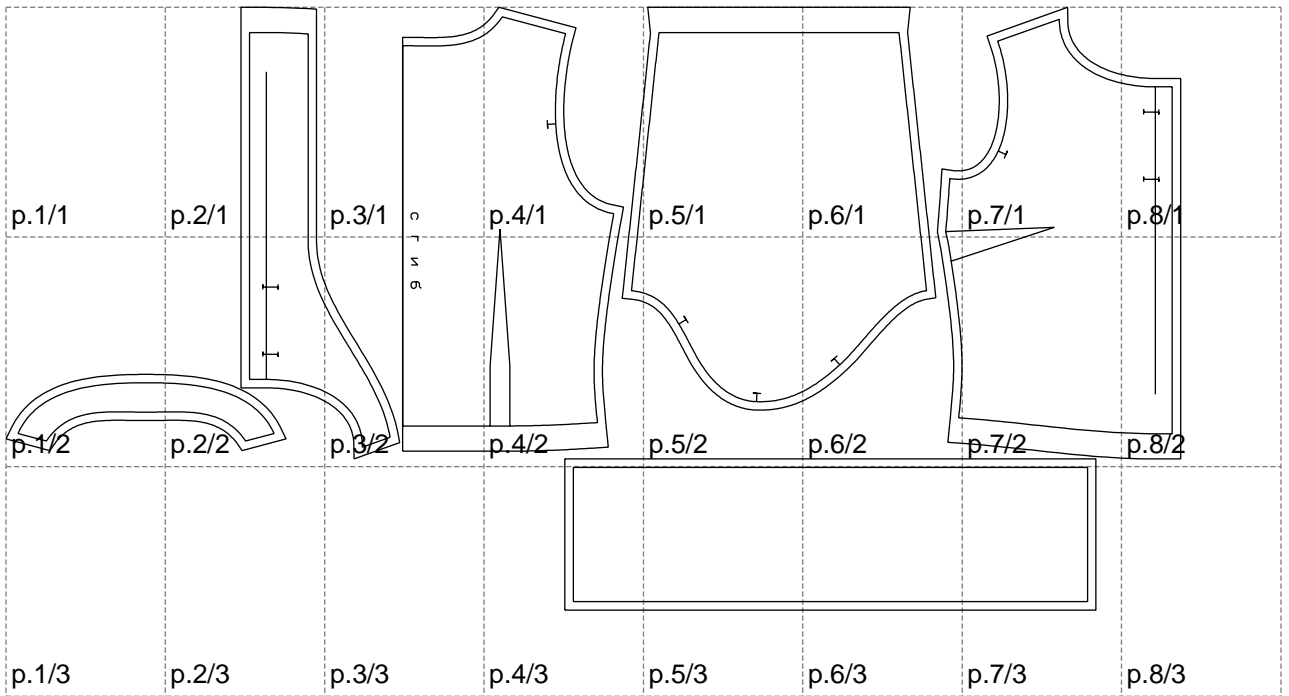

Not for print

Paper size: A4, size:1399.00 x717.72 mm

# Example

size:1499.00 x1190.45 mm

Maneken =1 ver.0

rz\_1=170

rz\_16=88

rz\_17=75.6

rz\_18=67.6

rz\_19=96

rz\_20=94.6

---

. . . . .  
. . . . .  
. . . . .