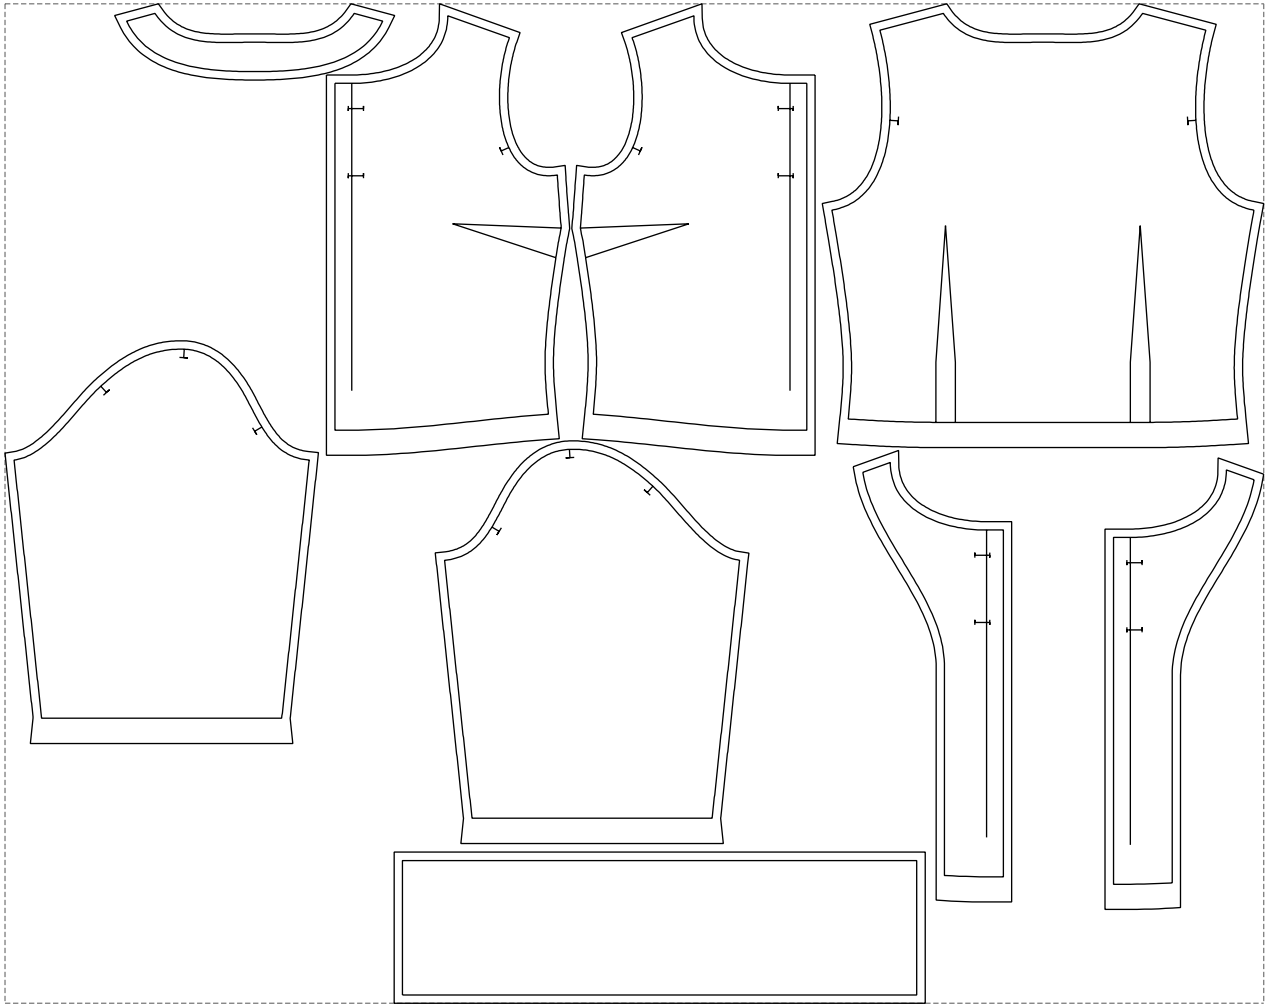

# Example

size:1499.00 x1190.45 mm

Maneken =1 ver.0

rz\_1=170

rz\_16=88

rz\_17=75.6

rz\_18=67.6

rz\_19=96