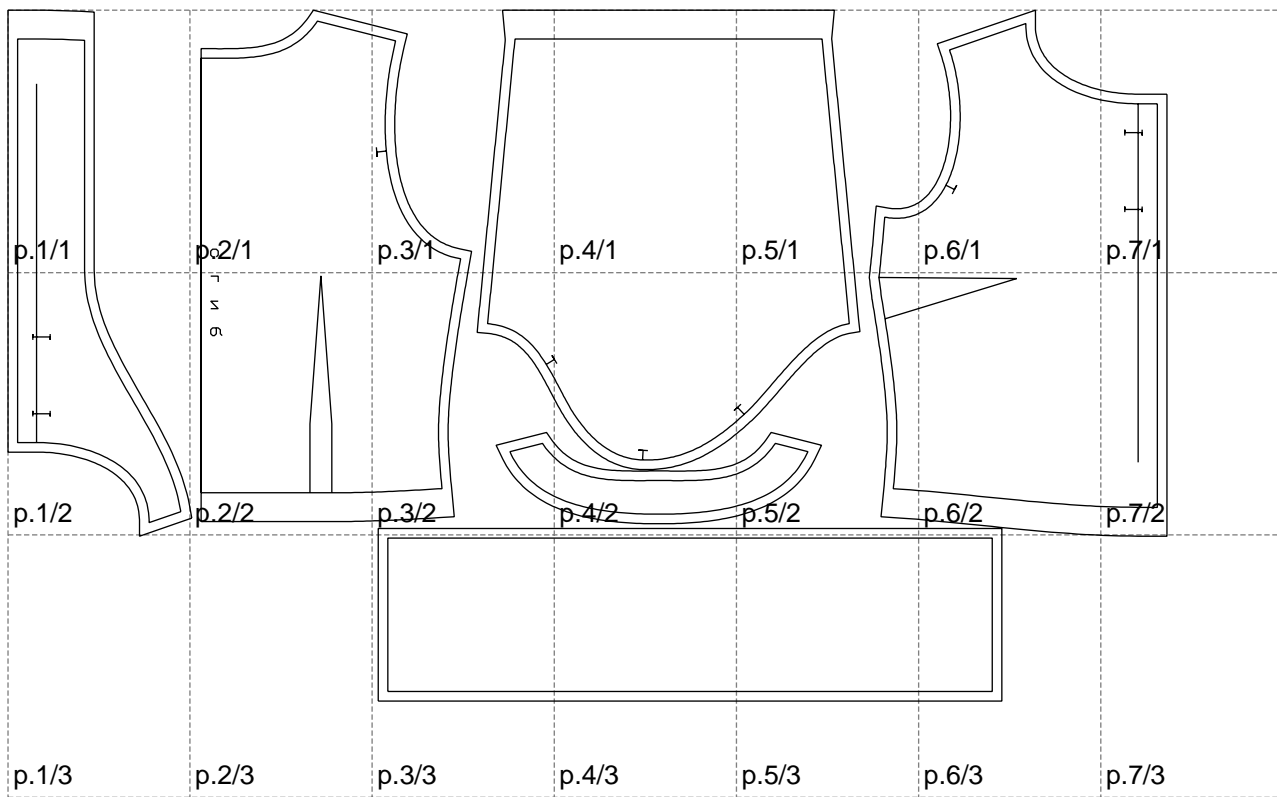

Not for print

Paper size: A4, size:1207.82 x720.01 mm

# Example

size:1499.00 x1196.06 mm

Maneken =1 ver.0

rz\_1=170

rz\_16=96

rz\_17=82

rz\_18=76

rz\_19=104

rz\_20=101.8

---

. . . . .  
. . . . .  
. . . . .