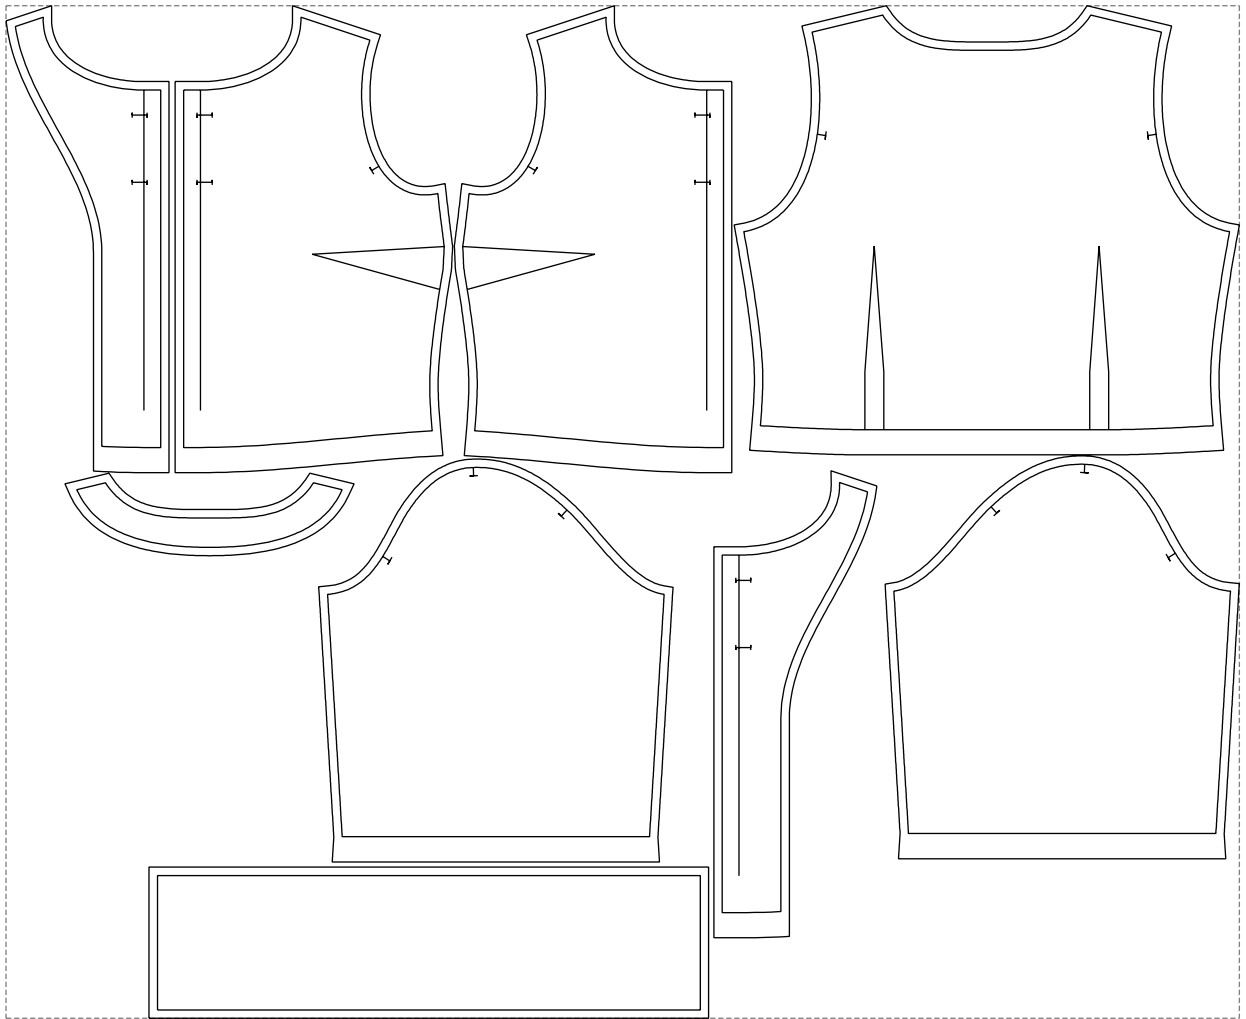

Not for print

Paper size: A4, size:1258.45 x720.28 mm

Example

size:1468.89 x1206.23 mm

Maneken =1 ver.0

rz_1=170

rz_16=104

rz_17=88.9

rz_18=84.4

rz_19=112

rz_20=109.3

.
.
.