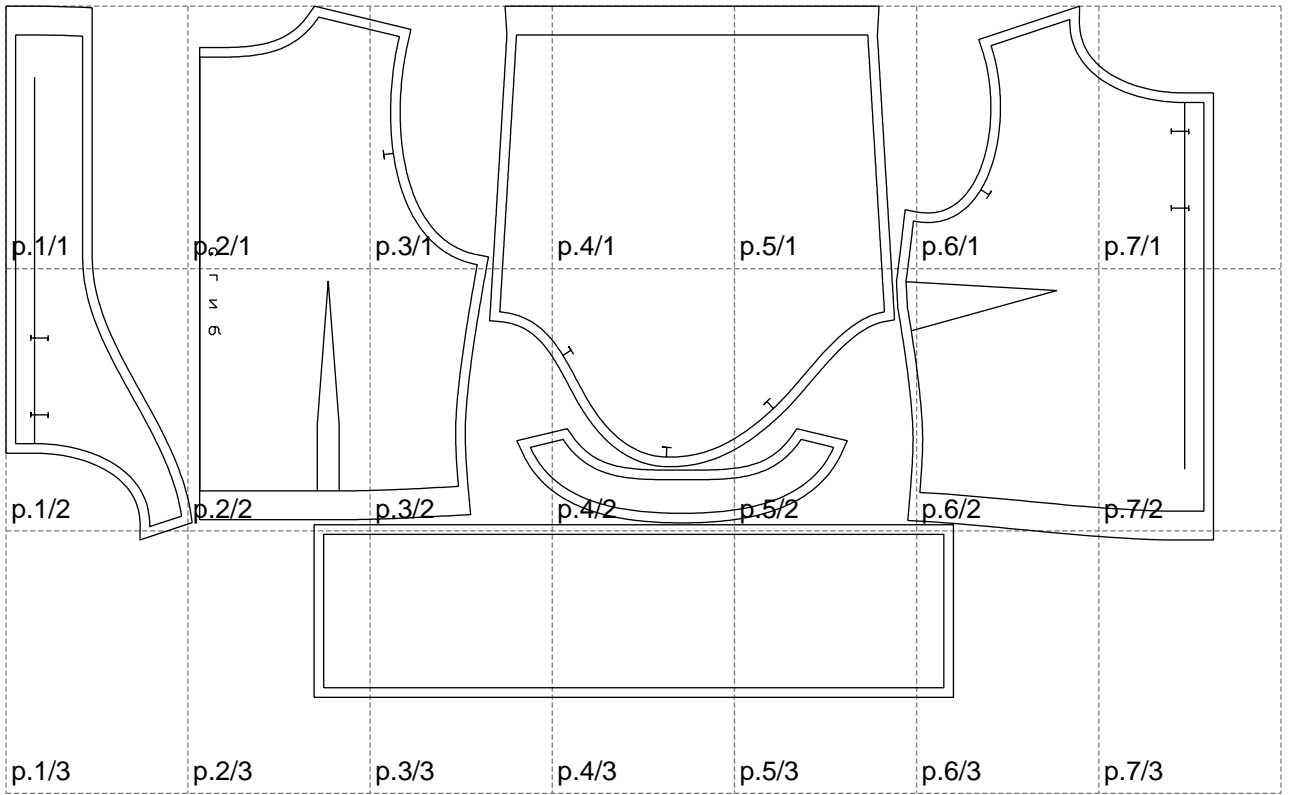

Not for print

Paper size: A4, size:1258.45 x720.28 mm

Example

size:1468.89 x1206.23 mm

Maneken =1 ver.0

rz_1=170

rz_16=104

rz_17=88.9

rz_18=84.4

rz_19=112

rz_20=109.3

.
.
.