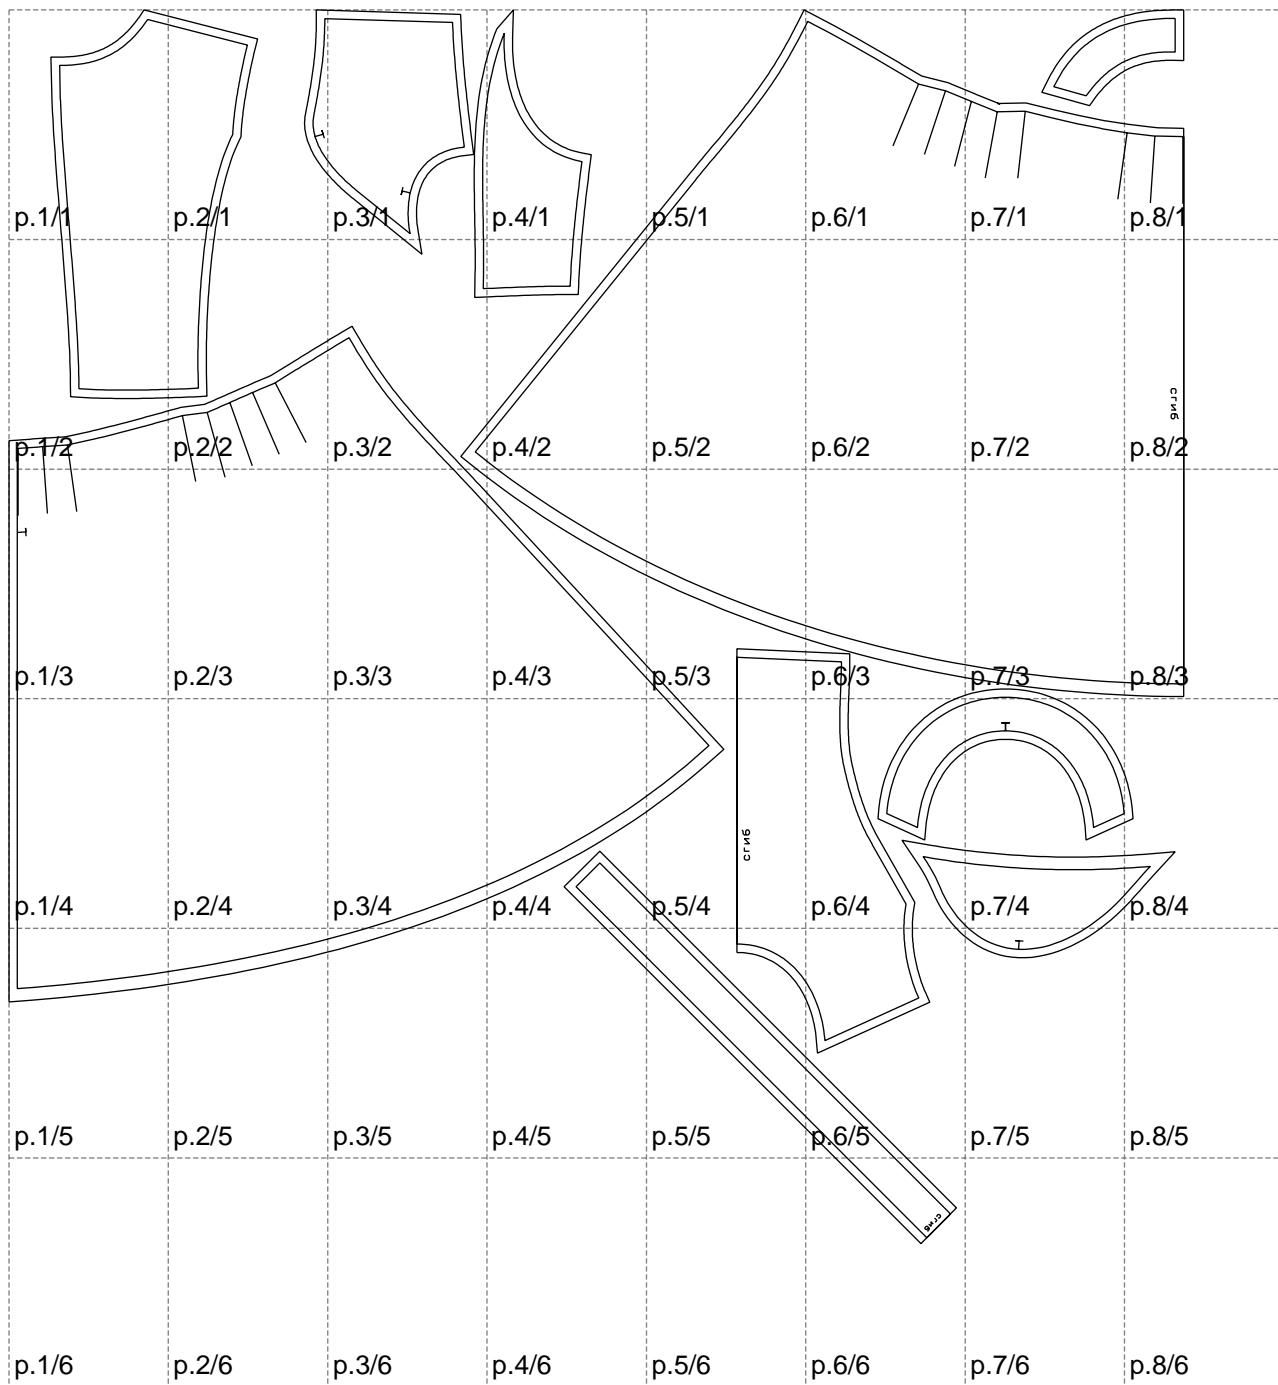

Not for print

Paper size: A4, size:1399.00 x1469.01 mm

# Example

size:1721.42 x2914.39 mm

Maneken =1 ver.0

rz\_1=170

rz\_16=112

rz\_17=96.2

rz\_18=94

rz\_19=120

rz\_20=117

---

. . . . .  
. . . . .  
. . . . .