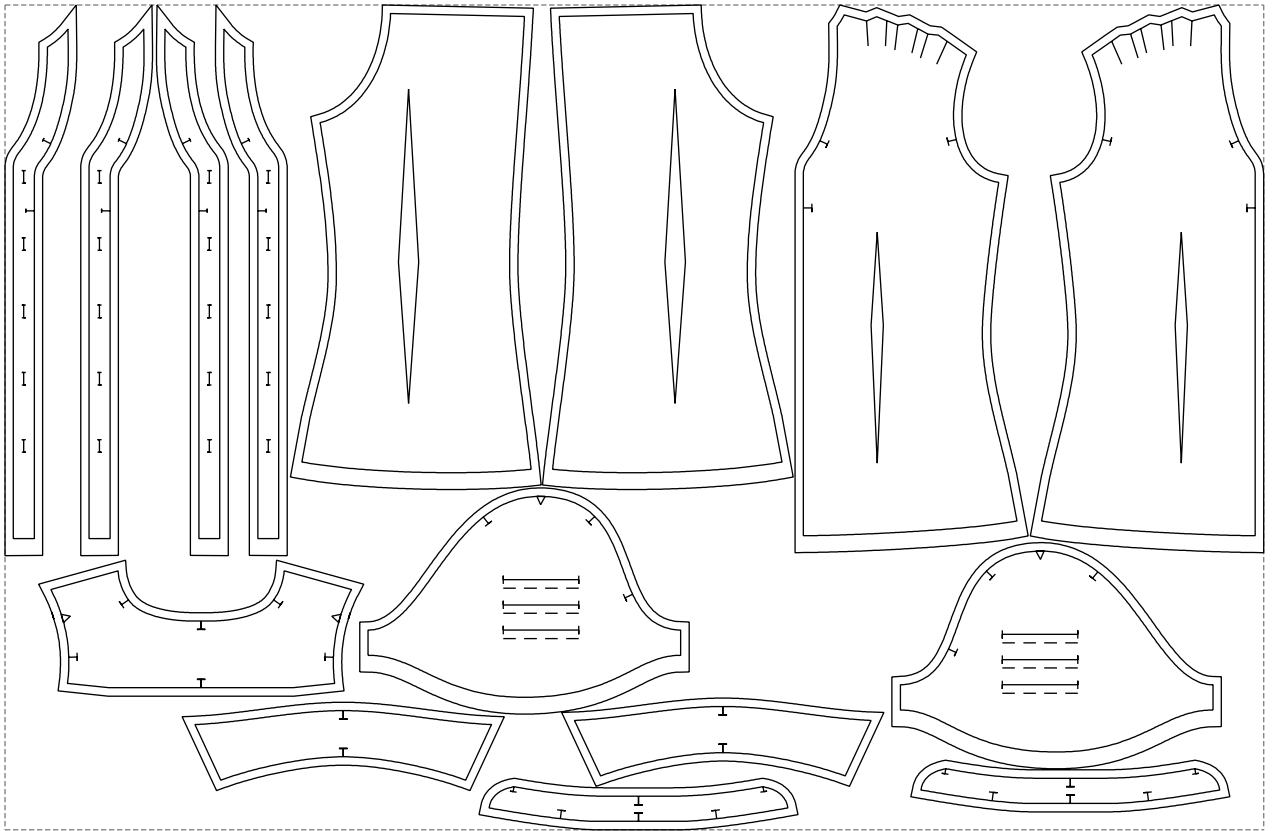

Not for print

Paper size: A4, size:1399.00 x655.81 mm

# Example

size:1499.00 x982.50 mm

Maneken =1 ver.0

rz\_1=170

rz\_16=88

rz\_17=75.6

rz\_18=67.6

rz\_19=96

rz\_20=94.6

---

. . . . .  
. . . . .  
. . . . .