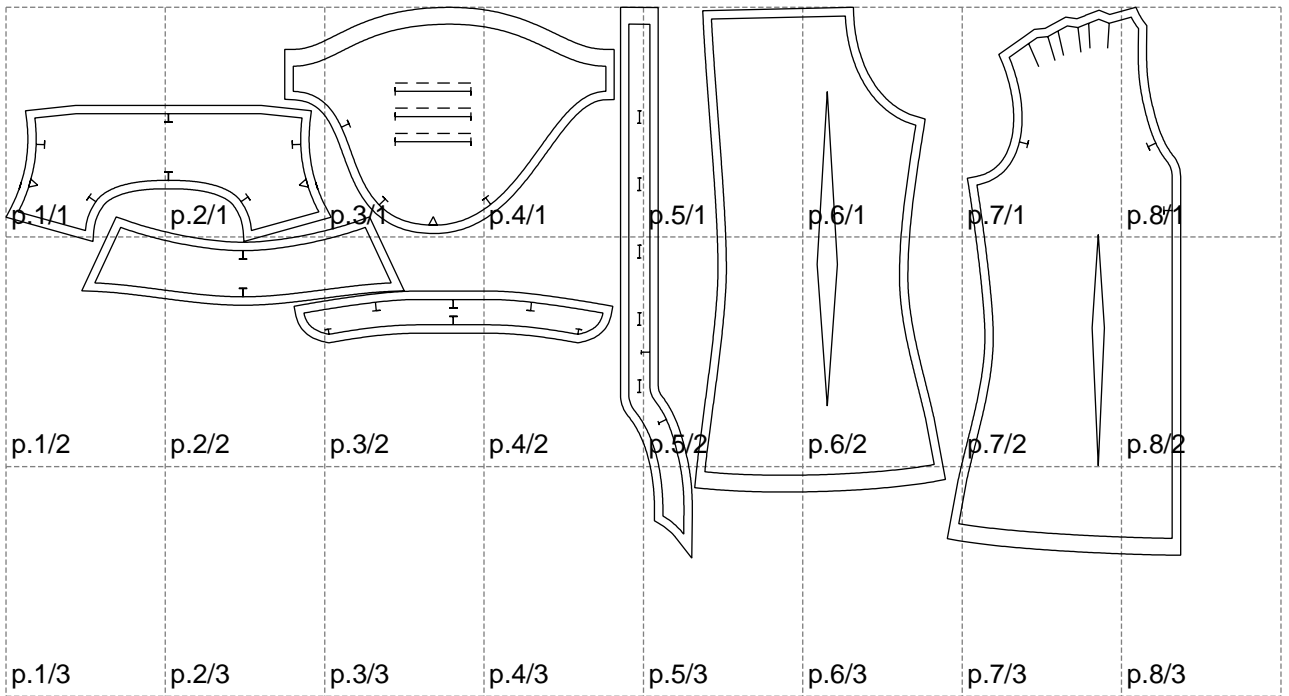

Not for print

Paper size: A4, size:1399.00 x655.81 mm

# Example

size:1499.00 x982.50 mm

Maneken =1 ver.0

rz\_1=170

rz\_16=88

rz\_17=75.6

rz\_18=67.6

rz\_19=96

rz\_20=94.6

---

. . . . .  
. . . . .  
. . . . .