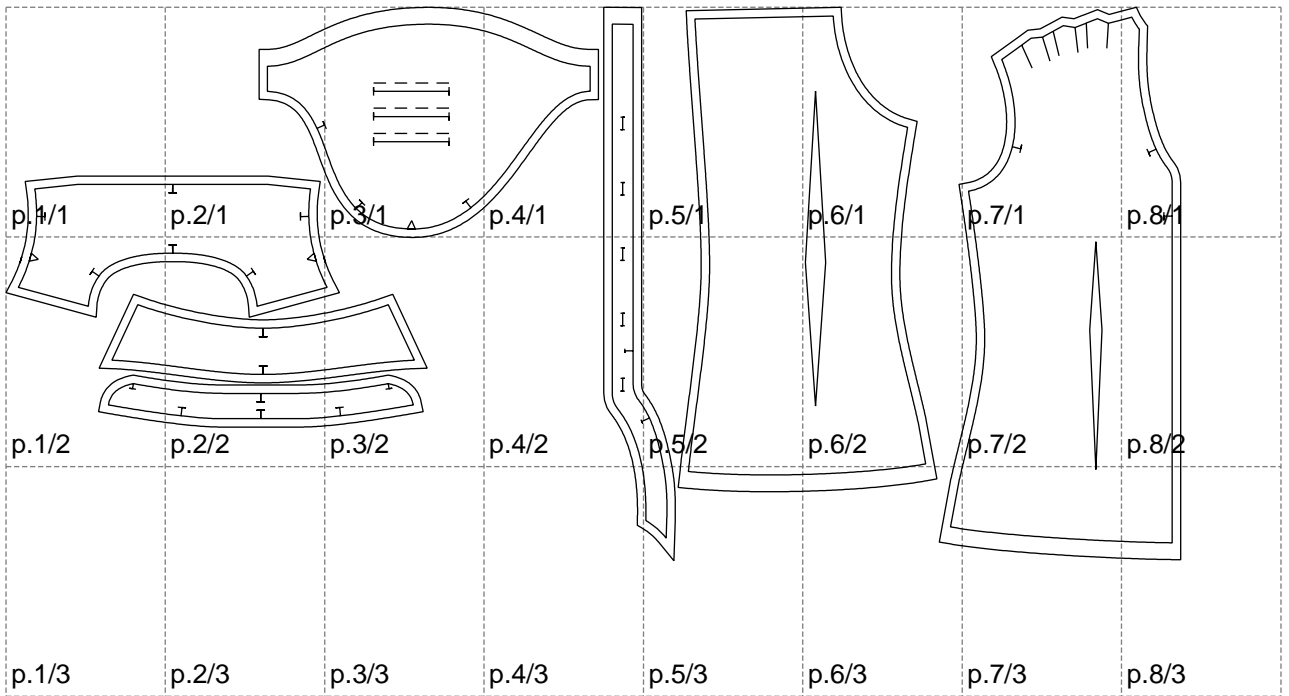

Not for print

Paper size: A4, size:1399.00 x658.96 mm

# Example

size:1448.87 x1233.55 mm

Maneken =1 ver.0

rz\_1=170

rz\_16=92

rz\_17=78.8

rz\_18=71.8

rz\_19=100

rz\_20=98.1

---

. . . . .  
. . . . .  
. . . . .