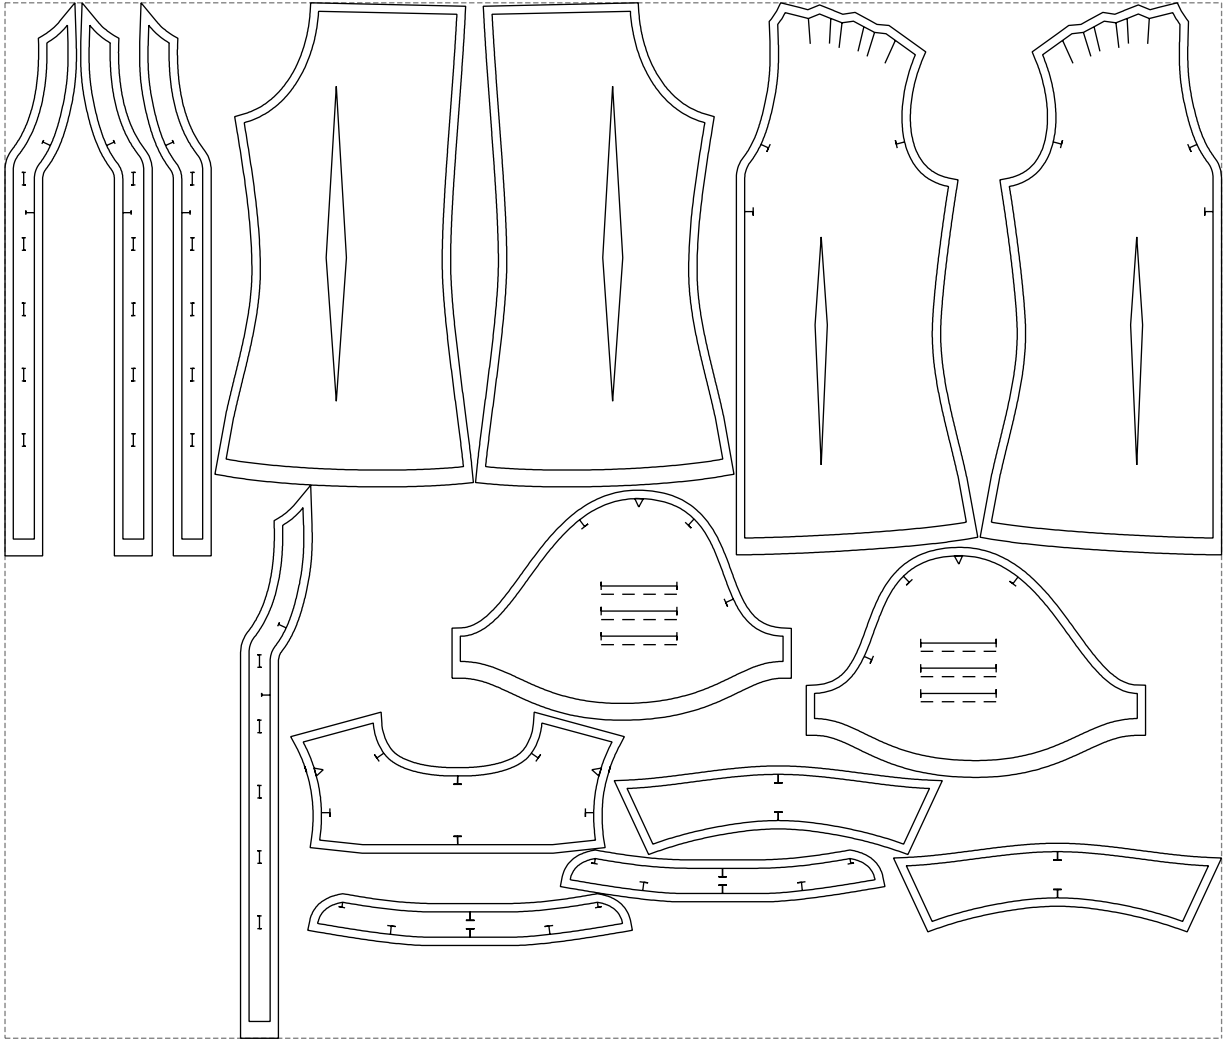

# Example

size:1448.87 x1233.55 mm

Maneken =1 ver.0

rz\_1=170

rz\_16=92

rz\_17=78.8

rz\_18=71.8

rz\_19=100