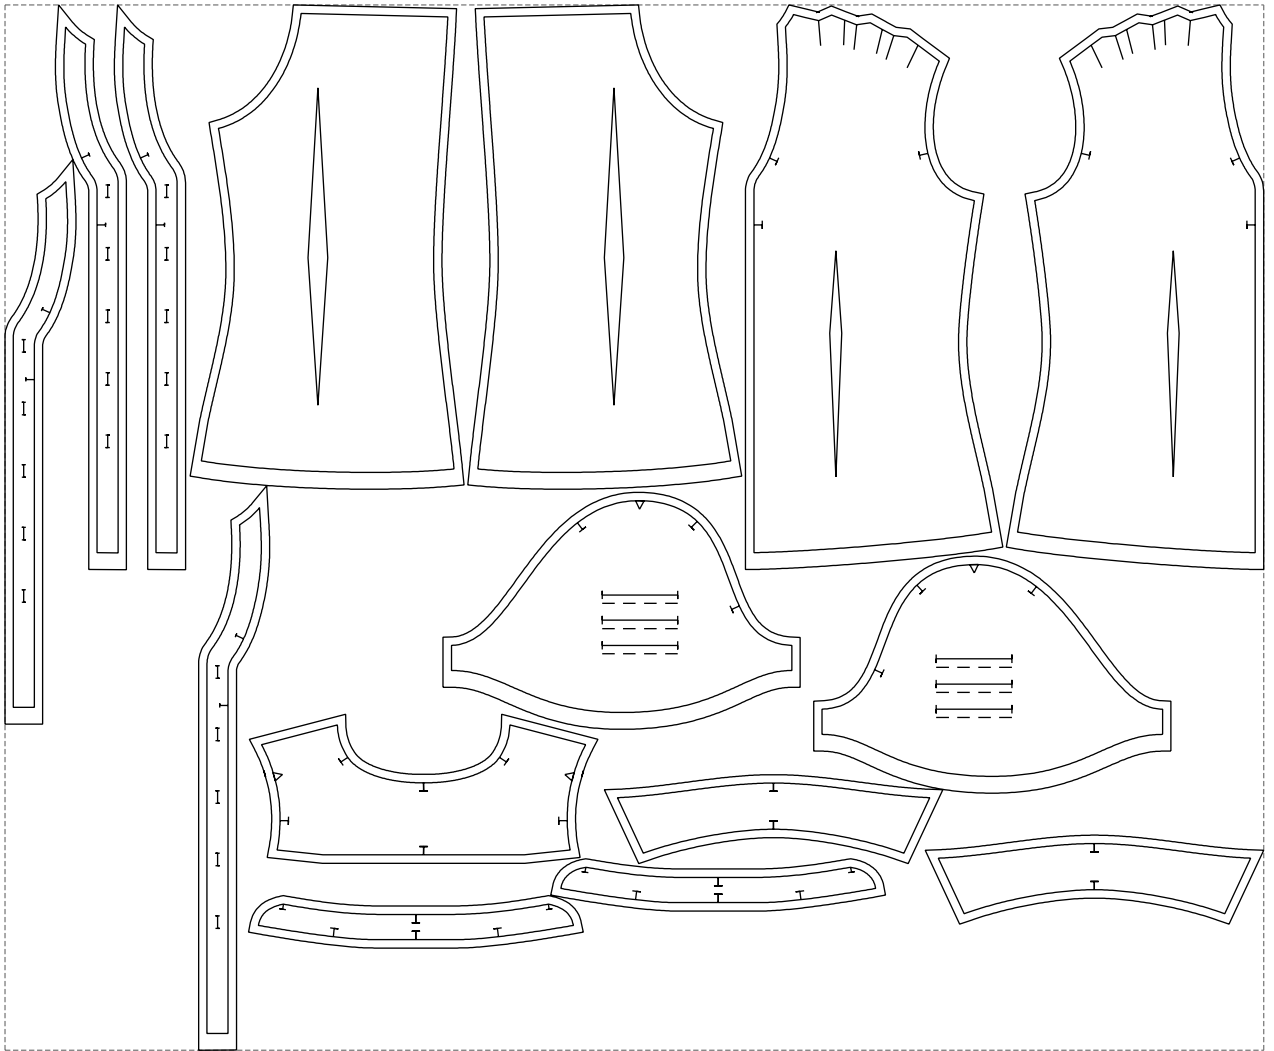

# Example

size:1499.00 x1245.20 mm

Maneken =1 ver.0

rz\_1=170

rz\_16=100

rz\_17=85.4

rz\_18=80.2

rz\_19=108