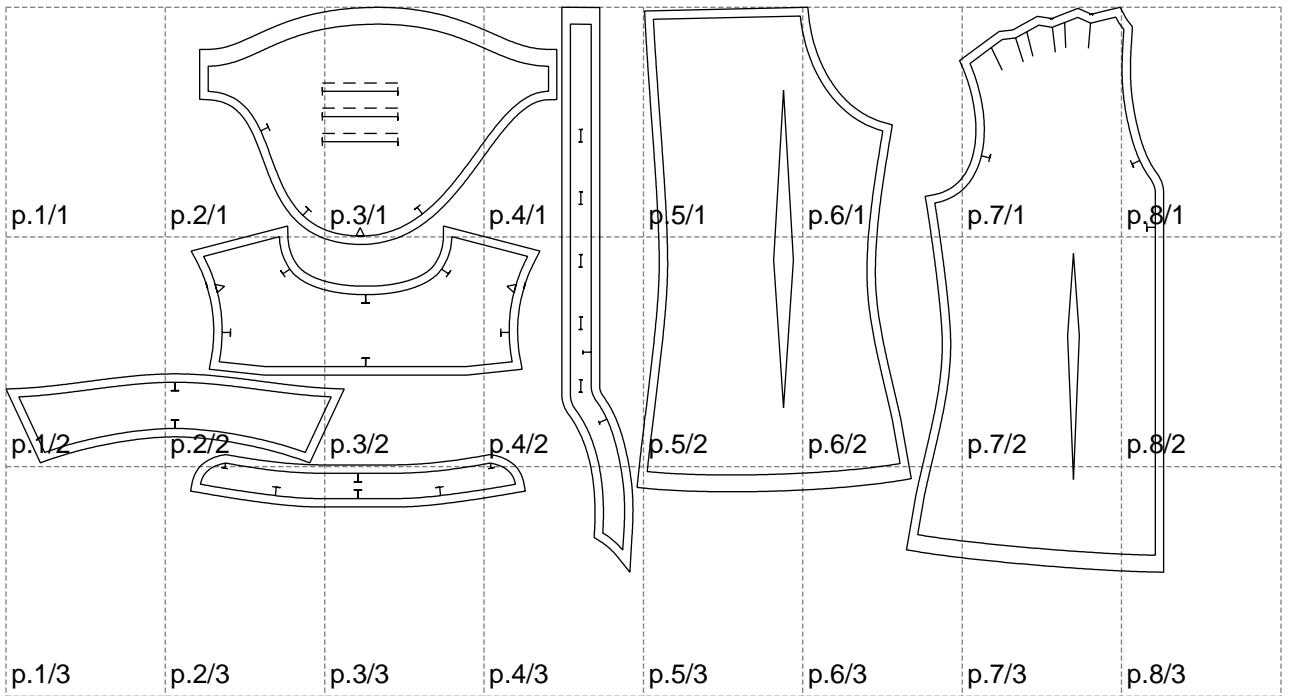

Not for print

Paper size: A4, size:1378.88 x672.65 mm

# Example

size:1499.00 x1245.20 mm

Maneken =1 ver.0

rz\_1=170

rz\_16=100

rz\_17=85.4

rz\_18=80.2

rz\_19=108

rz\_20=105.4

---

. . . . .  
. . . . .  
. . . . .