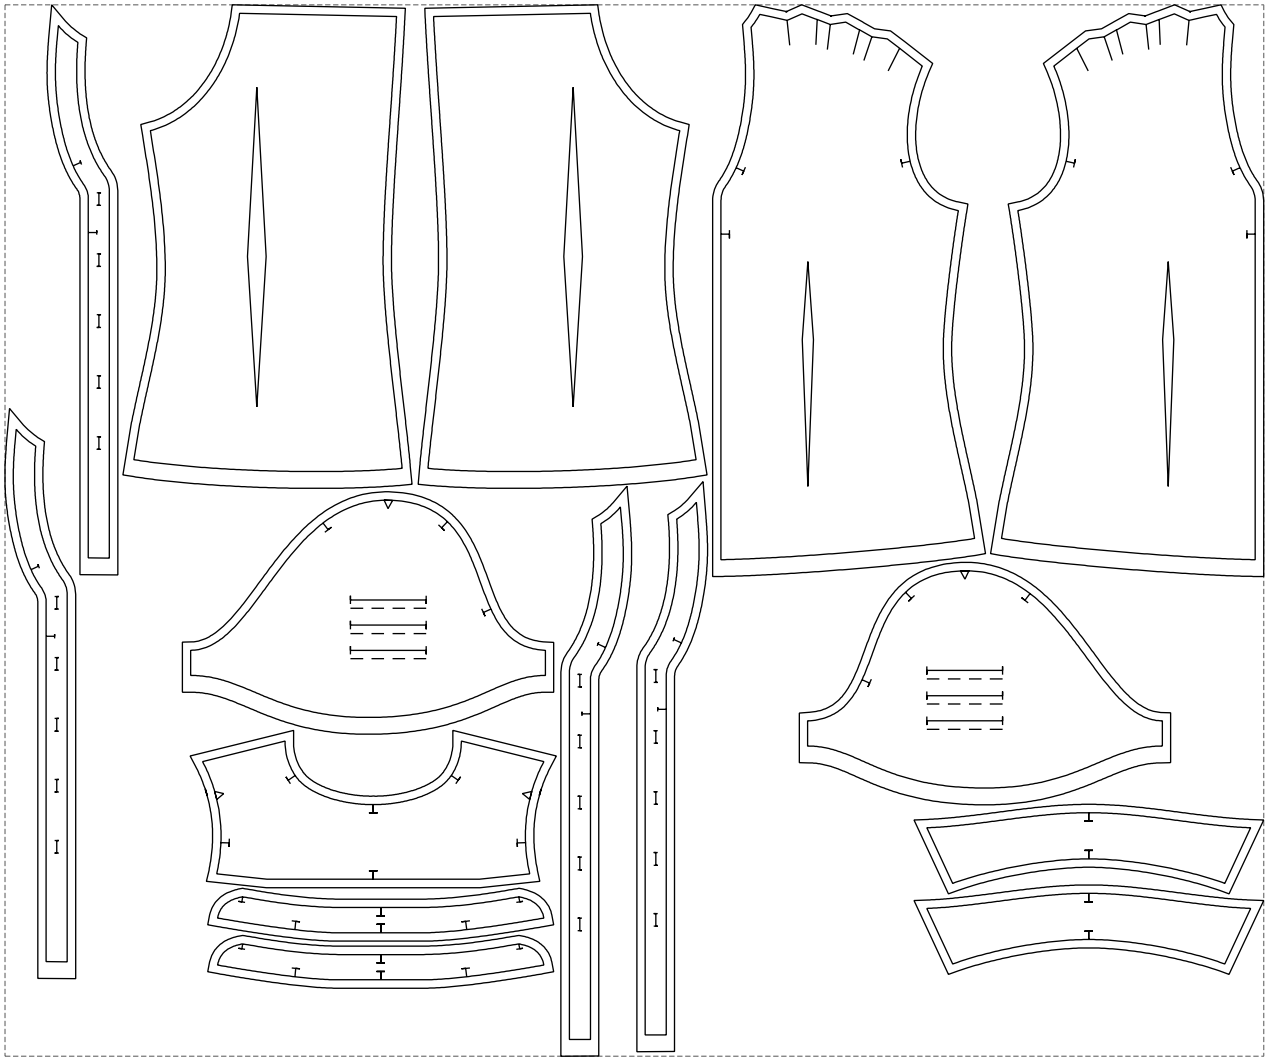

Not for print

Paper size: A4, size:1278.16 x681.28 mm

# Example

size:1499.00 x1252.66 mm

Maneken =1 ver.0

rz\_1=170

rz\_16=108

rz\_17=92.5

rz\_18=89.2

rz\_19=116