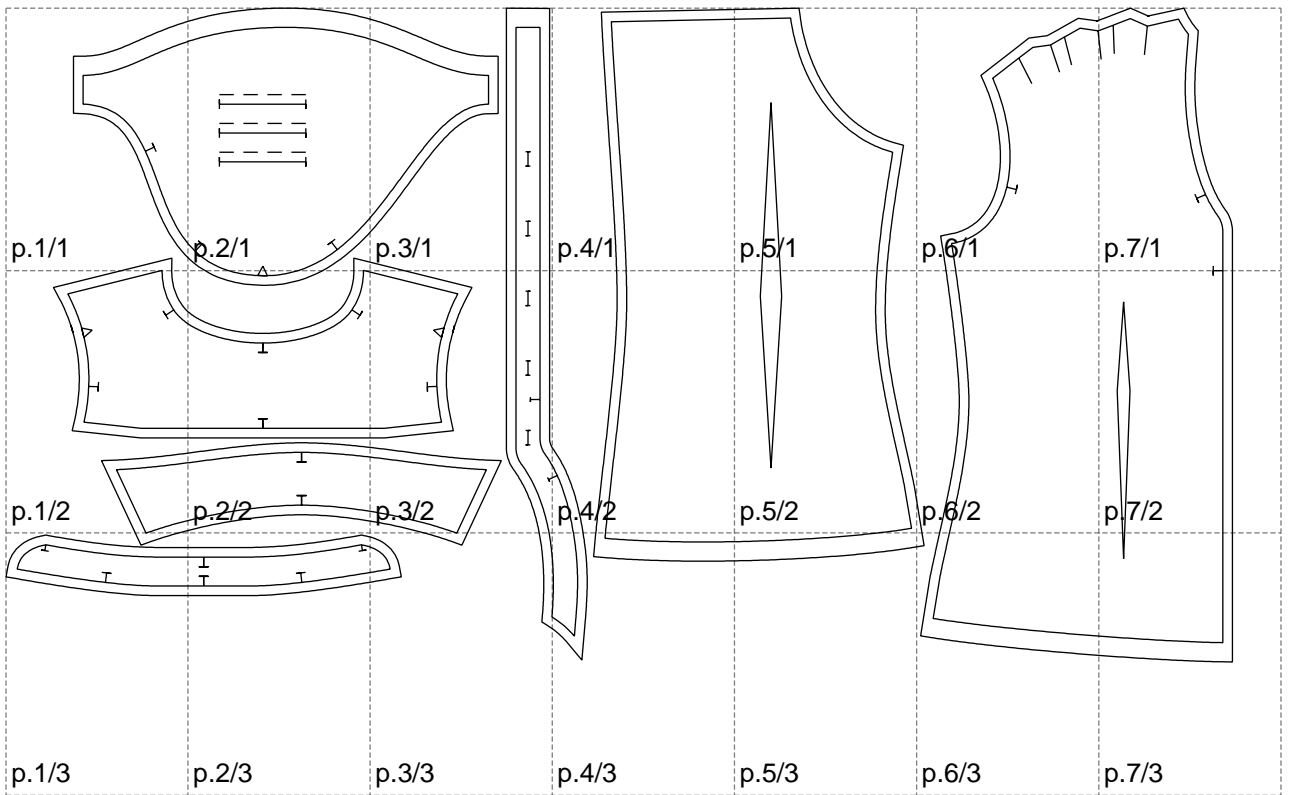

Not for print

Paper size: A4, size:1278.16 x681.28 mm

# Example

size:1499.00 x1252.66 mm

Maneken =1 ver.0

rz\_1=170

rz\_16=108

rz\_17=92.5

rz\_18=89.2

rz\_19=116

rz\_20=113

---

. . . . .  
. . . . .  
. . . . .