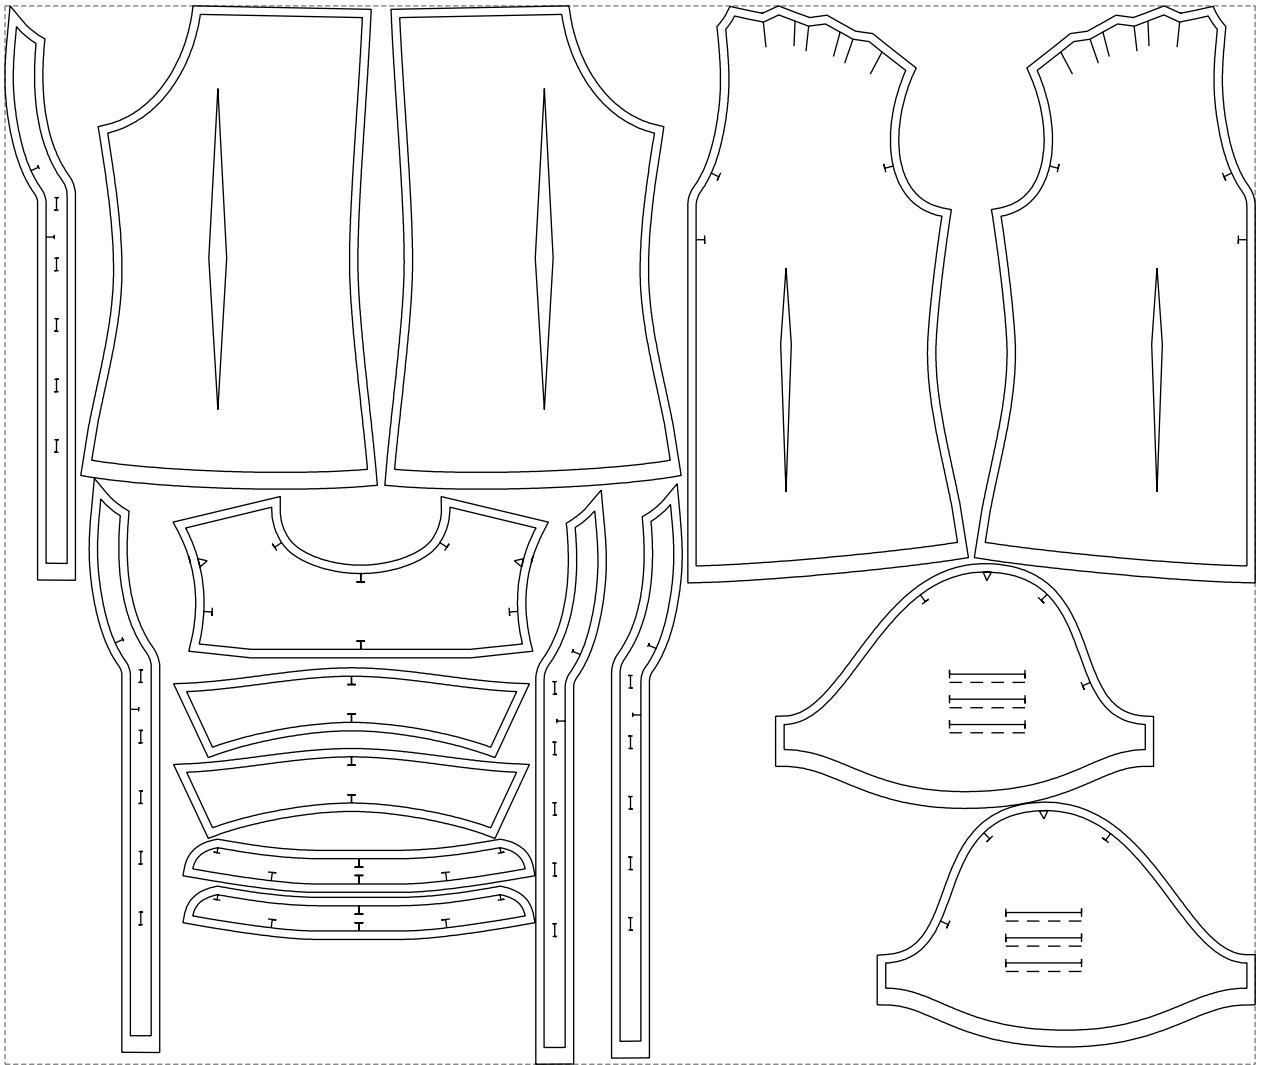

Not for print

Paper size: A4, size:1248.67 x687.18 mm

# Example

size:1488.96 x1260.66 mm

Maneken =1 ver.0

rz\_1=170

rz\_16=112

rz\_17=96.2

rz\_18=94

rz\_19=120

rz\_20=117

---

. . . . .  
. . . . .  
. . . . .