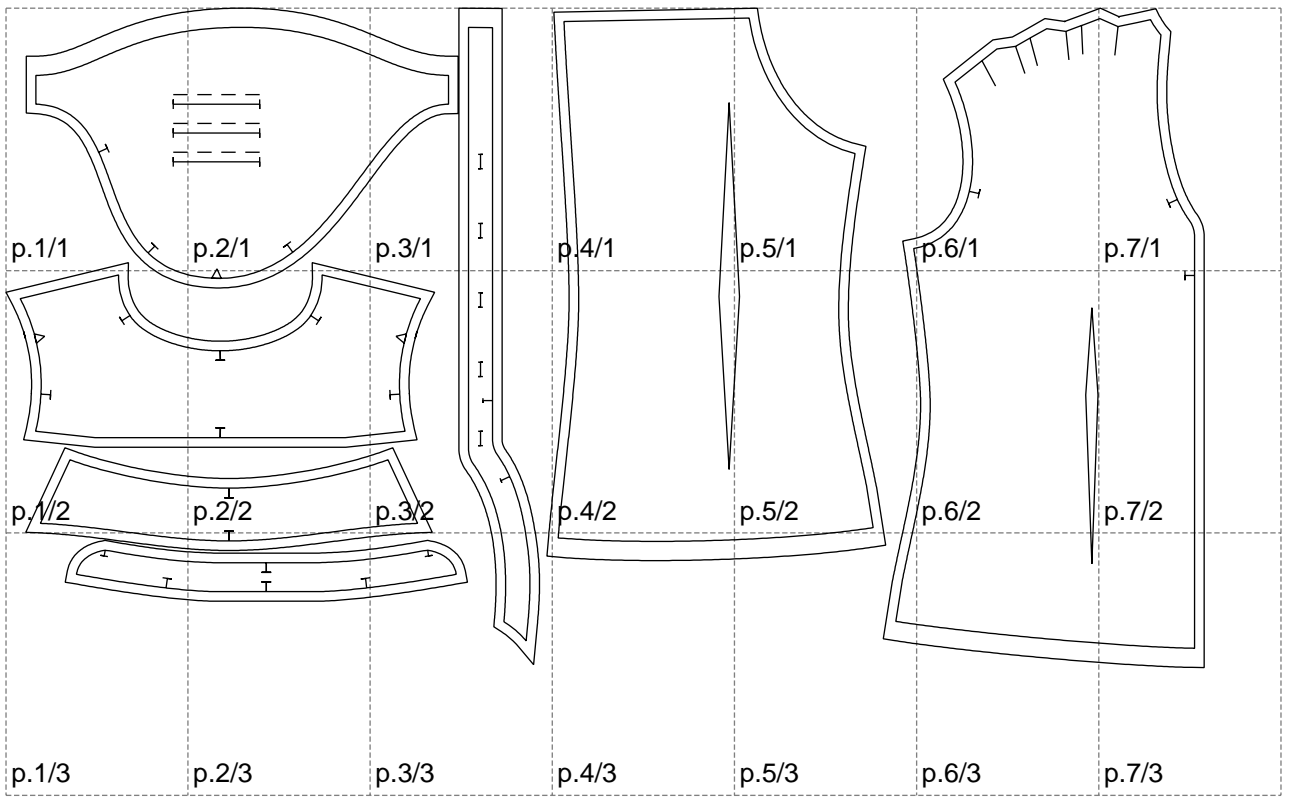

Not for print

Paper size: A4, size:1248.67 x687.18 mm

# Example

size:1488.96 x1260.66 mm

Maneken =1 ver.0

rz\_1=170

rz\_16=112

rz\_17=96.2

rz\_18=94

rz\_19=120

rz\_20=117

---

. . . . .  
. . . . .  
. . . . .