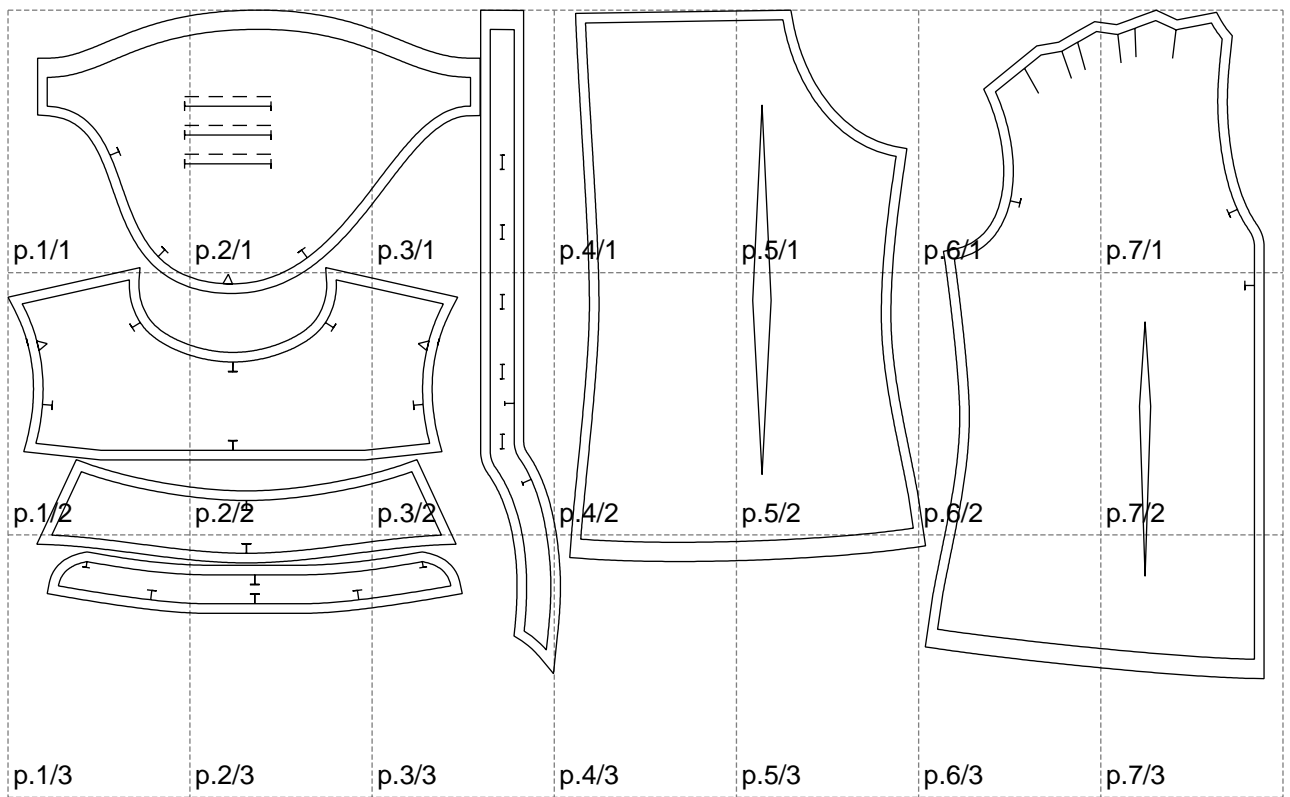

Not for print

Paper size: A4, size:1308.98 x696.57 mm

# Example

size:1499.00 x1492.61 mm

Maneken =1 ver.0

rz\_1=170

rz\_16=120

rz\_17=104

rz\_18=103.6

rz\_19=128

rz\_20=125.1

---

. . . . .  
. . . . .  
. . . . .