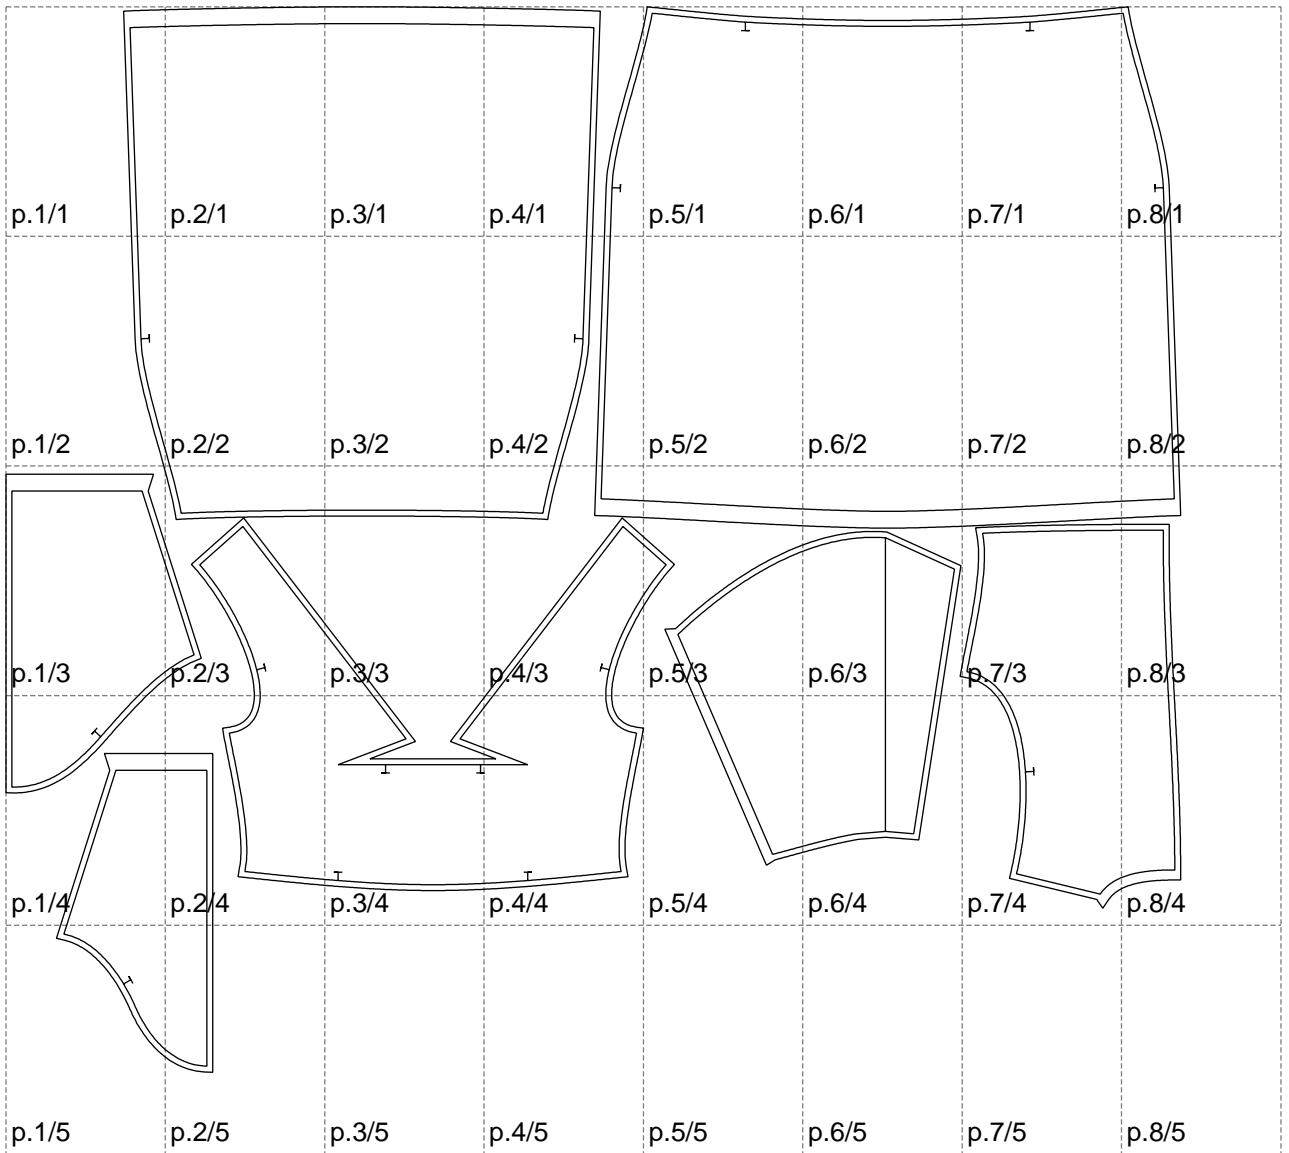

Not for print

Paper size: A4, size:1399.00 x1268.82 mm

# Example

size:1499.00 x1433.47 mm

Maneken =1 ver.0

rz\_1=170

rz\_16=104

rz\_17=88.9

rz\_18=84.4

rz\_19=112

rz\_20=109.3

---

. . . . .  
. . . . .  
. . . . .