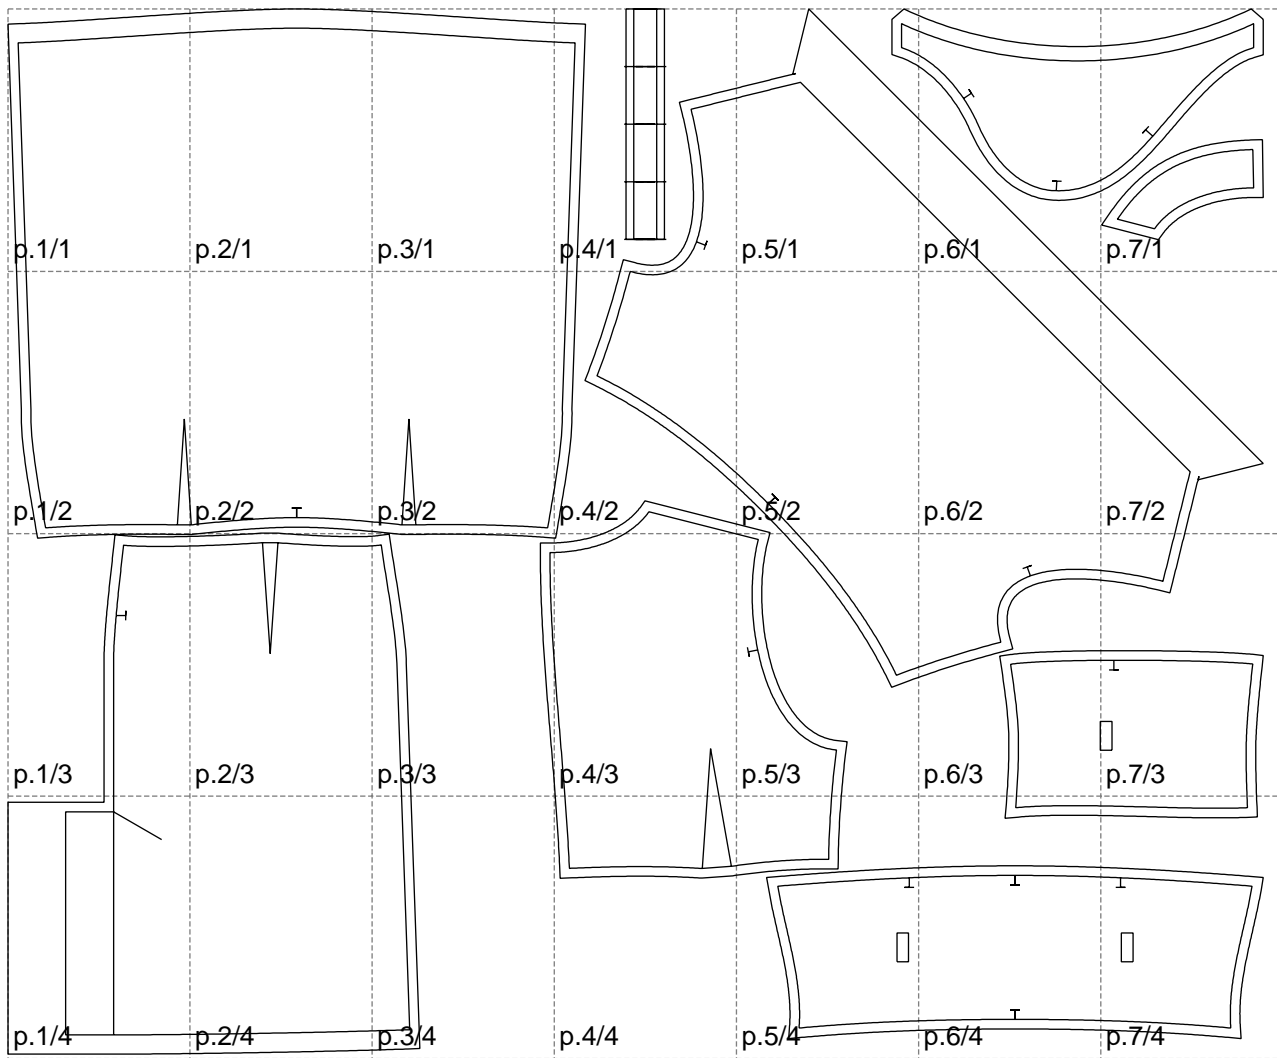

Not for print

Paper size: A4, size:1308.18 x1088.96 mm

# Example

size:1478.84 x1063.37 mm

Maneken =1 ver.0

rz\_1=170

rz\_16=104

rz\_17=88.9

rz\_18=84.4

rz\_19=112

rz\_20=109.3

---

. . . . .  
. . . . .  
. . . . .