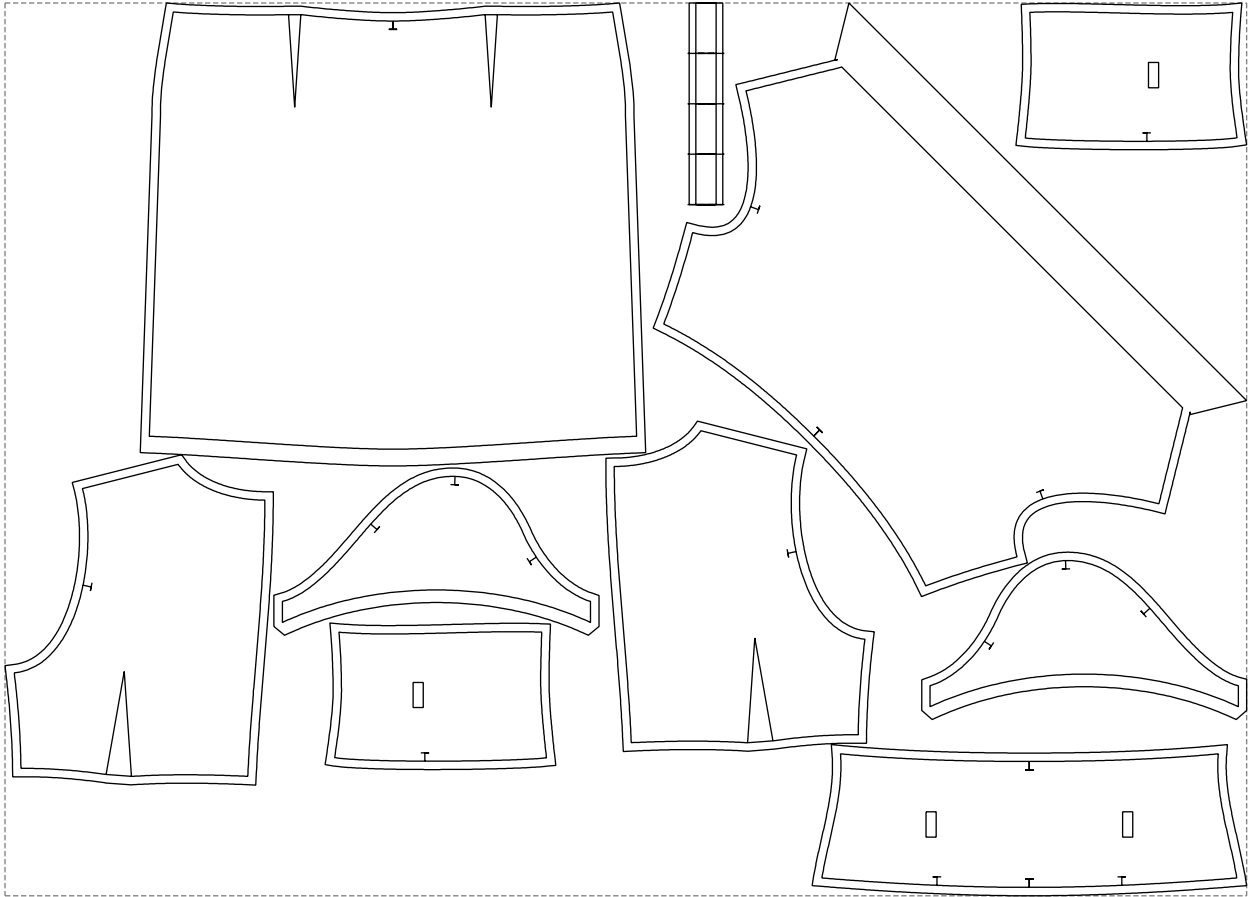

Not for print

Paper size: A4, size:1308.18 x1088.96 mm

# Example

size:1478.84 x1063.37 mm

Maneken =1 ver.0

rz\_1=170

rz\_16=104

rz\_17=88.9

rz\_18=84.4

rz\_19=112

rz\_20=109.3

---

. . . . .  
. . . . .  
. . . . .