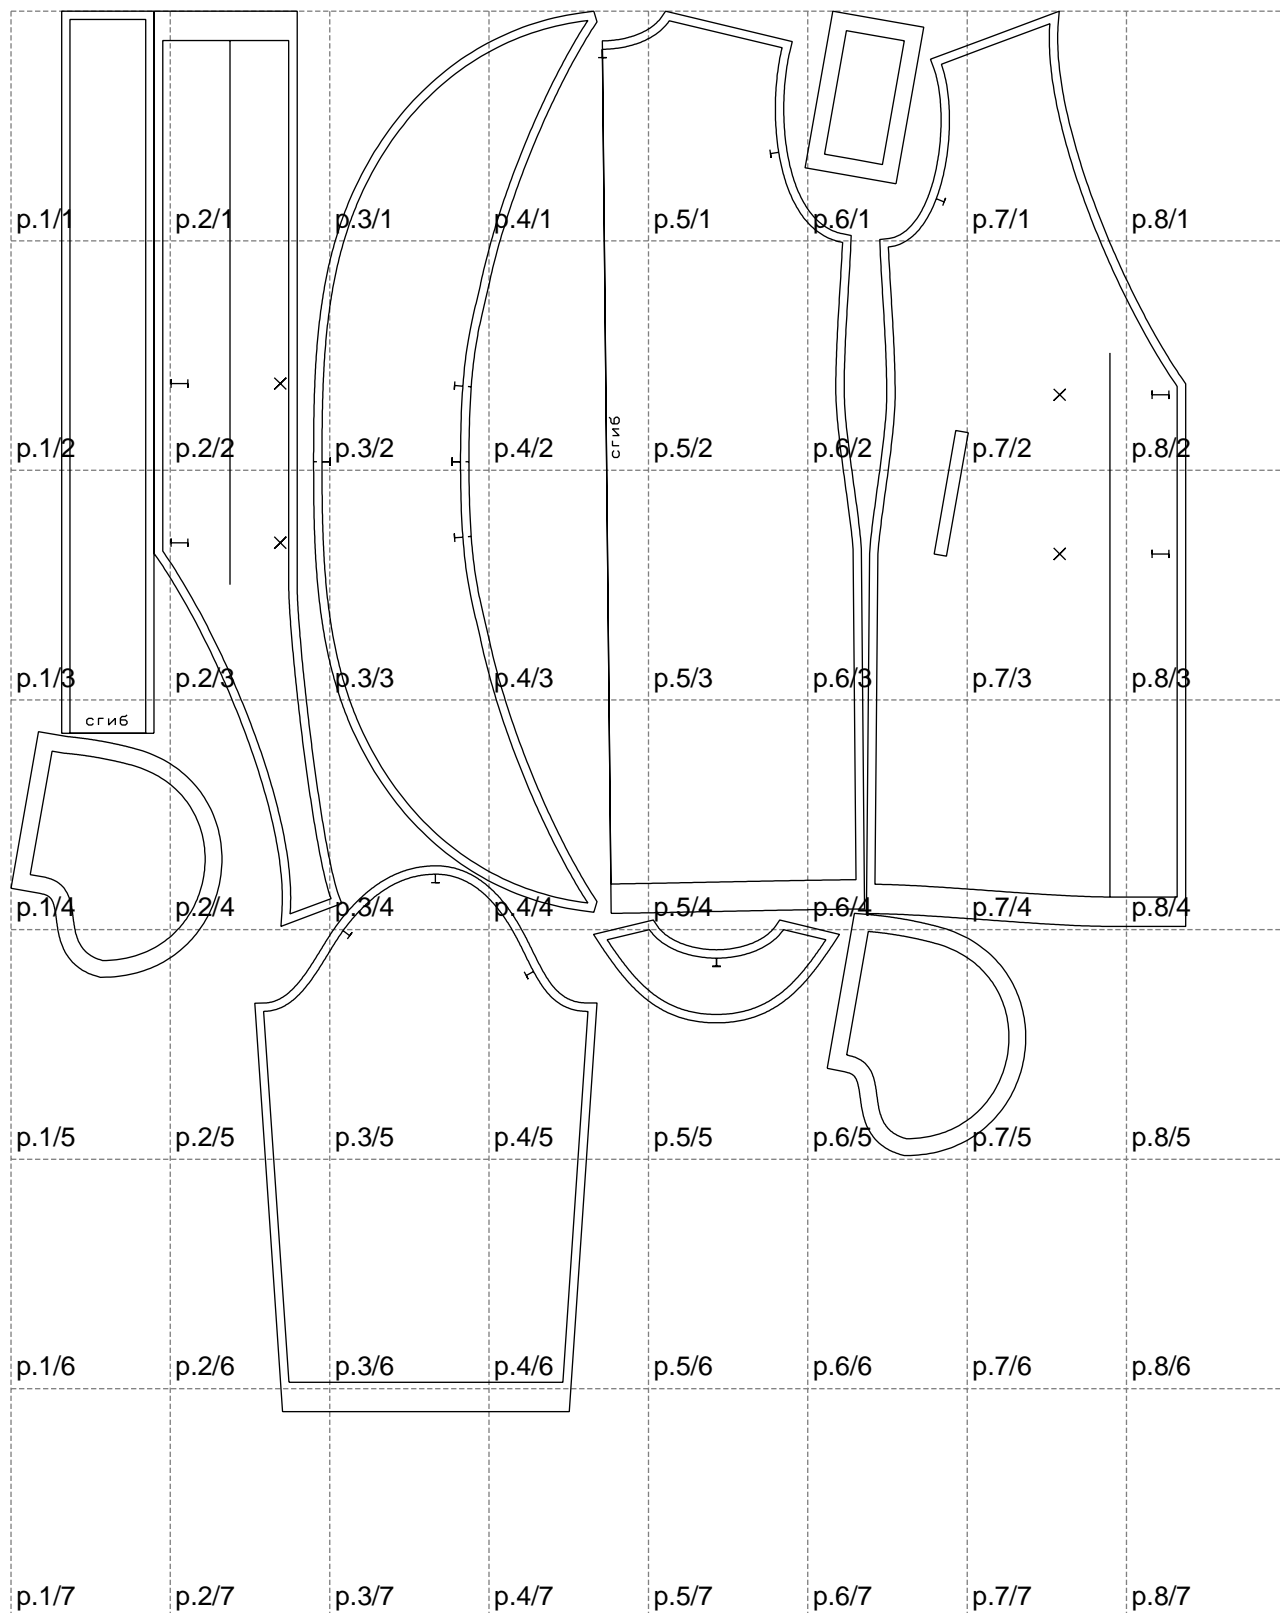

Not for print

Paper size: A4, size:1399.00 x1667.60 mm

Maneken =1 ver.0

rz\_1=170

rz\_16=92

rz\_17=78.8

rz\_18=71.8

rz\_19=100

rz\_20=98.1

---

. . . . .  
. . . . .  
. . . . .