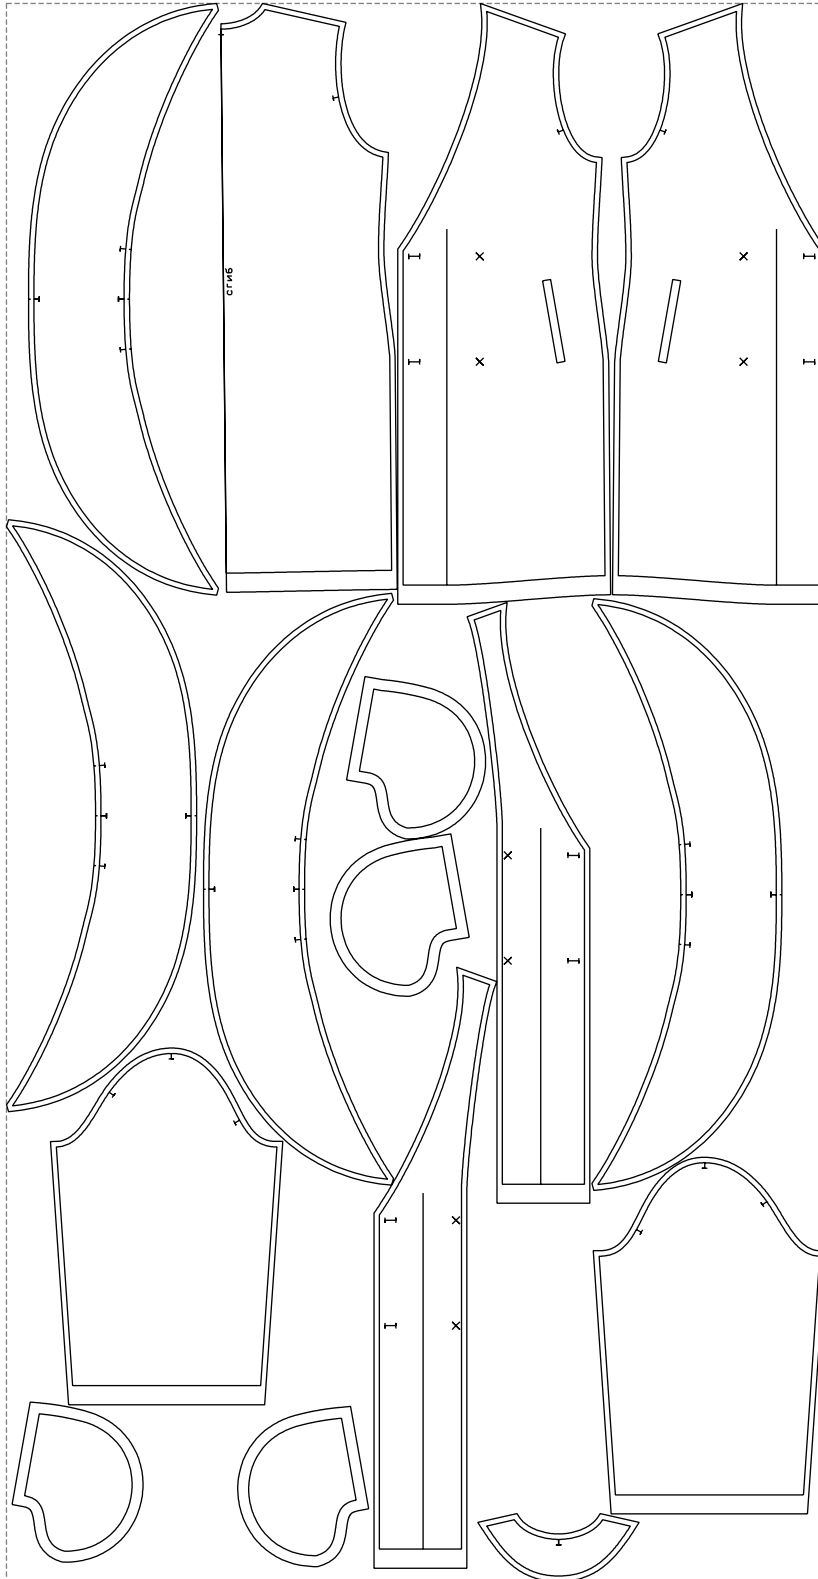

Not for print

Paper size: A4, size:1378.92 x1681.08 mm

# Example

size:1499.00 x2889.10 mm

Maneken =1 ver.0

rz\_1=170

rz\_16=96

rz\_17=82

rz\_18=76

rz\_19=104

rz\_20=101.8

---

. . . . .  
. . . . .  
. . . . .