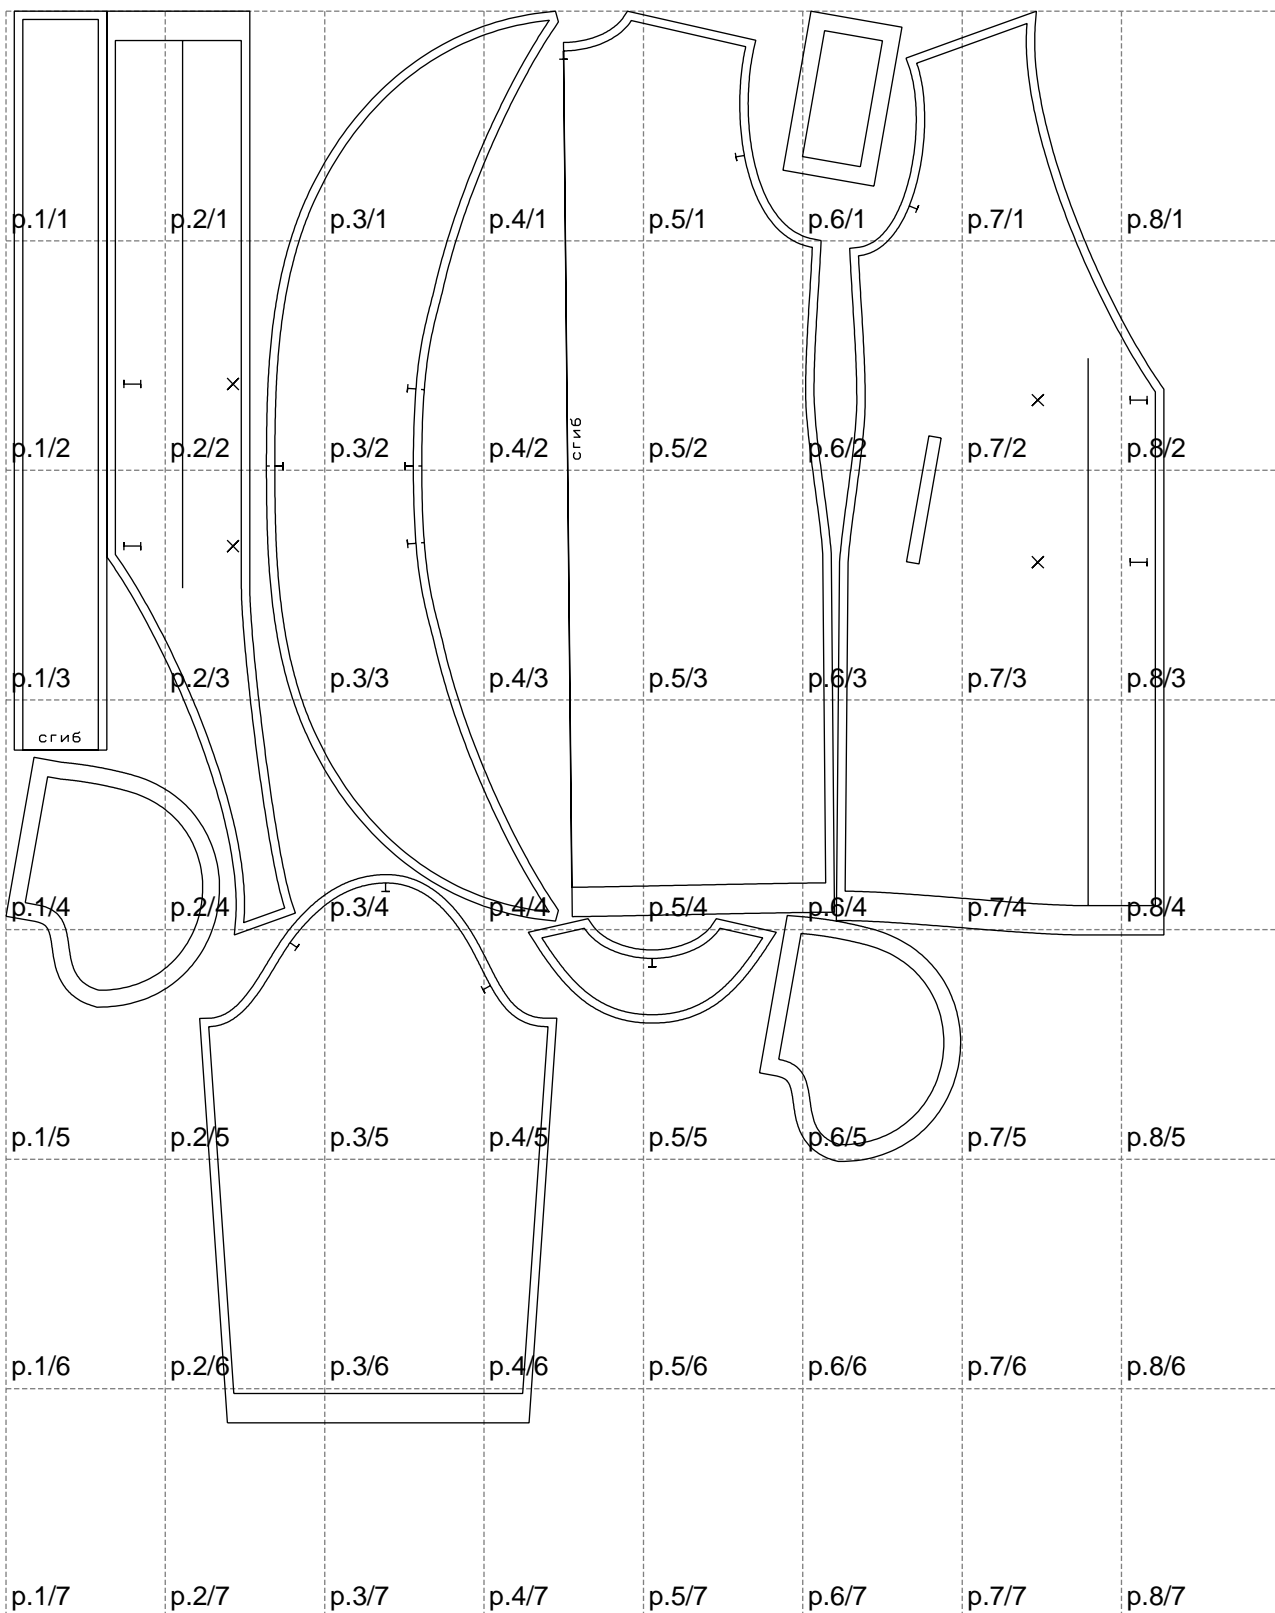

Not for print

Paper size: A4, size:1378.92 x1681.08 mm

# Example

size:1499.00 x2889.10 mm

Maneken =1 ver.0

rz\_1=170

rz\_16=96

rz\_17=82

rz\_18=76

rz\_19=104

rz\_20=101.8

---

. . . . .  
. . . . .  
. . . . .