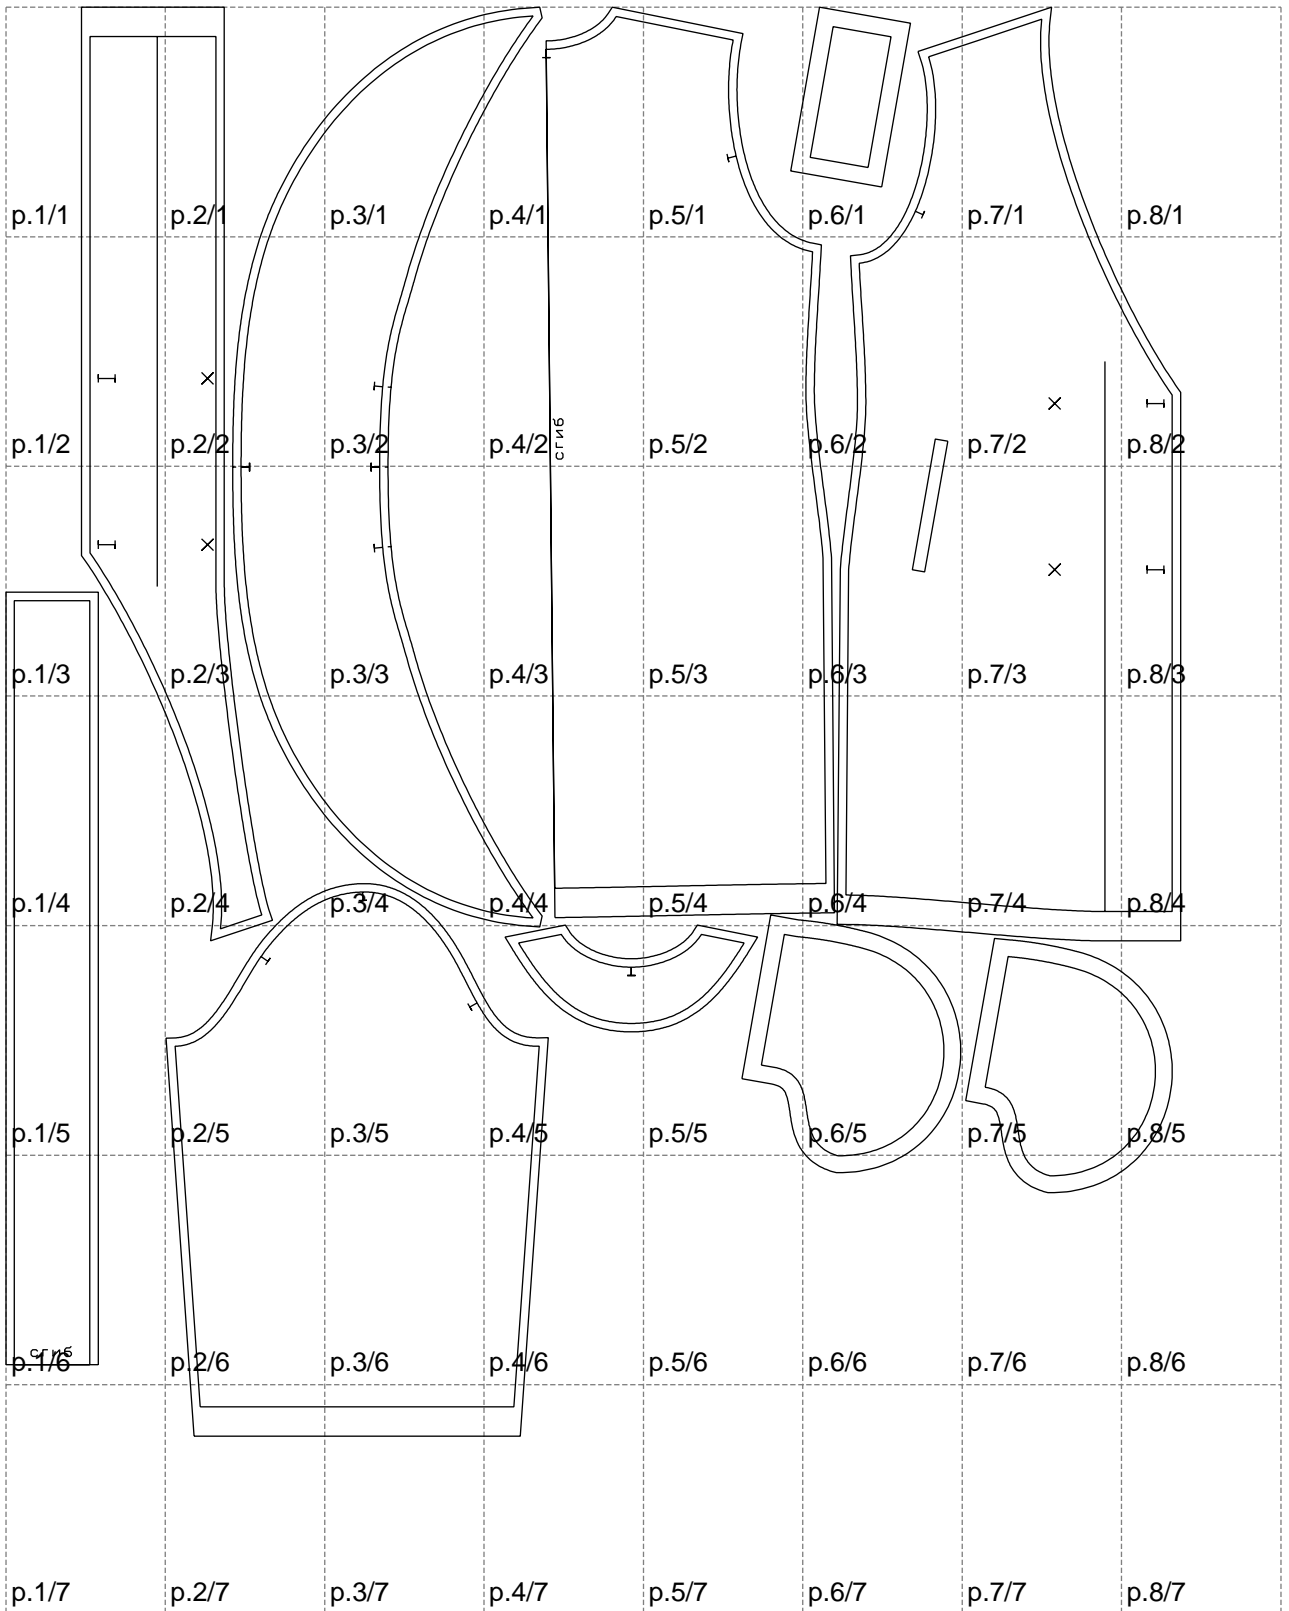

Not for print

Paper size: A4, size:1399.00 x1701.57 mm

# Example

size:1499.00 x3011.30 mm

Maneken =1 ver.0

rz\_1=170

rz\_16=104

rz\_17=88.9

rz\_18=84.4

rz\_19=112

rz\_20=109.3

---

. . . . .  
. . . . .  
. . . . .