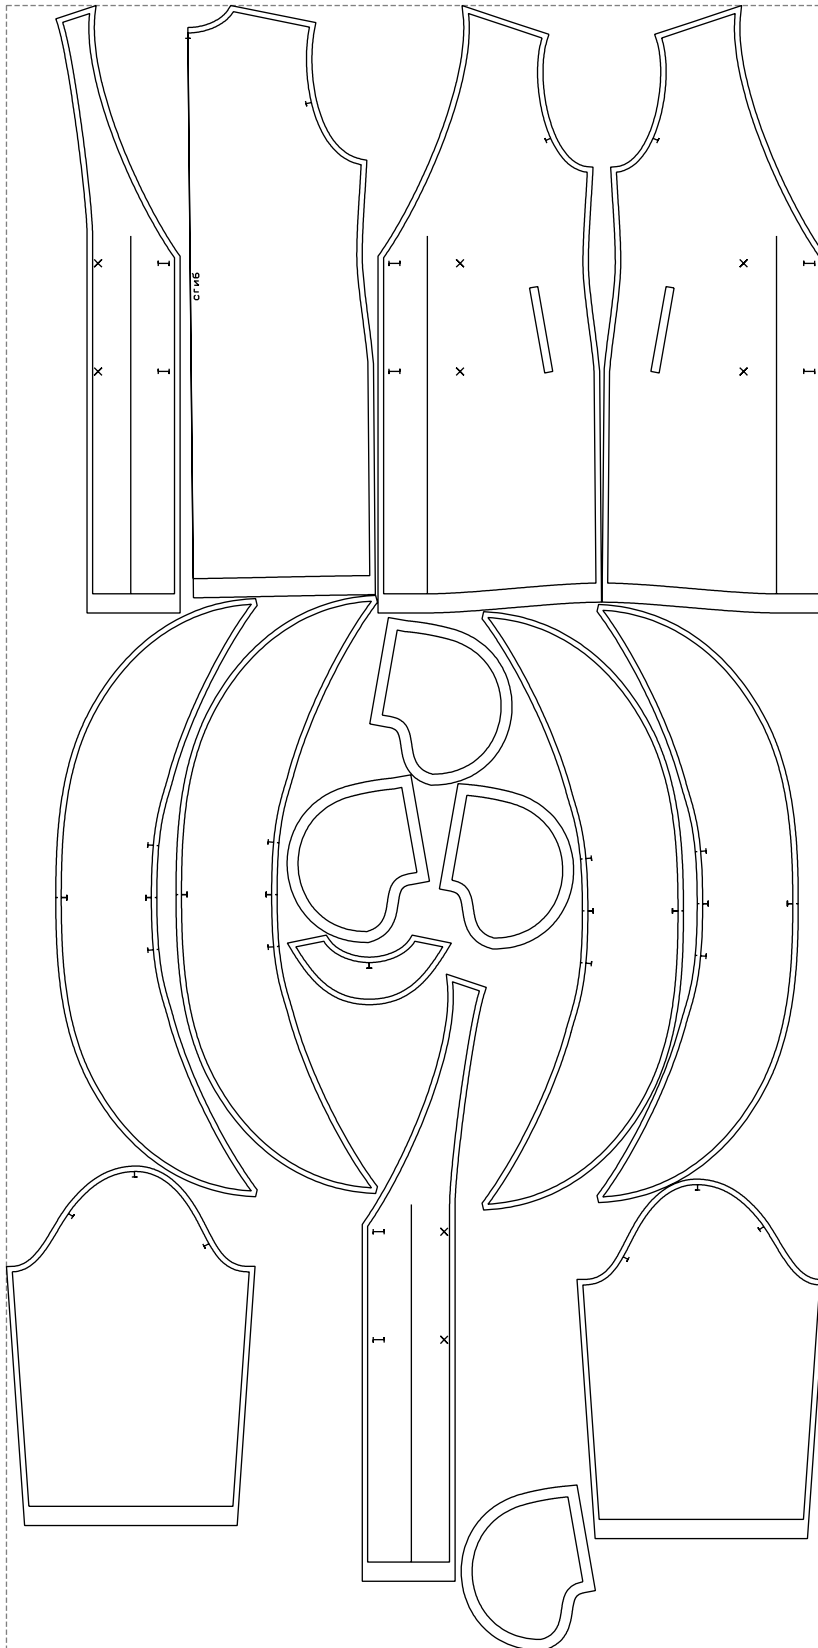

Not for print

Paper size: A4, size:1399.00 x1701.57 mm

# Example

size:1499.00 x3011.30 mm

Maneken =1 ver.0

rz\_1=170

rz\_16=104

rz\_17=88.9

rz\_18=84.4

rz\_19=112

rz\_20=109.3

---

. . . . .  
. . . . .  
. . . . .